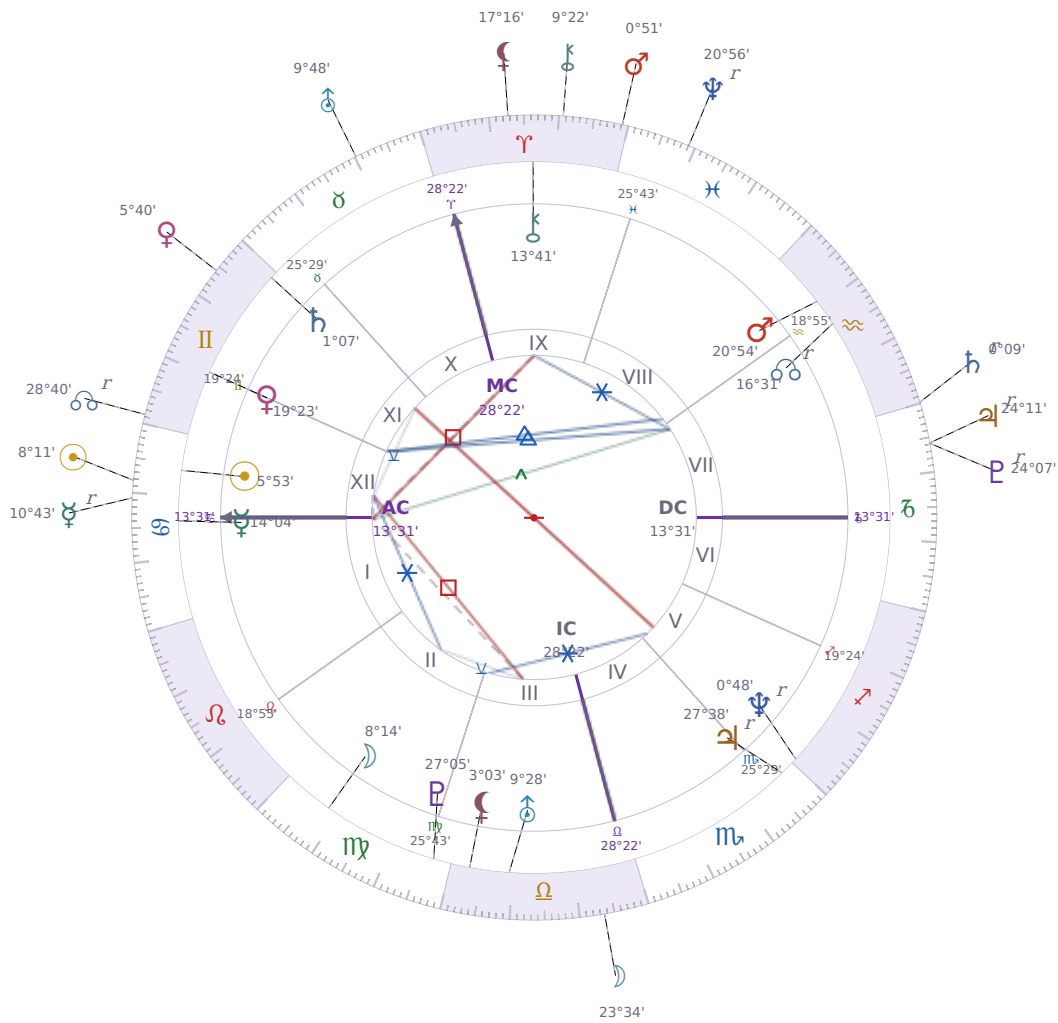

DAILY PERSONAL HOROSCOPE

Elon Reeve Musk

Businessman, entrepreneur, and political figure (born 1971)

♋ Cancer June 28, 1971 07:30 Pretoria

Monday, 29 June 2020

TRANSITS FOR TODAY

☉ Sun	in ♋ Cancer	8°11'58"
☾ Moon	in ♎ Libra	23°34'38"
☿ Mercury	in ♋ Cancer Rx	10°43'04"
♀ Venus	in ♊ Gemini	5°40'08"
♂ Mars	in ♈ Aries	0°51'44"
♃ Jupiter	in ♑ Capricorn Rx	24°11'51"
♄ Saturn	in ♒ Aquarius Rx	0°09'54"

♅ Uranus	in ♉ Taurus	9°48'37"
♆ Neptune	in ♓ Pisces Rx	20°56'57"
♇ Pluto	in ♑ Capricorn Rx	24°07'34"
♁ Chiron	in ♈ Aries	9°22'15"
♊ NNode	in ♊ Gemini Rx	28°40'51"
♁ Lilith	in ♈ Aries	17°16'24"

NATAL PLANETS