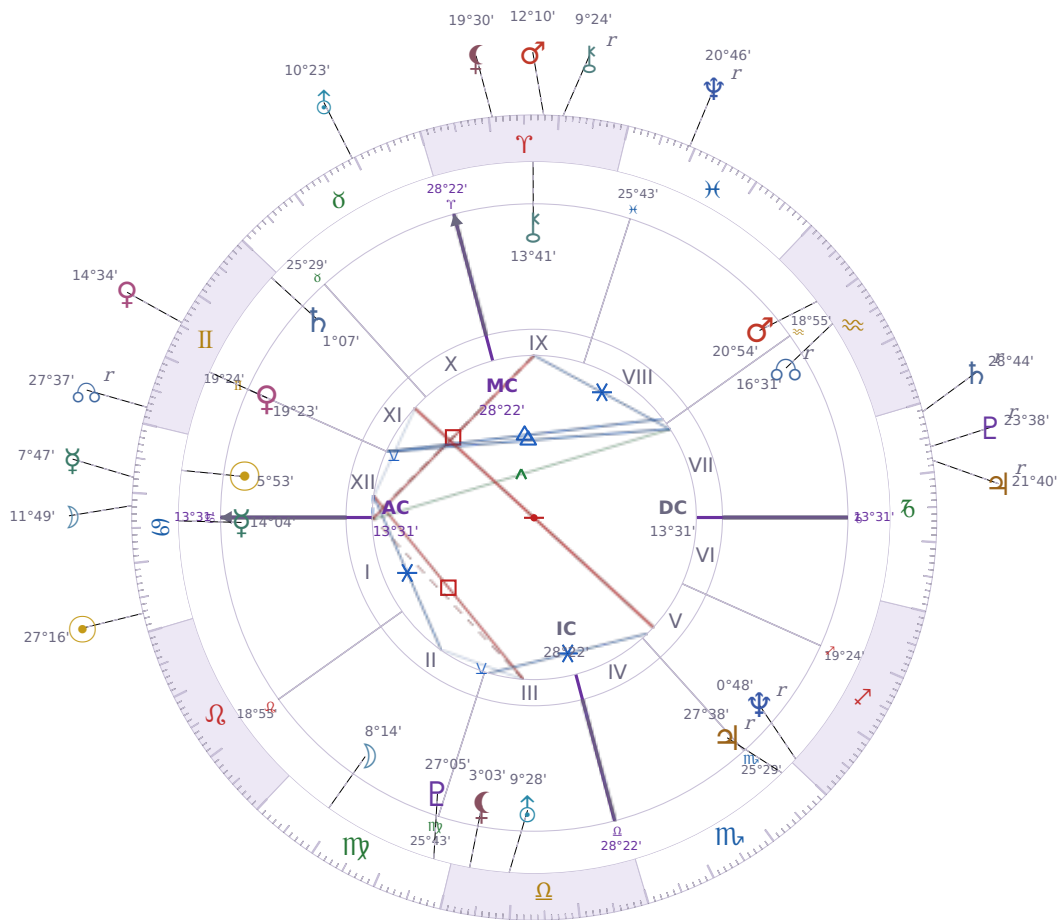

DAILY PERSONAL HOROSCOPE

Elon Reeve Musk

Businessman, entrepreneur, and political figure (born 1971)

♋ Cancer June 28, 1971 07:30 Pretoria

Sunday, 19 July 2020

TRANSITS FOR TODAY

☉ Sun	in ♋ Cancer	27°16'12"
☾ Moon	in ♋ Cancer	11°49'32"
☿ Mercury	in ♋ Cancer	7°47'13"
♀ Venus	in ♊ Gemini	14°34'08"
♂ Mars	in ♈ Aries	12°10'02"
♃ Jupiter	in ♑ Capricorn Rx	21°40'25"
♄ Saturn	in ♑ Capricorn Rx	28°44'50"

♅ Uranus	in ♉ Taurus	10°23'33"
♆ Neptune	in ♓ Pisces Rx	20°46'40"
♇ Pluto	in ♑ Capricorn Rx	23°38'58"
♁ Chiron	in ♈ Aries Rx	9°24'45"
♊ NNode	in ♊ Gemini Rx	27°37'20"
♁ Lilith	in ♈ Aries	19°30'42"

NATAL PLANETS