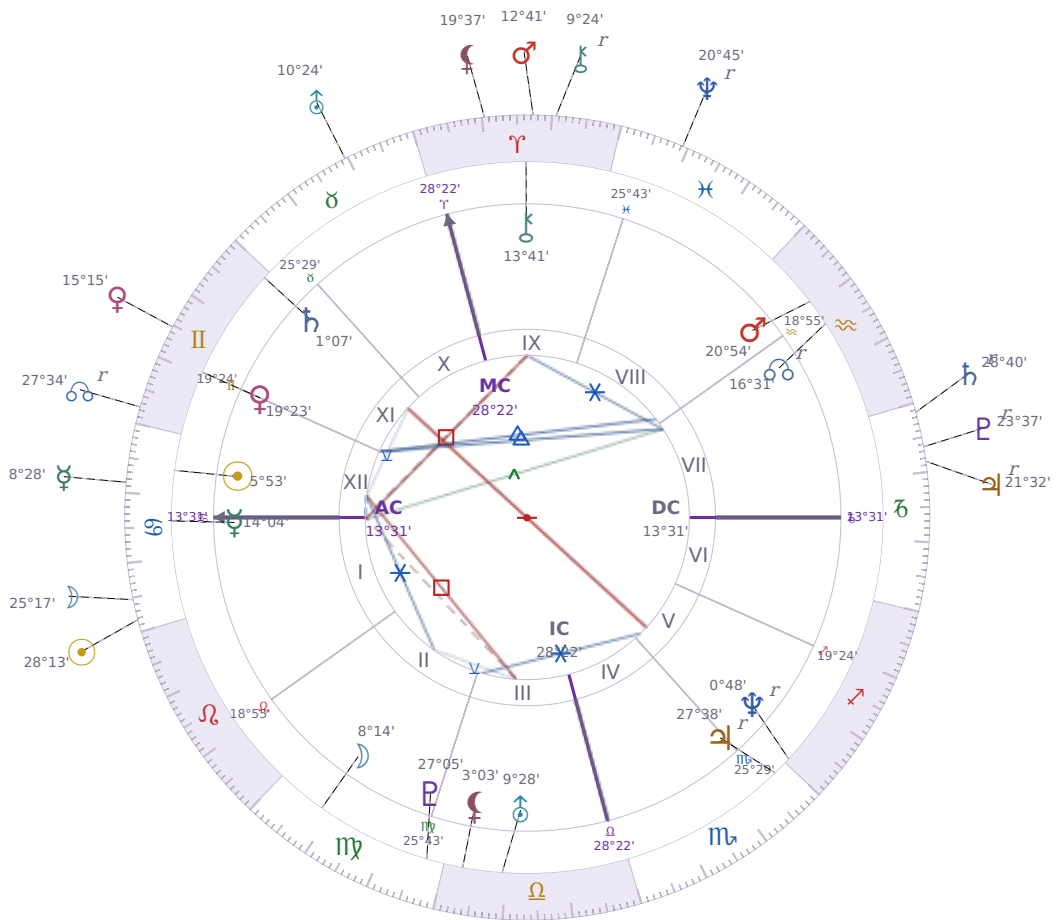

## DAILY PERSONAL HOROSCOPE

### Elon Reeve Musk

Businessman, entrepreneur, and political figure (born 1971)

♋ Cancer June 28, 1971 07:30 Pretoria

**Monday, 20 July 2020**

#### TRANSITS FOR TODAY

☉ Sun	in ♋ Cancer	28°13'29"
☾ Moon	in ♋ Cancer	25°17'12"
☿ Mercury	in ♋ Cancer	8°28'46"
♀ Venus	in ♊ Gemini	15°15'04"
♂ Mars	in ♈ Aries	12°41'07"
♃ Jupiter	in ♑ Capricorn Rx	21°32'46"
♄ Saturn	in ♑ Capricorn Rx	28°40'24"