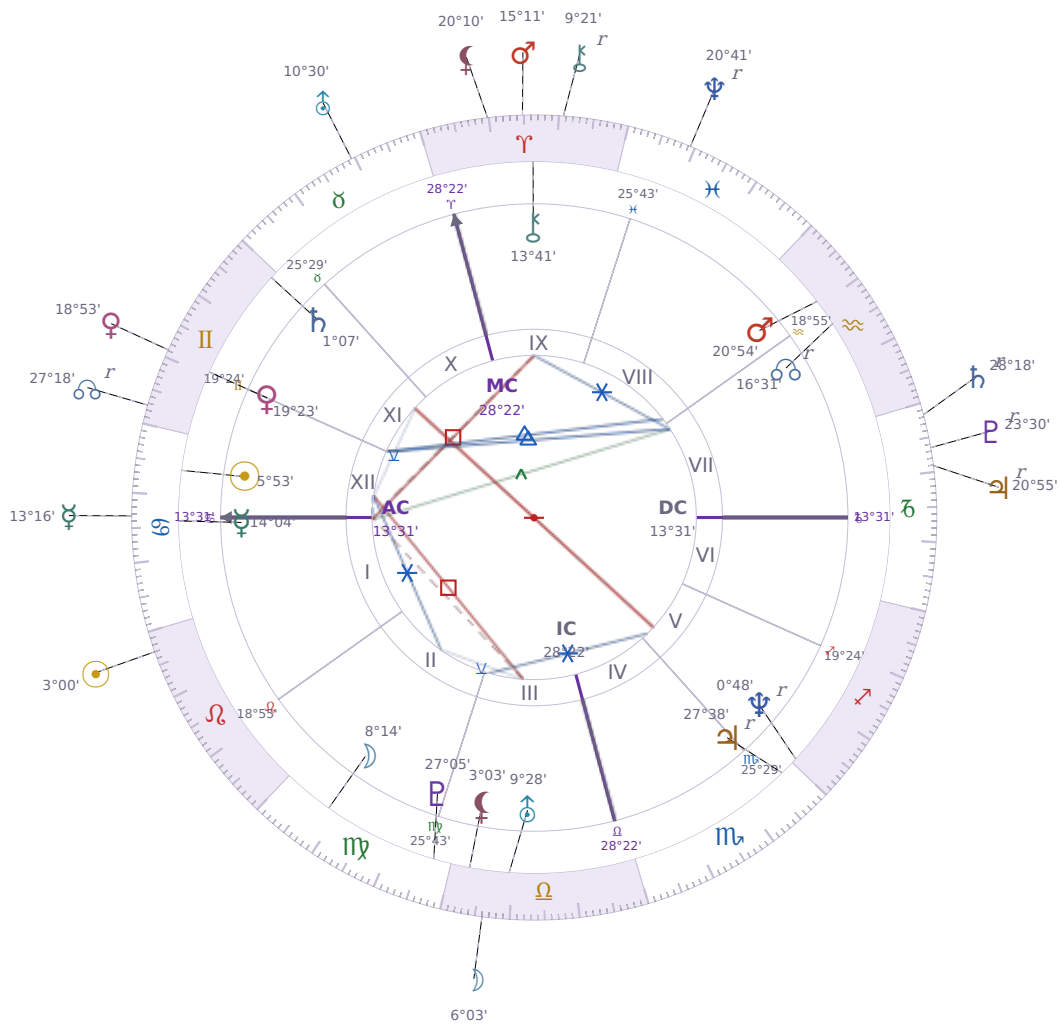

## DAILY PERSONAL HOROSCOPE

### Elon Reeve Musk

Businessman, entrepreneur, and political figure (born 1971)

♋ Cancer June 28, 1971 07:30 Pretoria

**Saturday, 25 July 2020**