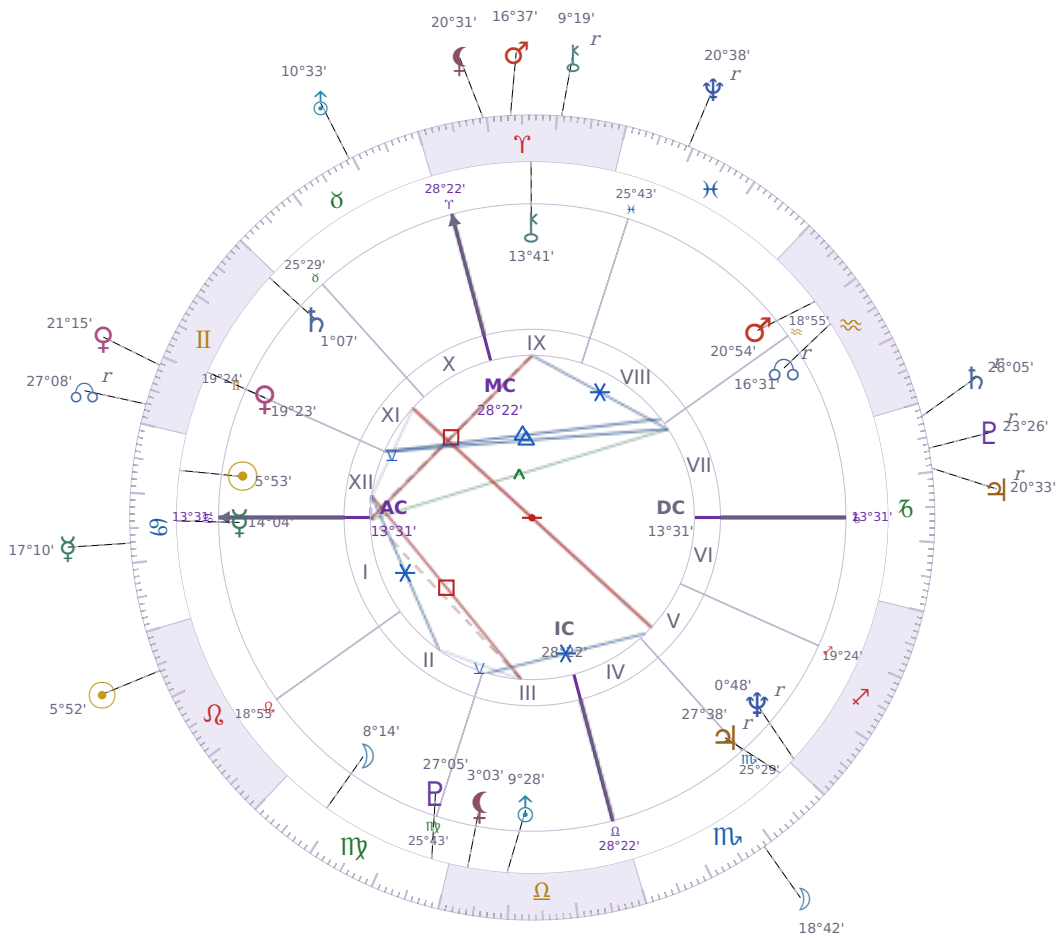

DAILY PERSONAL HOROSCOPE

Elon Reeve Musk

Businessman, entrepreneur, and political figure (born 1971)

♋ Cancer June 28, 1971 07:30 Pretoria

Tuesday, 28 July 2020

TRANSITS FOR TODAY

☉ Sun	in ♌ Leo	5°52'03"
☾ Moon	in ♏ Scorpio	18°42'40"
☿ Mercury	in ♋ Cancer	17°10'09"
♀ Venus	in ♊ Gemini	21°15'31"
♂ Mars	in ♈ Aries	16°37'13"
♃ Jupiter	in ♑ Capricorn Rx	20°33'09"
♄ Saturn	in ♑ Capricorn Rx	28°05'02"

♅ Uranus	in ♉ Taurus	10°33'27"
♆ Neptune	in ♓ Pisces Rx	20°38'17"
♇ Pluto	in ♑ Capricorn Rx	23°26'04"
♁ Chiron	in ♈ Aries Rx	9°19'07"
♊ NNode	in ♊ Gemini Rx	27°08'44"
♁ Lilith	in ♈ Aries	20°31'07"

NATAL PLANETS

☉ Sun	in ♋ Cancer	5°53'26"	XII
☾ Moon	in ♍ Virgo	8°14'52"	II
☿ Mercury	in ♋ Cancer	14°04'03"	I
♀ Venus	in ♊ Gemini	19°23'48"	XI
♂ Mars	in ♒ Aquarius	20°54'21"	VIII
♃ Jupiter	in ♏ Scorpio	27°38'52"	V Rx
♄ Saturn	in ♊ Gemini	1°07'22"	XI
♅ Uranus	in ♎ Libra	9°28'55"	III
♆ Neptune	in ♐ Sagittarius	0°48'48"	V Rx
♇ Pluto	in ♍ Virgo	27°05'36"	III
♁ Chiron	in ♈ Aries	13°41'50"	IX
♊ North Node	in ♒ Aquarius	16°31'23"	VII Rx
♁ Lilith	in ♎ Libra	3°03'14"	III