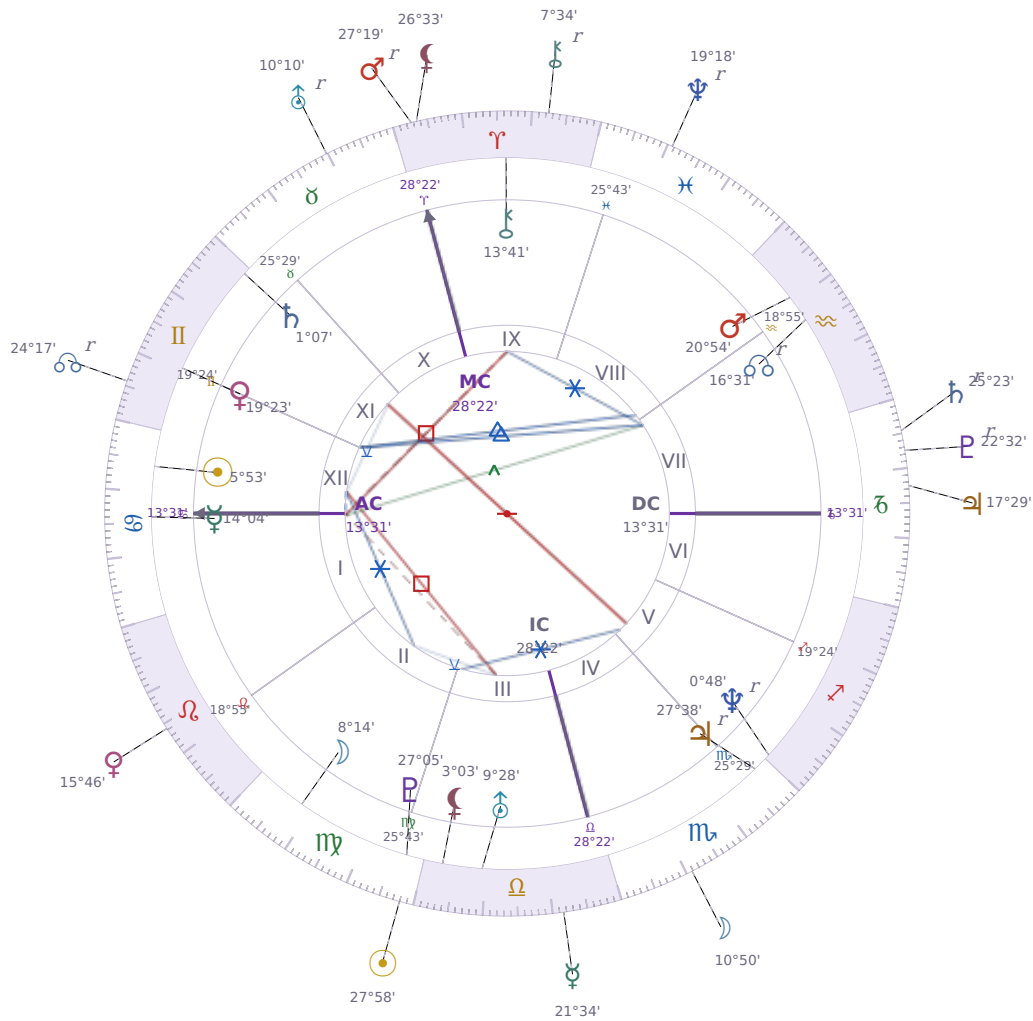

DAILY PERSONAL HOROSCOPE

Elon Reeve Musk

Businessman, entrepreneur, and political figure (born 1971)

♋ Cancer June 28, 1971 07:30 Pretoria

Sunday, 20 September 2020

TRANSITS FOR TODAY

☉ Sun	in ♍ Virgo	27°58'56"
☾ Moon	in ♏ Scorpio	10°50'35"
☿ Mercury	in ♎ Libra	21°34'50"
♀ Venus	in ♌ Leo	15°46'35"
♂ Mars	in ♈ Aries Rx	27°19'14"
♃ Jupiter	in ♐ Capricorn	17°29'47"
♄ Saturn	in ♐ Capricorn Rx	25°23'58"

♅ Uranus	in ♉ Taurus Rx	10°10'52"
♆ Neptune	in ♓ Pisces Rx	19°18'31"
♇ Pluto	in ♑ Capricorn Rx	22°32'02"
♁ Chiron	in ♈ Aries Rx	7°34'40"
♊ NNode	in ♊ Gemini Rx	24°17'08"
♁ Lilith	in ♈ Aries	26°33'15"

NATAL PLANETS

☉ Sun	in ♋ Cancer	5°53'26"	XII
☾ Moon	in ♍ Virgo	8°14'52"	II
☿ Mercury	in ♋ Cancer	14°04'03"	I
♀ Venus	in ♊ Gemini	19°23'48"	XI
♂ Mars	in ♒ Aquarius	20°54'21"	VIII
♃ Jupiter	in ♏ Scorpio	27°38'52"	V Rx
♄ Saturn	in ♊ Gemini	1°07'22"	XI
♅ Uranus	in ♎ Libra	9°28'55"	III
♆ Neptune	in ♐ Sagittarius	0°48'48"	V Rx
♇ Pluto	in ♍ Virgo	27°05'36"	III
♁ Chiron	in ♈ Aries	13°41'50"	IX
♊ North Node	in ♒ Aquarius	16°31'23"	VII Rx
♁ Lilith	in ♎ Libra	3°03'14"	III