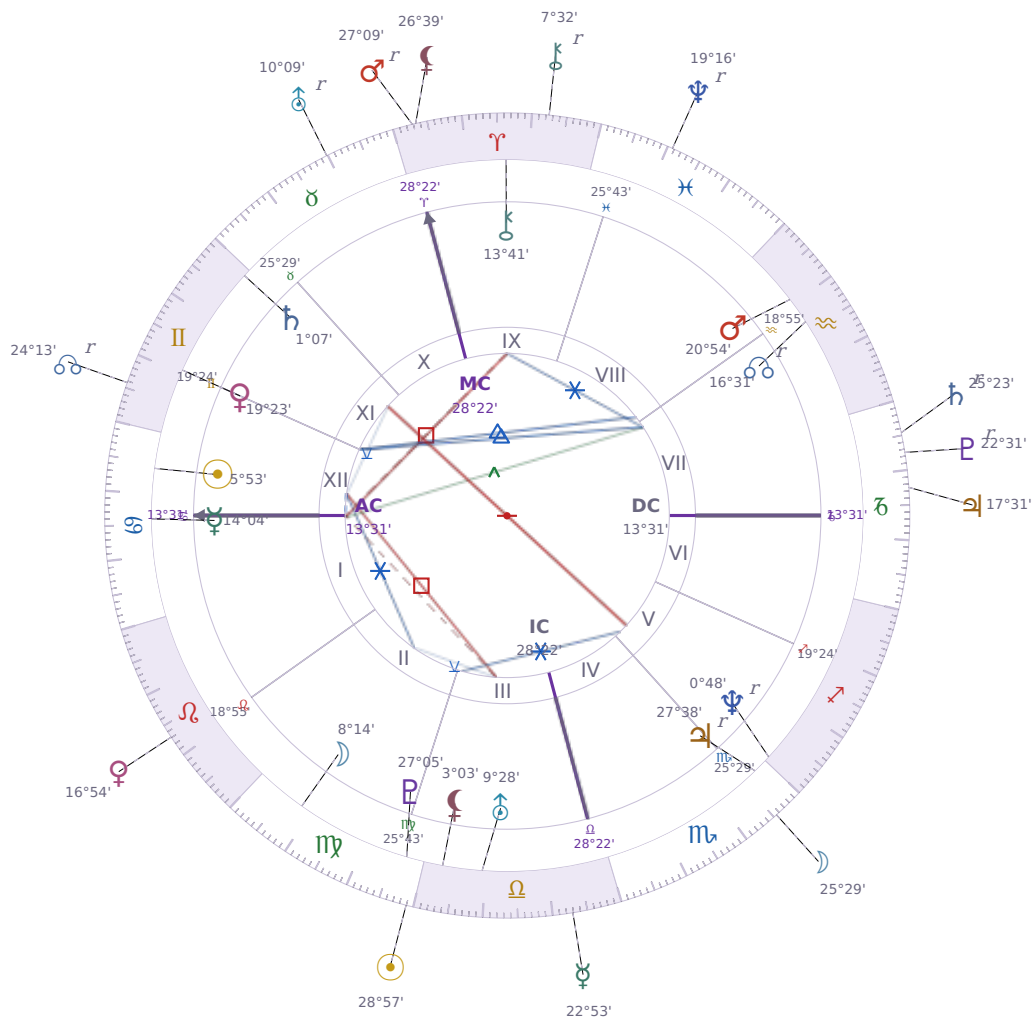

DAILY PERSONAL HOROSCOPE

Elon Reeve Musk

Businessman, entrepreneur, and political figure (born 1971)

♋ Cancer June 28, 1971 07:30 Pretoria

Monday, 21 September 2020

TRANSITS FOR TODAY

☉ Sun	in ♍ Virgo	28°57'36"
☾ Moon	in ♏ Scorpio	25°29'02"
☿ Mercury	in ♎ Libra	22°53'23"
♀ Venus	in ♌ Leo	16°54'42"
♂ Mars	in ♈ Aries Rx	27°09'38"
♃ Jupiter	in ♐ Capricorn	17°31'20"
♄ Saturn	in ♐ Capricorn Rx	25°23'09"

♅ Uranus	in ♉ Taurus Rx	10°09'13"
♆ Neptune	in ♋ Pisces Rx	19°16'53"
♇ Pluto	in ♏ Capricorn Rx	22°31'39"
♁ Chiron	in ♈ Aries Rx	7°32'00"
♊ NNode	in ♊ Gemini Rx	24°13'58"
♁ Lilith	in ♈ Aries	26°39'57"

NATAL PLANETS