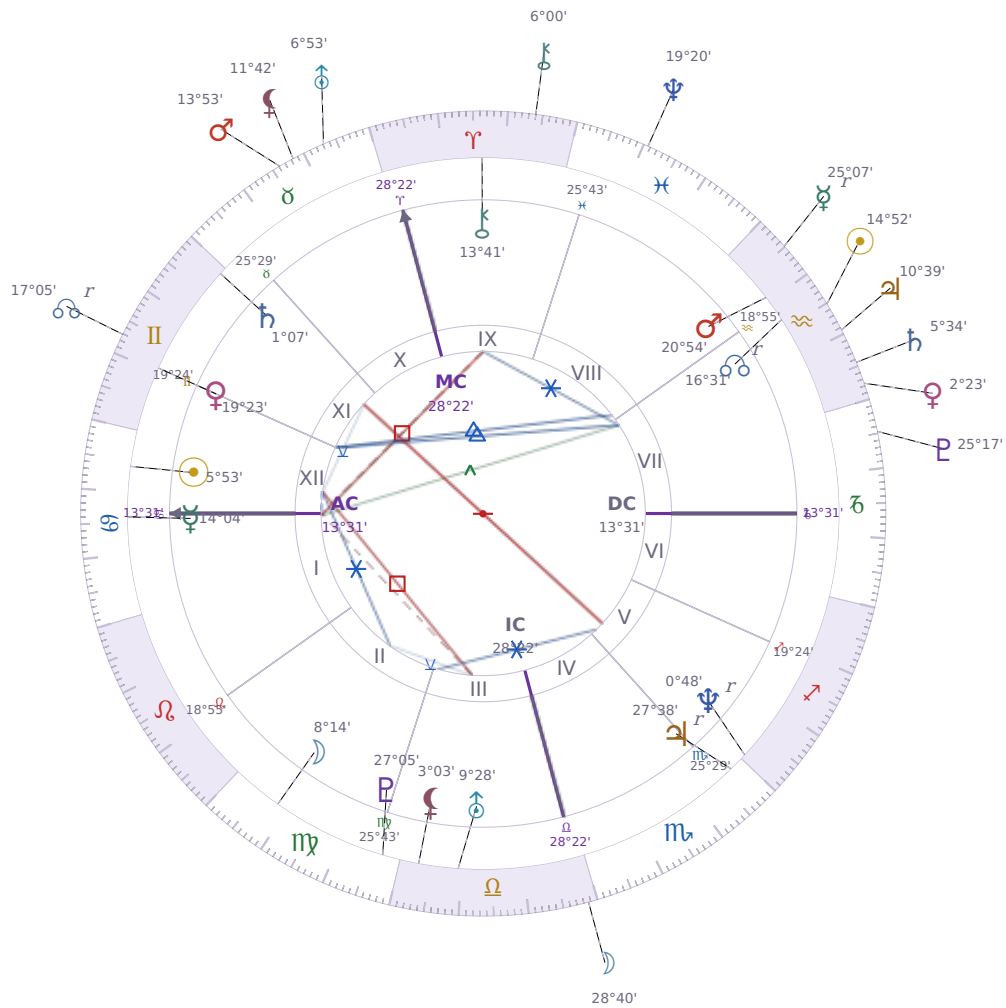

DAILY PERSONAL HOROSCOPE

Elon Reeve Musk

Businessman, entrepreneur, and political figure (born 1971)

♋ Cancer June 28, 1971 07:30 Pretoria

Wednesday, 3 February 2021

TRANSITS FOR TODAY

☉ Sun	in ♋ Aquarius	14°52'27"
☾ Moon	in ♋ Libra	28°40'39"
☿ Mercury	in ♋ Aquarius Rx	25°07'26"
♀ Venus	in ♋ Aquarius	2°23'49"
♂ Mars	in ♋ Taurus	13°53'28"
♃ Jupiter	in ♋ Aquarius	10°39'08"
♄ Saturn	in ♋ Aquarius	5°34'17"

♅ Uranus	in ♉ Taurus	6°53'55"
♆ Neptune	in ♓ Pisces	19°20'56"
♇ Pluto	in ♏ Capricorn	25°17'24"
♁ Chiron	in ♈ Aries	6°00'57"
♊ NNode	in ♊ Gemini Rx	17°05'04"
♁ Lilith	in ♉ Taurus	11°42'38"

NATAL PLANETS