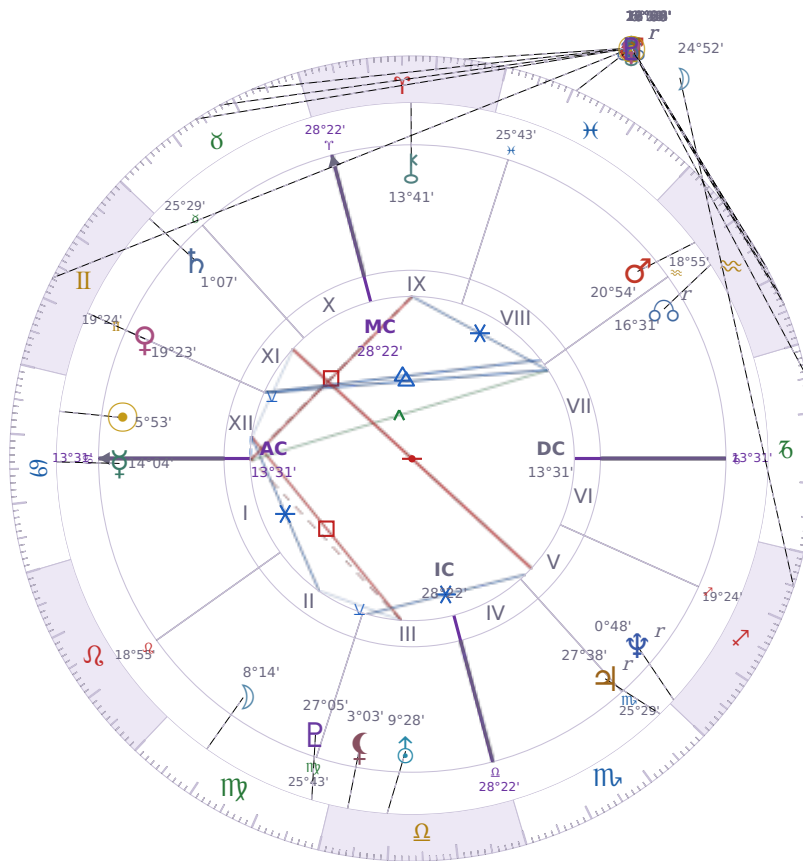

**DAILY PERSONAL HOROSCOPE**

**Elon Reeve Musk**

Businessman, entrepreneur, and political figure (born 1971)

♋ Cancer June 28, 1971 07:30 Pretoria

**Sunday, 7 February 2021**

**TRANSITS FOR TODAY**

☉ Sun	in ♒ Aquarius	18°55'45"
☾ Moon	in ♐ Sagittarius	24°52'32"
☿ Mercury	in ♒ Aquarius <b>Rx</b>	21°16'49"
♀ Venus	in ♒ Aquarius	7°24'32"
♂ Mars	in ♉ Taurus	16°03'51"
♃ Jupiter	in ♒ Aquarius	11°36'03"
♄ Saturn	in ♒ Aquarius	6°02'32"

♅ Uranus	in	♉ Taurus	6°58'30"
♆ Neptune	in	♓ Pisces	19°28'53"
♇ Pluto	in	♑ Capricorn	25°24'57"
♁ Chiron	in	♈ Aries	6°11'05"
♊ NNode	in	♊ Gemini Rx	16°52'22"
♁ Lilith	in	♉ Taurus	12°09'19"

## NATAL PLANETS

☉ Sun	in	♋ Cancer	5°53'26"	XII
☾ Moon	in	♍ Virgo	8°14'52"	II
☿ Mercury	in	♋ Cancer	14°04'03"	I
♀ Venus	in	♊ Gemini	19°23'48"	XI
♂ Mars	in	♒ Aquarius	20°54'21"	VIII
♃ Jupiter	in	♏ Scorpio	27°38'52"	V Rx
♄ Saturn	in	♊ Gemini	1°07'22"	XI
♅ Uranus	in	♎ Libra	9°28'55"	III
♆ Neptune	in	♐ Sagittarius	0°48'48"	V Rx
♇ Pluto	in	♍ Virgo	27°05'36"	III
♁ Chiron	in	♈ Aries	13°41'50"	IX
♊ North Node	in	♒ Aquarius	16°31'23"	VII Rx
♁ Lilith	in	♎ Libra	3°03'14"	III