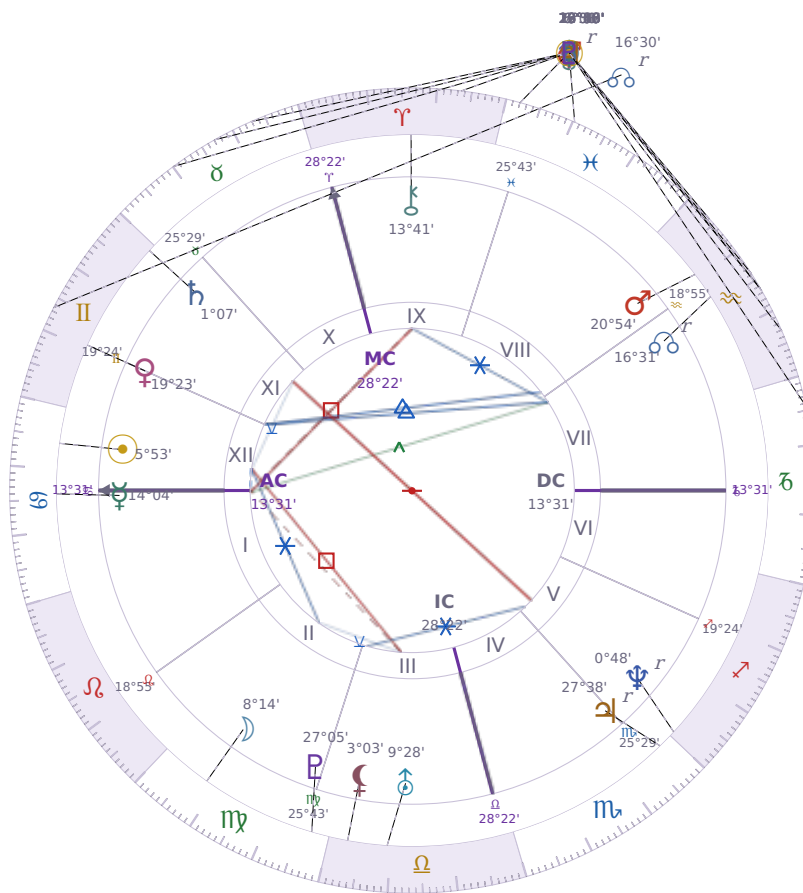

DAILY PERSONAL HOROSCOPE

Elon Reeve Musk

Businessman, entrepreneur, and political figure (born 1971)

♋ Cancer June 28, 1971 07:30 Pretoria

Sunday, 14 February 2021

TRANSITS FOR TODAY

| | | |
|-----------|------------------|-----------|
| ☉ Sun | in ♒ Aquarius | 26°00'51" |
| ☾ Moon | in ♓ Pisces | 27°58'39" |
| ☿ Mercury | in ♒ Aquarius Rx | 13°39'59" |
| ♀ Venus | in ♒ Aquarius | 16°10'35" |
| ♂ Mars | in ♉ Taurus | 19°56'12" |
| ♃ Jupiter | in ♒ Aquarius | 13°15'10" |
| ♄ Saturn | in ♒ Aquarius | 6°51'18" |

| | | | |
|-----------|----|-------------|-----------|
| ♅ Uranus | in | ♉ Taurus | 7°08'24" |
| ♆ Neptune | in | ♓ Pisces | 19°43'24" |
| ♇ Pluto | in | ♑ Capricorn | 25°37'42" |
| ♁ Chiron | in | ♈ Aries | 6°30'12" |
| ♊ NNode | in | ♊ Gemini Rx | 16°30'07" |
| ♁ Lilith | in | ♉ Taurus | 12°56'01" |

NATAL PLANETS

| | | | | |
|--------------|----|---------------|-----------|--------|
| ☉ Sun | in | ♋ Cancer | 5°53'26" | XII |
| ☾ Moon | in | ♍ Virgo | 8°14'52" | II |
| ☿ Mercury | in | ♋ Cancer | 14°04'03" | I |
| ♀ Venus | in | ♊ Gemini | 19°23'48" | XI |
| ♂ Mars | in | ♒ Aquarius | 20°54'21" | VIII |
| ♃ Jupiter | in | ♏ Scorpio | 27°38'52" | V Rx |
| ♄ Saturn | in | ♊ Gemini | 1°07'22" | XI |
| ♅ Uranus | in | ♎ Libra | 9°28'55" | III |
| ♆ Neptune | in | ♐ Sagittarius | 0°48'48" | V Rx |
| ♇ Pluto | in | ♍ Virgo | 27°05'36" | III |
| ♁ Chiron | in | ♈ Aries | 13°41'50" | IX |
| ♊ North Node | in | ♒ Aquarius | 16°31'23" | VII Rx |
| ♁ Lilith | in | ♎ Libra | 3°03'14" | III |