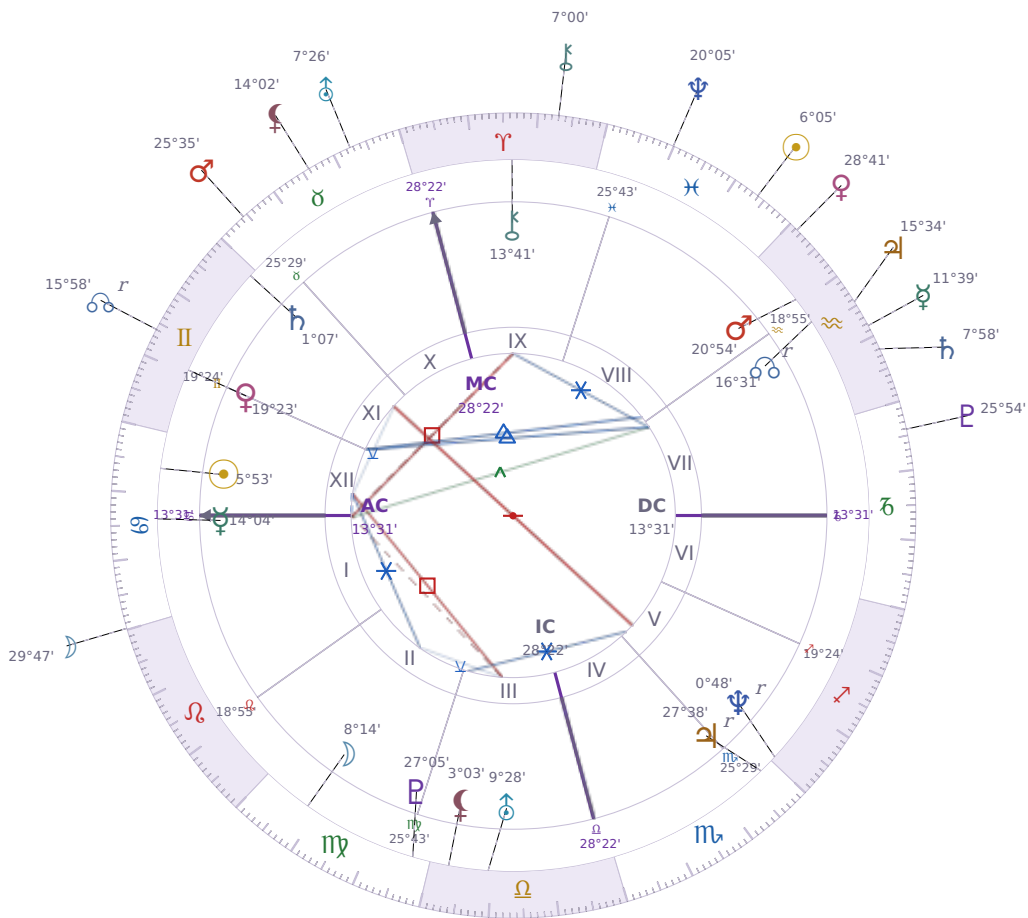

**DAILY PERSONAL HOROSCOPE**

**Elon Reeve Musk**

Businessman, entrepreneur, and political figure (born 1971)

♋ Cancer June 28, 1971 07:30 Pretoria

**Wednesday, 24 February 2021**

**TRANSITS FOR TODAY**

☉ Sun	in ♓ Pisces	6°05'50"
☾ Moon	in ♋ Cancer	29°47'29"
☿ Mercury	in ♒ Aquarius	11°39'52"
♀ Venus	in ♒ Aquarius	28°41'16"
♂ Mars	in ♉ Taurus	25°35'46"
♃ Jupiter	in ♒ Aquarius	15°34'50"
♄ Saturn	in ♒ Aquarius	7°58'46"

♅ Uranus	in ♉ Taurus	7°26'29"
♆ Neptune	in ♓ Pisces	20°05'11"
♇ Pluto	in ♑ Capricorn	25°54'40"
♁ Chiron	in ♈ Aries	7°00'07"
♊ NNode	in ♊ Gemini Rx	15°58'21"
♁ Lilith	in ♉ Taurus	14°02'41"

## NATAL PLANETS

☉ Sun	in ♋ Cancer	5°53'26"	XII
☾ Moon	in ♍ Virgo	8°14'52"	II
☿ Mercury	in ♋ Cancer	14°04'03"	I
♀ Venus	in ♊ Gemini	19°23'48"	XI
♂ Mars	in ♒ Aquarius	20°54'21"	VIII
♃ Jupiter	in ♏ Scorpio	27°38'52"	V Rx
♄ Saturn	in ♊ Gemini	1°07'22"	XI
♅ Uranus	in ♎ Libra	9°28'55"	III
♆ Neptune	in ♐ Sagittarius	0°48'48"	V Rx
♇ Pluto	in ♍ Virgo	27°05'36"	III
♁ Chiron	in ♈ Aries	13°41'50"	IX
♊ North Node	in ♒ Aquarius	16°31'23"	VII Rx
♁ Lilith	in ♎ Libra	3°03'14"	III

## KEY TRANSIT FACTORS