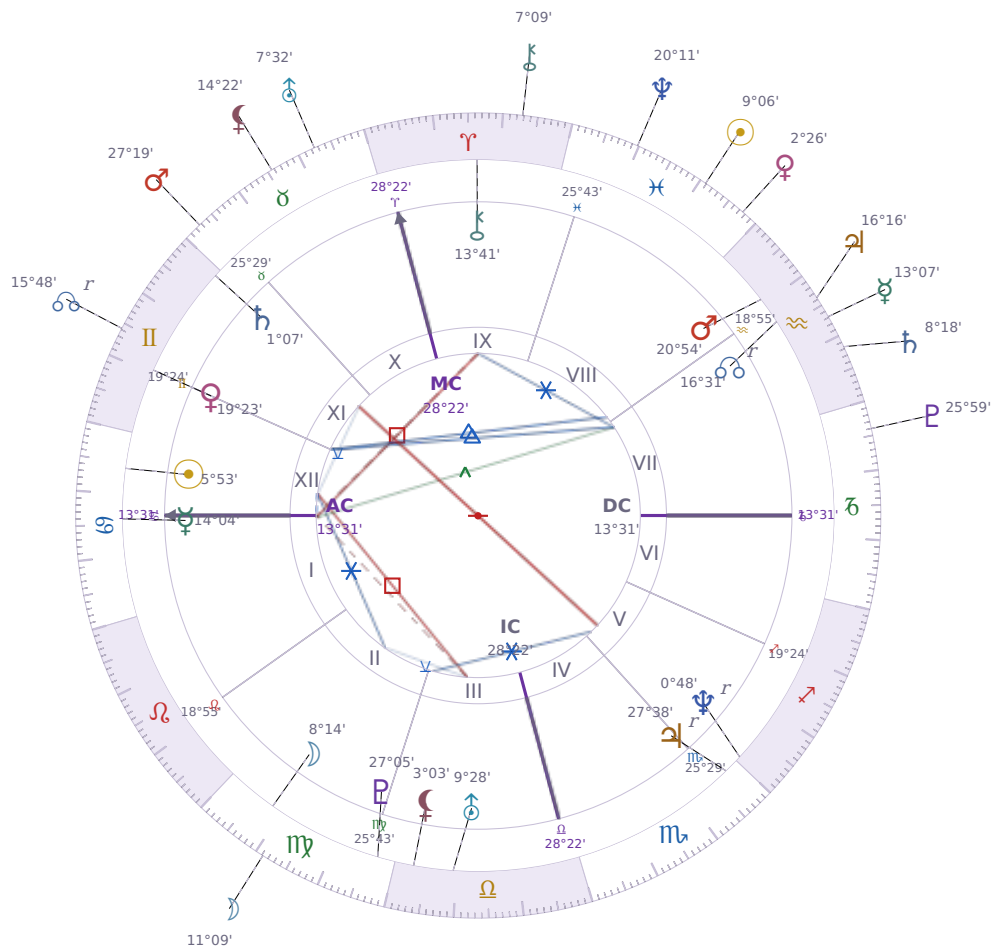

DAILY PERSONAL HOROSCOPE

Elon Reeve Musk

Businessman, entrepreneur, and political figure (born 1971)

♋ Cancer June 28, 1971 07:30 Pretoria

Saturday, 27 February 2021

TRANSITS FOR TODAY

|           |               |           |
|-----------|---------------|-----------|
| ☉ Sun     | in ♋ Pisces   | 9°06'44"  |
| ☾ Moon    | in ♌ Virgo    | 11°09'59" |
| ☿ Mercury | in ♌ Aquarius | 13°07'10" |
| ♀ Venus   | in ♋ Pisces   | 2°26'15"  |
| ♂ Mars    | in ♋ Taurus   | 27°19'02" |
| ♃ Jupiter | in ♌ Aquarius | 16°16'07" |
| ♄ Saturn  | in ♌ Aquarius | 8°18'22"  |

|           |                |           |
|-----------|----------------|-----------|
| ♅ Uranus  | in ♉ Taurus    | 7°32'45"  |
| ♆ Neptune | in ♓ Pisces    | 20°11'53" |
| ♇ Pluto   | in ♑ Capricorn | 25°59'25" |
| ♁ Chiron  | in ♈ Aries     | 7°09'35"  |
| ♊ NNode   | in ♊ Gemini Rx | 15°48'49" |
| ♁ Lilith  | in ♉ Taurus    | 14°22'41" |

## NATAL PLANETS

|              |                  |           |        |
|--------------|------------------|-----------|--------|
| ☉ Sun        | in ♋ Cancer      | 5°53'26"  | XII    |
| ☾ Moon       | in ♍ Virgo       | 8°14'52"  | II     |
| ☿ Mercury    | in ♋ Cancer      | 14°04'03" | I      |
| ♀ Venus      | in ♊ Gemini      | 19°23'48" | XI     |
| ♂ Mars       | in ♒ Aquarius    | 20°54'21" | VIII   |
| ♃ Jupiter    | in ♏ Scorpio     | 27°38'52" | V Rx   |
| ♄ Saturn     | in ♊ Gemini      | 1°07'22"  | XI     |
| ♅ Uranus     | in ♎ Libra       | 9°28'55"  | III    |
| ♆ Neptune    | in ♐ Sagittarius | 0°48'48"  | V Rx   |
| ♇ Pluto      | in ♍ Virgo       | 27°05'36" | III    |
| ♁ Chiron     | in ♈ Aries       | 13°41'50" | IX     |
| ♊ North Node | in ♒ Aquarius    | 16°31'23" | VII Rx |
| ♁ Lilith     | in ♎ Libra       | 3°03'14"  | III    |

## KEY TRANSIT FACTORS