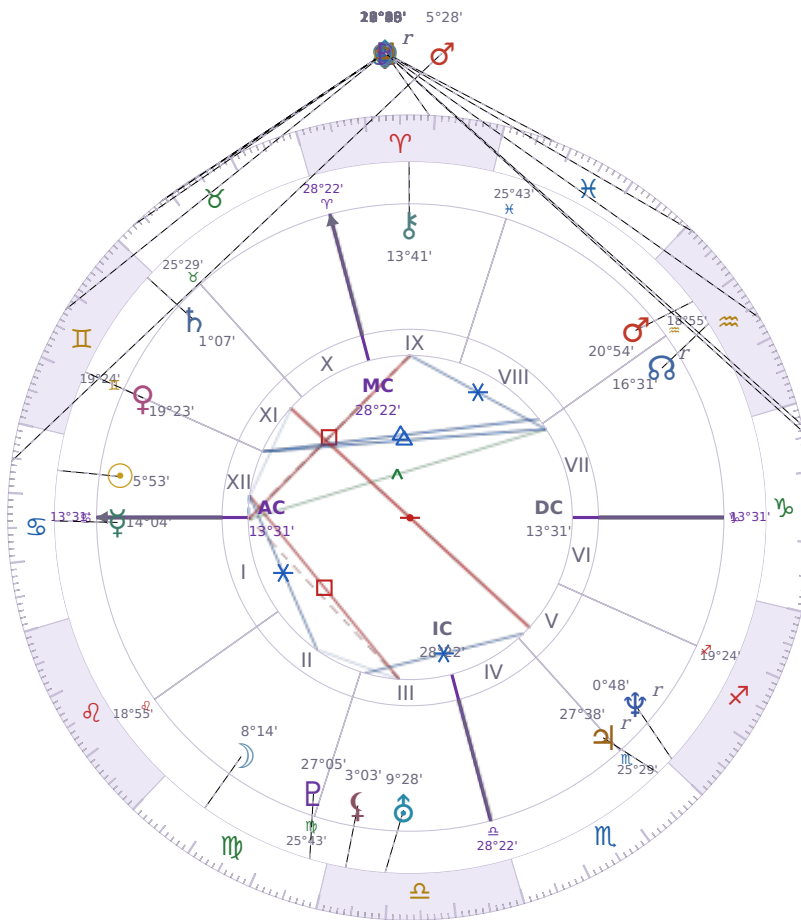

DAILY PERSONAL HOROSCOPE

Elon Reeve Musk

Businessman, entrepreneur, and political figure (born 1971)

♋ Cancer June 28, 1971 07:30 Pretoria

Sunday, 2 May 2021

TRANSITS FOR TODAY

☉ Sun	in ♉ Taurus	12°18'08"
☾ Moon	in ♑ Capricorn	25°43'08"
☿ Mercury	in ♉ Taurus	27°00'52"
♀ Venus	in ♉ Taurus	21°53'45"
♂ Mars	in ♋ Cancer	5°28'10"
♃ Jupiter	in ♒ Aquarius	28°33'54"
♄ Saturn	in ♒ Aquarius	13°09'43"

♅ Uranus	in ♉ Taurus	10°46'38"
♆ Neptune	in ♓ Pisces	22°25'48"
♇ Pluto	in ♑ Capricorn Rx	26°48'10"
♁ Chiron	in ♈ Aries	10°46'59"
♊ NNode	in ♊ Gemini Rx	12°25'27"
♁ Lilith	in ♉ Taurus	21°28'54"

NATAL PLANETS

☉ Sun	in ♋ Cancer	5°53'26"	XII
☾ Moon	in ♍ Virgo	8°14'52"	II
☿ Mercury	in ♋ Cancer	14°04'03"	I
♀ Venus	in ♊ Gemini	19°23'48"	XI
♂ Mars	in ♒ Aquarius	20°54'21"	VIII
♃ Jupiter	in ♏ Scorpio	27°38'52"	V Rx
♄ Saturn	in ♊ Gemini	1°07'22"	XI
♅ Uranus	in ♎ Libra	9°28'55"	III
♆ Neptune	in ♐ Sagittarius	0°48'48"	V Rx
♇ Pluto	in ♍ Virgo	27°05'36"	III
♁ Chiron	in ♈ Aries	13°41'50"	IX
♊ North Node	in ♒ Aquarius	16°31'23"	VII Rx
♁ Lilith	in ♎ Libra	3°03'14"	III

★ = natal resonance — this transit echoes your birth chart, amplifying its influence

LUNAR DAY

Moon in ♄ Capricorn · Day 21 / 30 · Waning Gibbous

Focus narrows toward responsibilities and unfinished obligations during this transit, with less tolerance for distraction or small talk. The emotional tone becomes more reserved and measured for the next 48 hours.