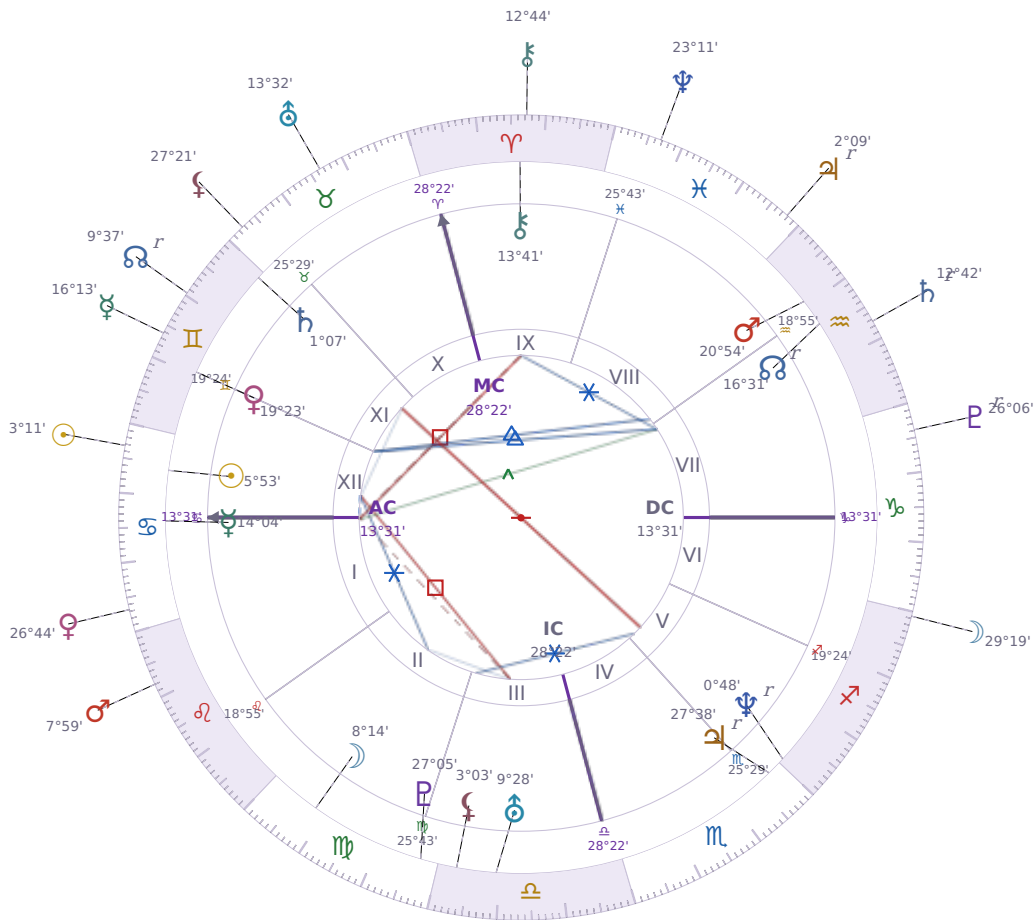

**DAILY PERSONAL HOROSCOPE**

**Elon Reeve Musk**

Businessman, entrepreneur, and political figure (born 1971)

♋ Cancer June 28, 1971 07:30 Pretoria

**Thursday, 24 June 2021**

**TRANSITS FOR TODAY**

☉ Sun	in ♋ Cancer	3°11'51"
☾ Moon	in ♏ Sagittarius	29°19'44"
☿ Mercury	in ♊ Gemini	16°13'27"
♀ Venus	in ♋ Cancer	26°44'27"
♂ Mars	in ♌ Leo	7°59'03"
♃ Jupiter	in ♓ Pisces Rx	2°09'38"
♄ Saturn	in ♒ Aquarius Rx	12°42'54"

♅ Uranus	in ♉ Taurus	13°32'20"
♆ Neptune	in ♓ Pisces	23°11'58"
♇ Pluto	in ♑ Capricorn <b>Rx</b>	26°06'17"
♁ Chiron	in ♈ Aries	12°44'08"
♊ NNode	in ♊ Gemini <b>Rx</b>	9°37'04"
♁ Lilith	in ♉ Taurus	27°21'26"

## NATAL PLANETS

☉ Sun	in ♋ Cancer	5°53'26"	XII
☾ Moon	in ♍ Virgo	8°14'52"	II
☿ Mercury	in ♋ Cancer	14°04'03"	I
♀ Venus	in ♊ Gemini	19°23'48"	XI
♂ Mars	in ♒ Aquarius	20°54'21"	VIII
♃ Jupiter	in ♏ Scorpio	27°38'52"	V <b>Rx</b>
♄ Saturn	in ♊ Gemini	1°07'22"	XI
♅ Uranus	in ♎ Libra	9°28'55"	III
♆ Neptune	in ♐ Sagittarius	0°48'48"	V <b>Rx</b>
♇ Pluto	in ♍ Virgo	27°05'36"	III
♁ Chiron	in ♈ Aries	13°41'50"	IX
♊ North Node	in ♒ Aquarius	16°31'23"	VII <b>Rx</b>
♁ Lilith	in ♎ Libra	3°03'14"	III

## KEY TRANSIT FACTORS