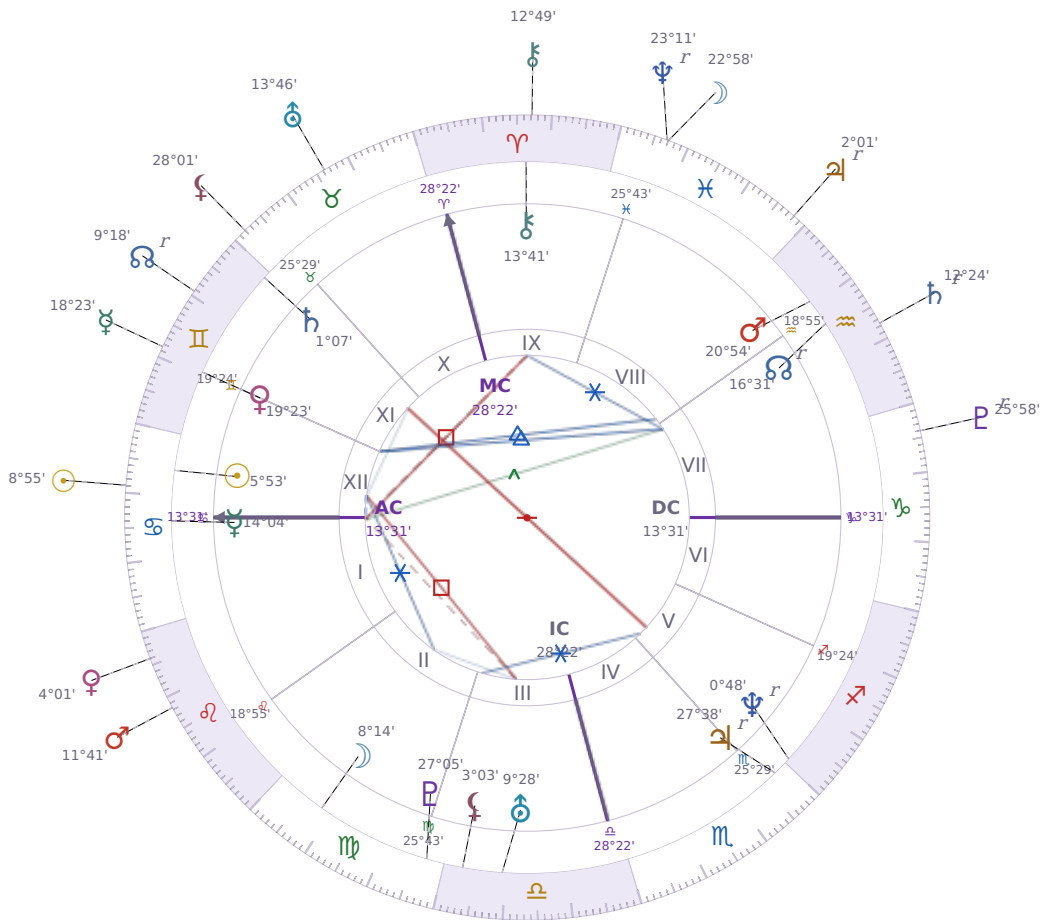

DAILY PERSONAL HOROSCOPE

Elon Reeve Musk

Businessman, entrepreneur, and political figure (born 1971)

♋ Cancer June 28, 1971 07:30 Pretoria

Wednesday, 30 June 2021

TRANSITS FOR TODAY

☉ Sun	in ♋ Cancer	8°55'04"
☾ Moon	in ♓ Pisces	22°58'36"
☿ Mercury	in ♊ Gemini	18°23'37"
♀ Venus	in ♌ Leo	4°01'08"
♂ Mars	in ♌ Leo	11°41'53"
♃ Jupiter	in ♓ Pisces Rx	2°01'44"
♄ Saturn	in ♒ Aquarius Rx	12°24'20"

♅ Uranus	in ♉ Taurus	13°46'44"
♆ Neptune	in ♋ Pisces Rx	23°11'37"
♇ Pluto	in ♄ Capricorn Rx	25°58'19"
♁ Chiron	in ♈ Aries	12°49'46"
♊ NNode	in ♊ Gemini Rx	9°18'01"
♁ Lilith	in ♉ Taurus	28°01'19"

NATAL PLANETS

☉ Sun	in ♋ Cancer	5°53'26"	XII
☾ Moon	in ♍ Virgo	8°14'52"	II
☿ Mercury	in ♋ Cancer	14°04'03"	I
♀ Venus	in ♊ Gemini	19°23'48"	XI
♂ Mars	in ♒ Aquarius	20°54'21"	VIII
♃ Jupiter	in ♏ Scorpio	27°38'52"	V Rx
♄ Saturn	in ♊ Gemini	1°07'22"	XI
♅ Uranus	in ♎ Libra	9°28'55"	III
♆ Neptune	in ♐ Sagittarius	0°48'48"	V Rx
♇ Pluto	in ♍ Virgo	27°05'36"	III
♁ Chiron	in ♈ Aries	13°41'50"	IX
♊ North Node	in ♒ Aquarius	16°31'23"	VII Rx
♁ Lilith	in ♎ Libra	3°03'14"	III