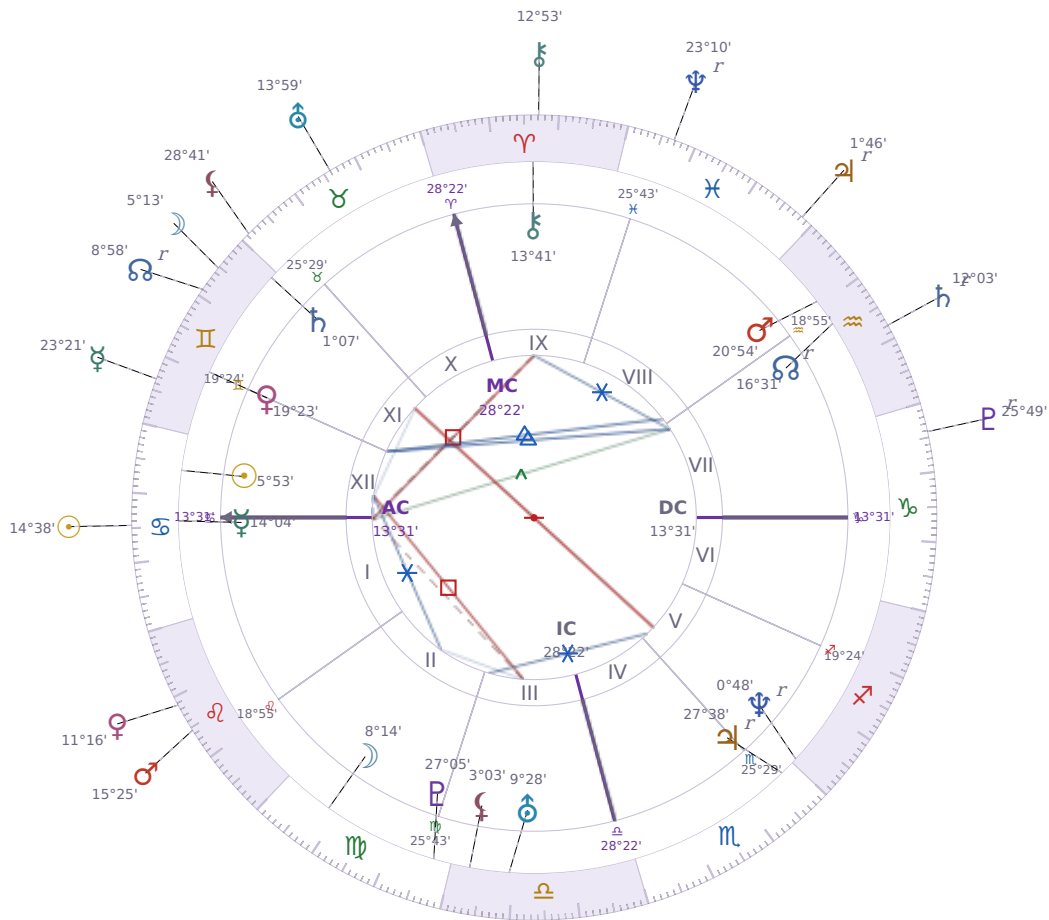

DAILY PERSONAL HOROSCOPE

Elon Reeve Musk

Businessman, entrepreneur, and political figure (born 1971)

♋ Cancer June 28, 1971 07:30 Pretoria

Tuesday, 6 July 2021

TRANSITS FOR TODAY

☉ Sun	in ♋ Cancer	14°38'19"
☾ Moon	in ♊ Gemini	5°13'03"
☿ Mercury	in ♊ Gemini	23°21'31"
♀ Venus	in ♌ Leo	11°16'59"
♂ Mars	in ♌ Leo	15°25'14"
♃ Jupiter	in ♋ Pisces Rx	1°47'00"
♄ Saturn	in ♒ Aquarius Rx	12°03'21"

♅ Uranus	in ♉ Taurus	13°59'49"
♆ Neptune	in ♋ Pisces Rx	23°10'07"
♇ Pluto	in ♑ Capricorn Rx	25°49'59"
♁ Chiron	in ♈ Aries	12°53'34"
♊ NNode	in ♊ Gemini Rx	8°58'57"
♁ Lilith	in ♉ Taurus	28°41'12"

NATAL PLANETS