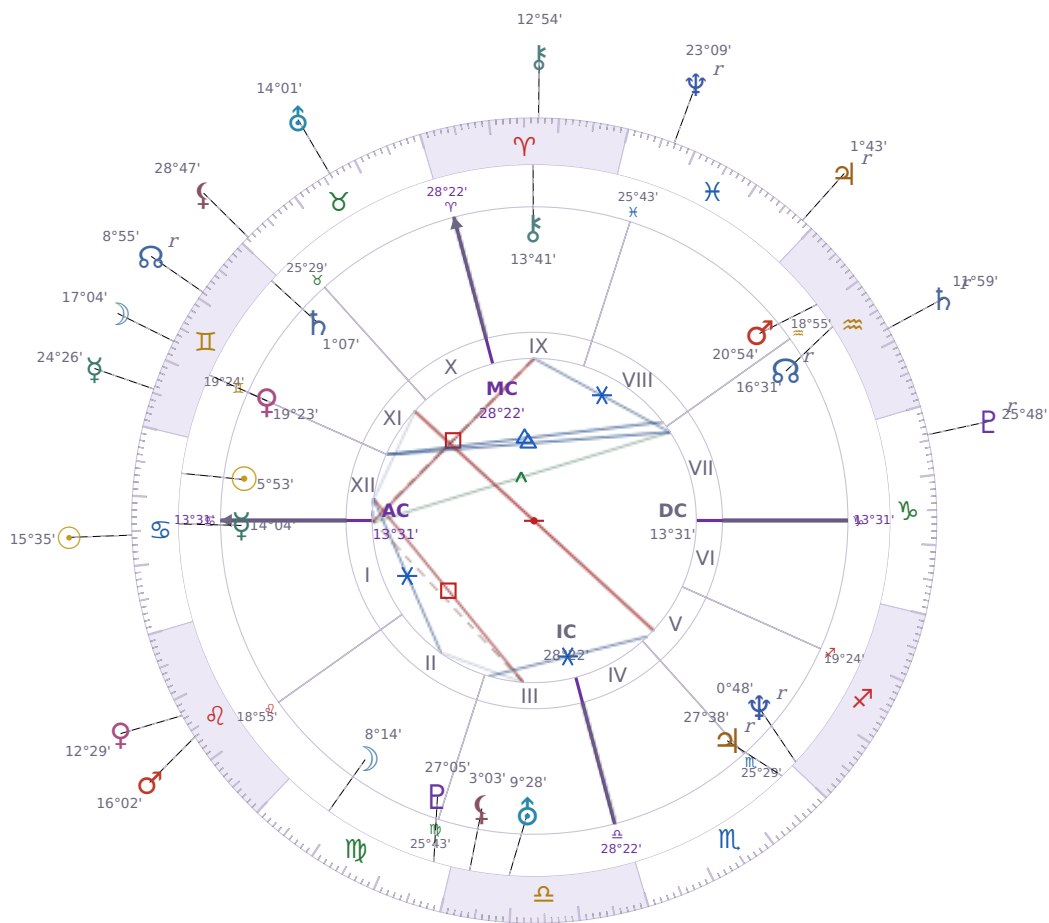

DAILY PERSONAL HOROSCOPE

Elon Reeve Musk

Businessman, entrepreneur, and political figure (born 1971)

♋ Cancer June 28, 1971 07:30 Pretoria

Wednesday, 7 July 2021

TRANSITS FOR TODAY

☉ Sun	in ♋ Cancer	15°35'33"
☾ Moon	in ♊ Gemini	17°04'58"
☿ Mercury	in ♊ Gemini	24°26'42"
♀ Venus	in ♌ Leo	12°29'32"
♂ Mars	in ♌ Leo	16°02'31"
♃ Jupiter	in ♋ Pisces Rx	1°43'53"
♄ Saturn	in ♒ Aquarius Rx	11°59'39"

♅ Uranus	in ♉ Taurus	14°01'52"
♆ Neptune	in ♋ Pisces Rx	23°09'45"
♇ Pluto	in ♏ Capricorn Rx	25°48'35"
♁ Chiron	in ♈ Aries	12°54'01"
♊ NNode	in ♊ Gemini Rx	8°55'47"
♁ Lilith	in ♉ Taurus	28°47'51"

NATAL PLANETS

☉ Sun	in ♋ Cancer	5°53'26"	XII
☾ Moon	in ♍ Virgo	8°14'52"	II
☿ Mercury	in ♋ Cancer	14°04'03"	I
♀ Venus	in ♊ Gemini	19°23'48"	XI
♂ Mars	in ♒ Aquarius	20°54'21"	VIII
♃ Jupiter	in ♏ Scorpio	27°38'52"	V Rx
♄ Saturn	in ♊ Gemini	1°07'22"	XI
♅ Uranus	in ♎ Libra	9°28'55"	III
♆ Neptune	in ♐ Sagittarius	0°48'48"	V Rx
♇ Pluto	in ♍ Virgo	27°05'36"	III
♁ Chiron	in ♈ Aries	13°41'50"	IX
♊ North Node	in ♒ Aquarius	16°31'23"	VII Rx
♁ Lilith	in ♎ Libra	3°03'14"	III