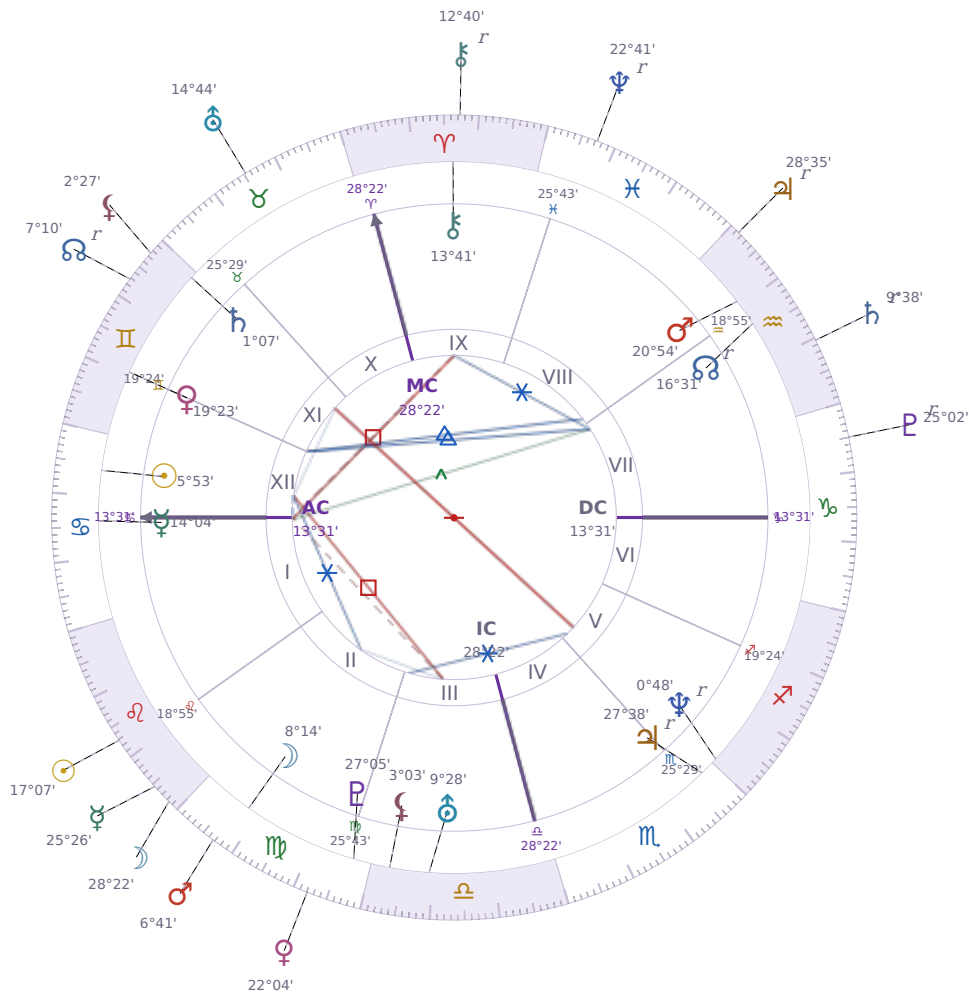

## DAILY PERSONAL HOROSCOPE

### Elon Reeve Musk

Businessman, entrepreneur, and political figure (born 1971)

♋ Cancer June 28, 1971 07:30 Pretoria

**Monday, 9 August 2021**

#### TRANSITS FOR TODAY

☉ Sun	in ♌ Leo	17°07'18"
☾ Moon	in ♌ Leo	28°22'47"
☿ Mercury	in ♌ Leo	25°26'11"
♀ Venus	in ♍ Virgo	22°04'29"
♂ Mars	in ♍ Virgo	6°41'55"
♃ Jupiter	in ♒ Aquarius Rx	28°35'24"
♄ Saturn	in ♒ Aquarius Rx	9°38'53"