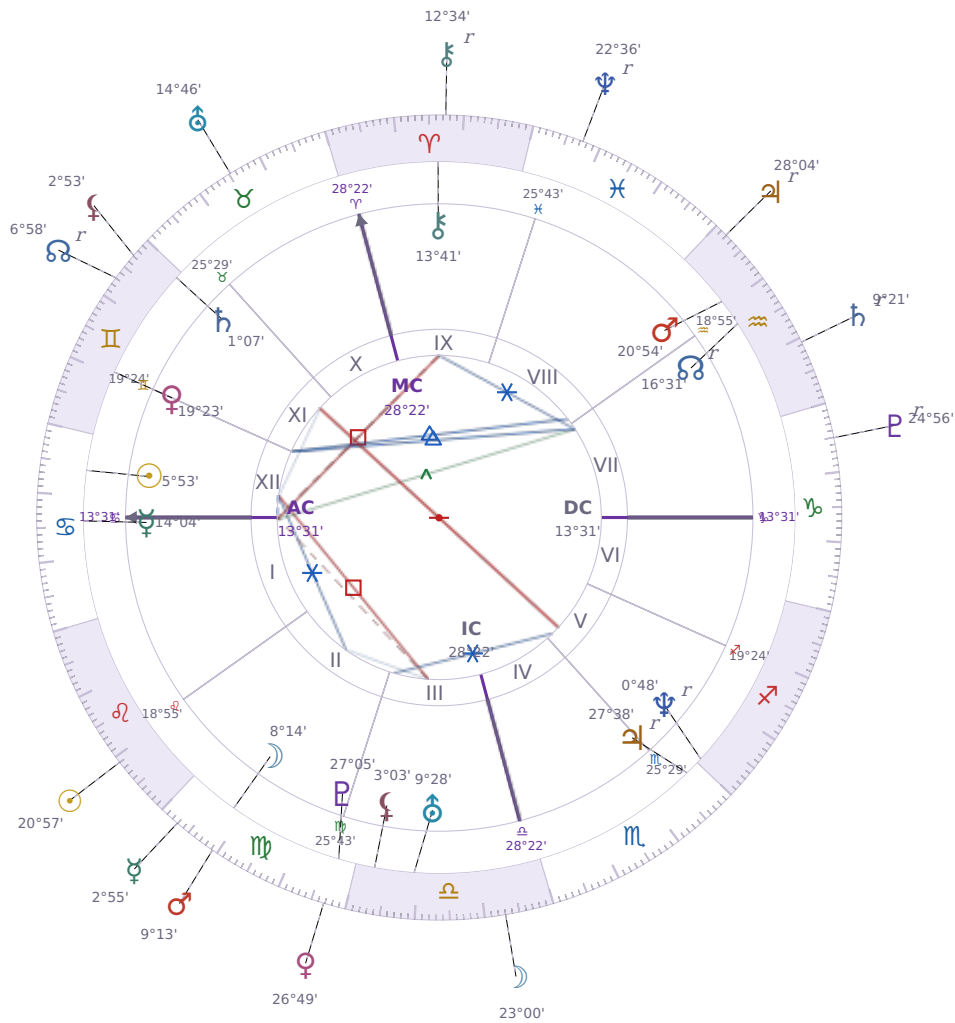

DAILY PERSONAL HOROSCOPE

Elon Reeve Musk

Businessman, entrepreneur, and political figure (born 1971)

♋ Cancer June 28, 1971 07:30 Pretoria

Friday, 13 August 2021

TRANSITS FOR TODAY

☉ Sun	in ♌ Leo	20°57'39"
☾ Moon	in ♎ Libra	23°00'17"
☿ Mercury	in ♍ Virgo	2°55'05"
♀ Venus	in ♍ Virgo	26°49'17"
♂ Mars	in ♍ Virgo	9°13'34"
♃ Jupiter	in ♒ Aquarius Rx	28°04'44"
♄ Saturn	in ♒ Aquarius Rx	9°21'24"

♅ Uranus	in ♉ Taurus	14°46'31"
♆ Neptune	in ♓ Pisces Rx	22°36'32"
♇ Pluto	in ♑ Capricorn Rx	24°56'55"
♁ Chiron	in ♈ Aries Rx	12°34'50"
♊ NNode	in ♊ Gemini Rx	6°58'14"
♁ Lilith	in ♊ Gemini	2°53'46"

NATAL PLANETS

☉ Sun	in ♋ Cancer	5°53'26"	XII
☾ Moon	in ♍ Virgo	8°14'52"	II
☿ Mercury	in ♋ Cancer	14°04'03"	I
♀ Venus	in ♊ Gemini	19°23'48"	XI
♂ Mars	in ♒ Aquarius	20°54'21"	VIII
♃ Jupiter	in ♏ Scorpio	27°38'52"	V Rx
♄ Saturn	in ♊ Gemini	1°07'22"	XI
♅ Uranus	in ♎ Libra	9°28'55"	III
♆ Neptune	in ♐ Sagittarius	0°48'48"	V Rx
♇ Pluto	in ♍ Virgo	27°05'36"	III
♁ Chiron	in ♈ Aries	13°41'50"	IX
♊ North Node	in ♒ Aquarius	16°31'23"	VII Rx
♁ Lilith	in ♎ Libra	3°03'14"	III