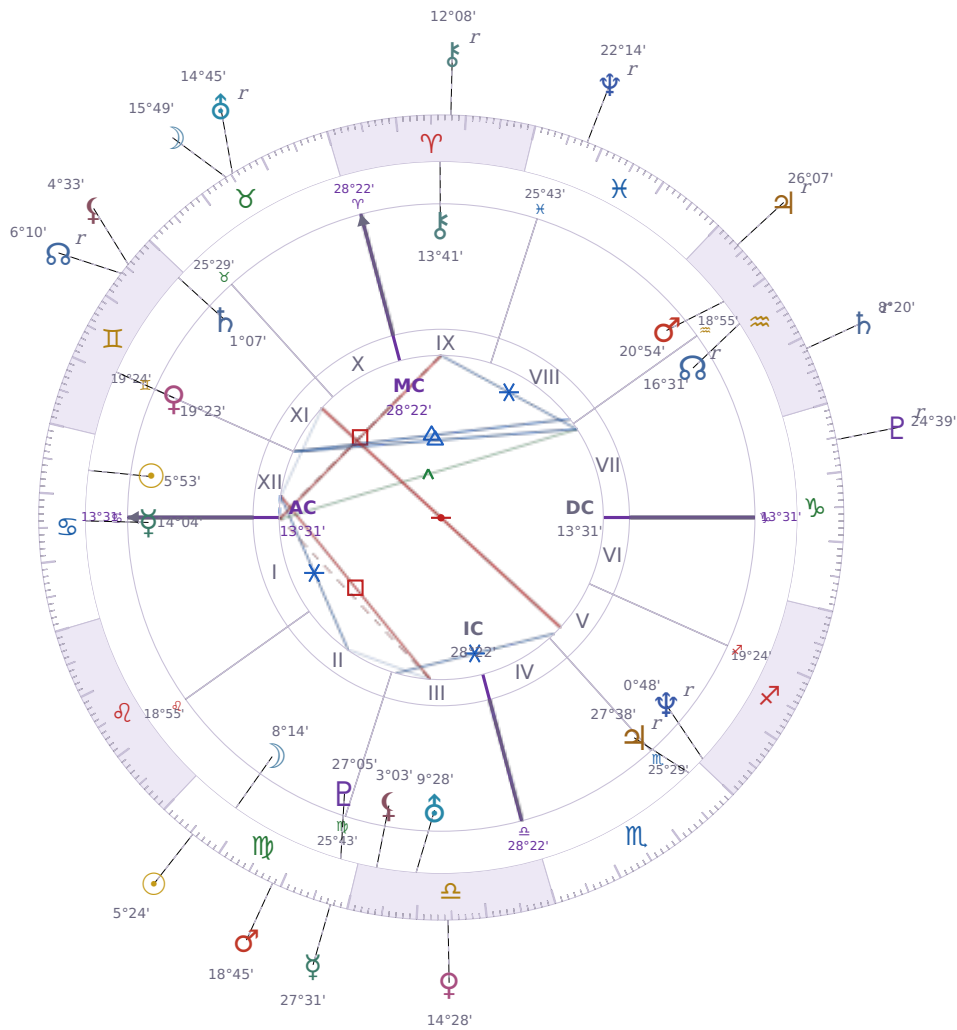

DAILY PERSONAL HOROSCOPE

Elon Reeve Musk

Businessman, entrepreneur, and political figure (born 1971)

♋ Cancer June 28, 1971 07:30 Pretoria

Saturday, 28 August 2021

TRANSITS FOR TODAY

☉ Sun	in ♍ Virgo	5°24'06"
☾ Moon	in ♉ Taurus	15°49'41"
☿ Mercury	in ♍ Virgo	27°31'19"
♀ Venus	in ♎ Libra	14°28'59"
♂ Mars	in ♍ Virgo	18°45'18"
♃ Jupiter	in ♒ Aquarius Rx	26°07'30"
♄ Saturn	in ♒ Aquarius Rx	8°20'39"

♅ Uranus	in ♉ Taurus Rx	14°45'49"
♆ Neptune	in ♋ Pisces Rx	22°14'35"
♇ Pluto	in ♑ Capricorn Rx	24°39'48"
♁ Chiron	in ♈ Aries Rx	12°08'45"
♊ NNode	in ♊ Gemini Rx	6°10'34"
♁ Lilith	in ♊ Gemini	4°33'26"

## KEY TRANSIT FACTORS