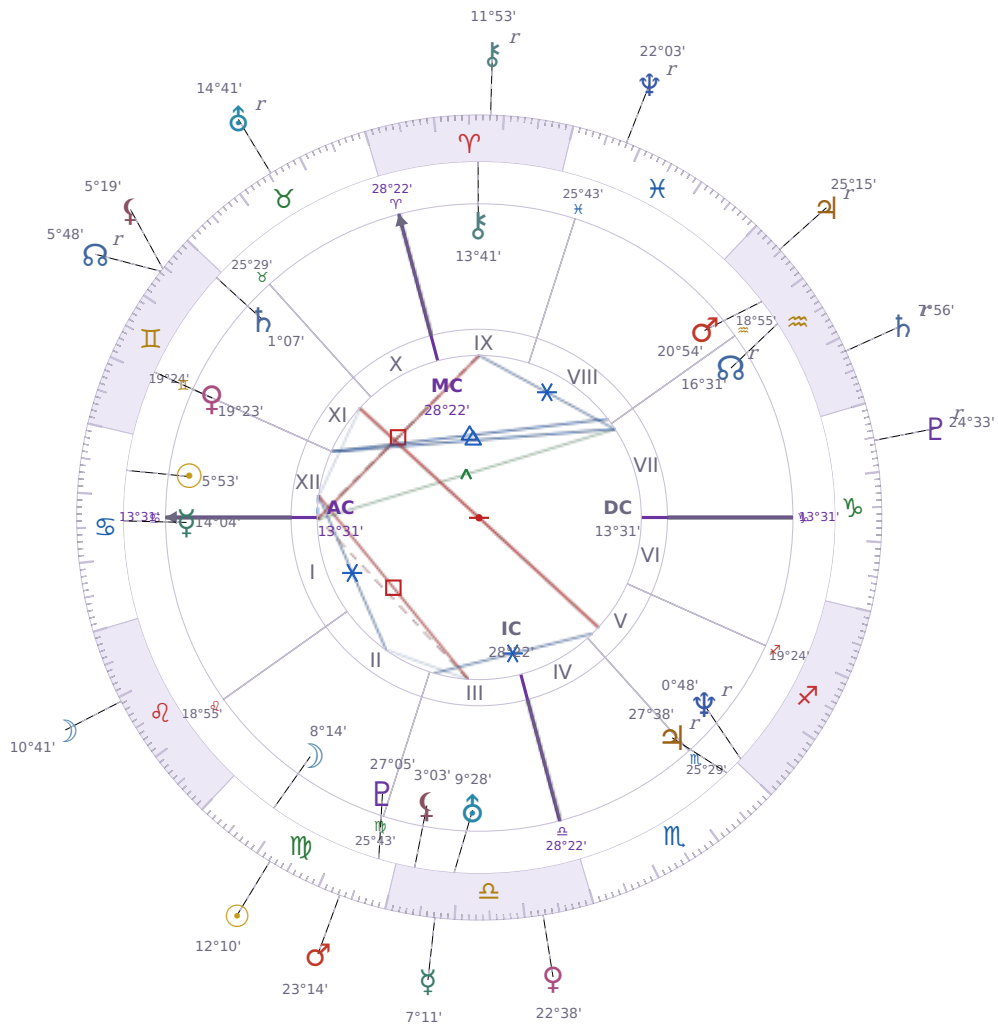

DAILY PERSONAL HOROSCOPE

Elon Reeve Musk

Businessman, entrepreneur, and political figure (born 1971)

♋ Cancer June 28, 1971 07:30 Pretoria

Saturday, 4 September 2021

TRANSITS FOR TODAY

☉ Sun	in ♍ Virgo	12°10'30"
☾ Moon	in ♌ Leo	10°41'13"
☿ Mercury	in ♎ Libra	7°11'01"
♀ Venus	in ♎ Libra	22°38'27"
♂ Mars	in ♍ Virgo	23°14'02"
♃ Jupiter	in ♒ Aquarius Rx	25°15'19"
♄ Saturn	in ♒ Aquarius Rx	7°56'12"

♅ Uranus	in ♉ Taurus Rx	14°41'42"
♆ Neptune	in ♋ Pisces Rx	22°03'25"
♇ Pluto	in ♏ Capricorn Rx	24°33'15"
♁ Chiron	in ♈ Aries Rx	11°53'44"
♊ NNode	in ♊ Gemini Rx	5°48'20"
♁ Lilith	in ♊ Gemini	5°19'56"

NATAL PLANETS

☉ Sun	in ♋ Cancer	5°53'26"	XII
☾ Moon	in ♍ Virgo	8°14'52"	II
☿ Mercury	in ♋ Cancer	14°04'03"	I
♀ Venus	in ♊ Gemini	19°23'48"	XI
♂ Mars	in ♒ Aquarius	20°54'21"	VIII
♃ Jupiter	in ♏ Scorpio	27°38'52"	V Rx
♄ Saturn	in ♊ Gemini	1°07'22"	XI
♅ Uranus	in ♎ Libra	9°28'55"	III
♆ Neptune	in ♐ Sagittarius	0°48'48"	V Rx
♇ Pluto	in ♍ Virgo	27°05'36"	III
♁ Chiron	in ♈ Aries	13°41'50"	IX
♊ North Node	in ♒ Aquarius	16°31'23"	VII Rx
♁ Lilith	in ♎ Libra	3°03'14"	III

Saturday · ♄ Saturn

Colors: Violet

Stone: Obsidian

Number: 8