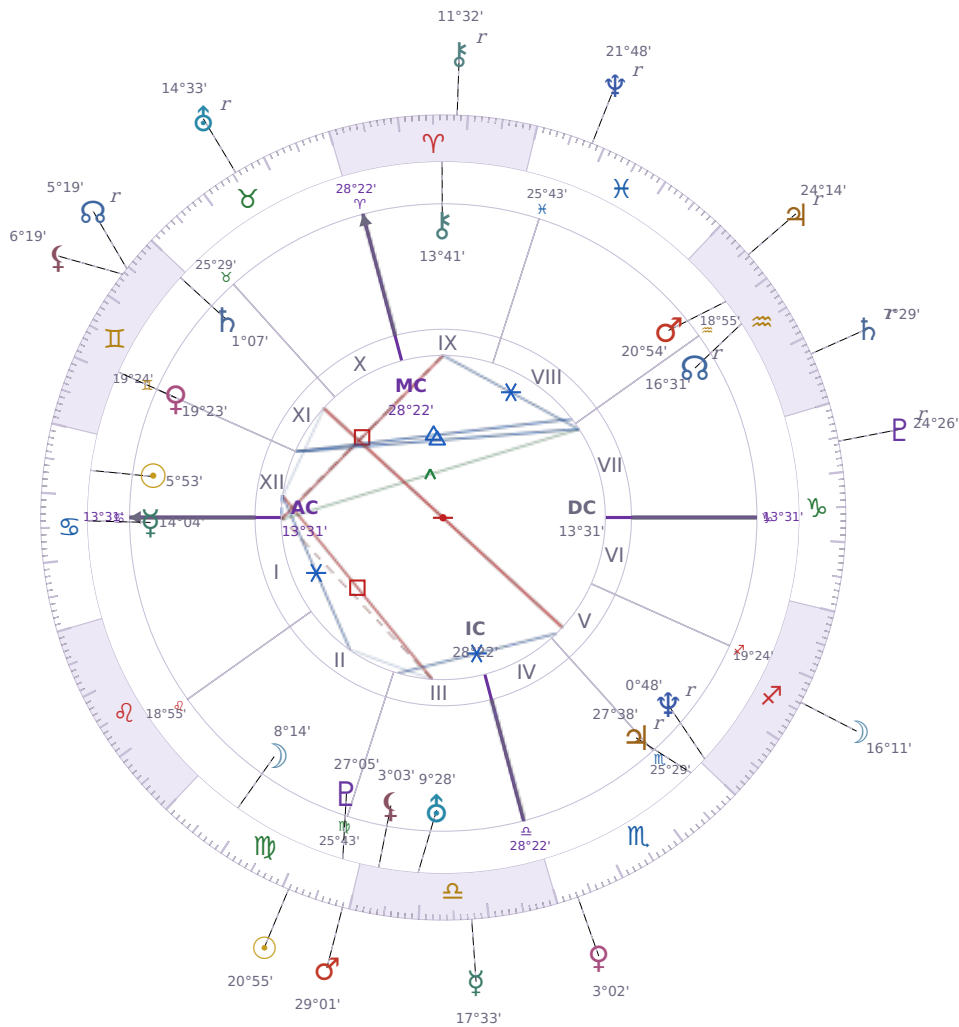

DAILY PERSONAL HOROSCOPE

Elon Reeve Musk

Businessman, entrepreneur, and political figure (born 1971)

♋ Cancer June 28, 1971 07:30 Pretoria

Monday, 13 September 2021

TRANSITS FOR TODAY

☉ Sun	in ♍ Virgo	20°55'10"
☾ Moon	in ♐ Sagittarius	16°11'11"
☿ Mercury	in ♎ Libra	17°33'32"
♀ Venus	in ♏ Scorpio	3°02'13"
♂ Mars	in ♍ Virgo	29°01'30"
♃ Jupiter	in ♒ Aquarius Rx	24°14'42"
♄ Saturn	in ♒ Aquarius Rx	7°29'44"

♅ Uranus	in ♉ Taurus Rx	14°33'01"
♆ Neptune	in ♋ Pisces Rx	21°48'37"
♇ Pluto	in ♑ Capricorn Rx	24°26'29"
♁ Chiron	in ♈ Aries Rx	11°32'17"
♊ NNode	in ♊ Gemini Rx	5°19'44"
♁ Lilith	in ♊ Gemini	6°19'44"

NATAL PLANETS

☉ Sun	in ♋ Cancer	5°53'26"	XII
☾ Moon	in ♍ Virgo	8°14'52"	II
☿ Mercury	in ♋ Cancer	14°04'03"	I
♀ Venus	in ♊ Gemini	19°23'48"	XI
♂ Mars	in ♒ Aquarius	20°54'21"	VIII
♃ Jupiter	in ♏ Scorpio	27°38'52"	V Rx
♄ Saturn	in ♊ Gemini	1°07'22"	XI
♅ Uranus	in ♎ Libra	9°28'55"	III
♆ Neptune	in ♐ Sagittarius	0°48'48"	V Rx
♇ Pluto	in ♍ Virgo	27°05'36"	III
♁ Chiron	in ♈ Aries	13°41'50"	IX
♊ North Node	in ♒ Aquarius	16°31'23"	VII Rx
♁ Lilith	in ♎ Libra	3°03'14"	III