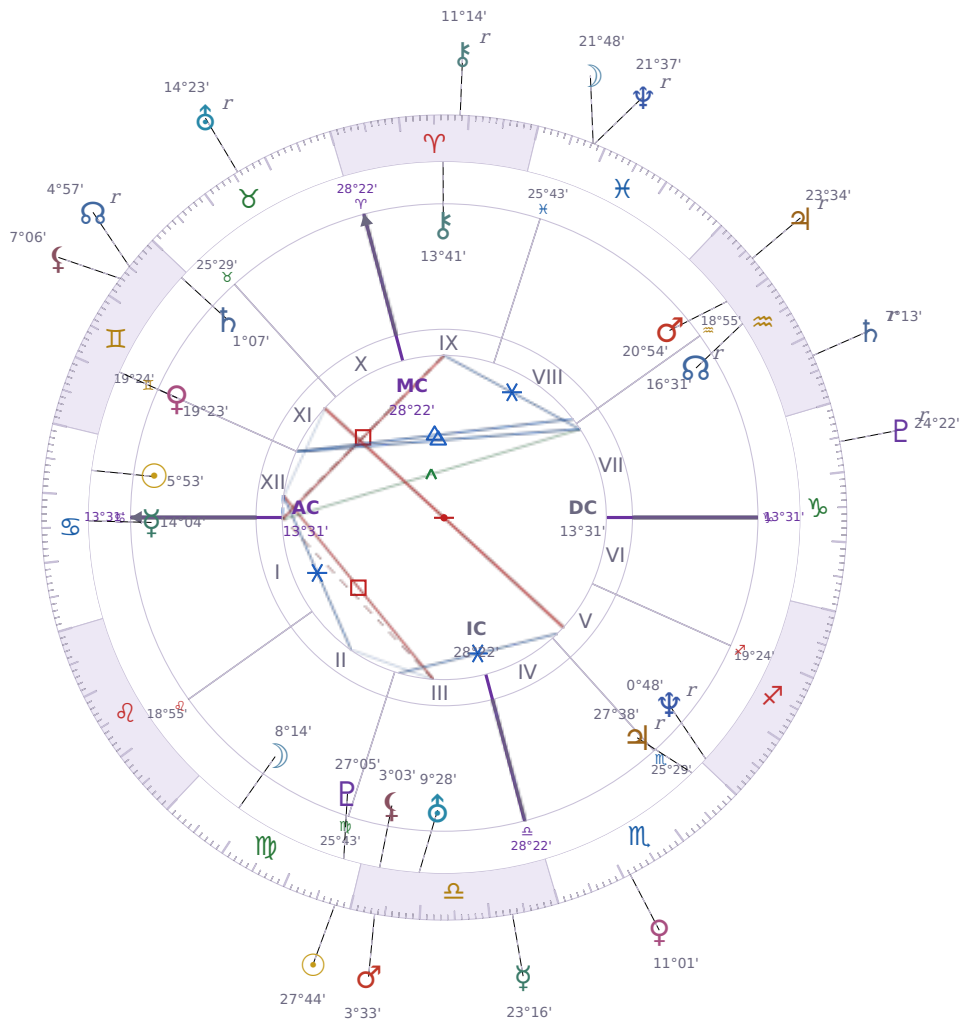

DAILY PERSONAL HOROSCOPE

Elon Reeve Musk

Businessman, entrepreneur, and political figure (born 1971)

♋ Cancer June 28, 1971 07:30 Pretoria

Monday, 20 September 2021

TRANSITS FOR TODAY

☉ Sun	in ♍ Virgo	27°44'44"
☾ Moon	in ♓ Pisces	21°48'16"
☿ Mercury	in ♎ Libra	23°16'16"
♀ Venus	in ♏ Scorpio	11°02'00"
♂ Mars	in ♎ Libra	3°33'16"
♃ Jupiter	in ♒ Aquarius Rx	23°34'43"
♄ Saturn	in ♒ Aquarius Rx	7°13'42"

♅ Uranus	in ♉ Taurus Rx	14°23'48"
♆ Neptune	in ♓ Pisces Rx	21°37'03"
♇ Pluto	in ♑ Capricorn Rx	24°22'38"
♁ Chiron	in ♈ Aries Rx	11°14'24"
♊ NNode	in ♊ Gemini Rx	4°57'29"
♁ Lilith	in ♊ Gemini	7°06'15"

NATAL PLANETS