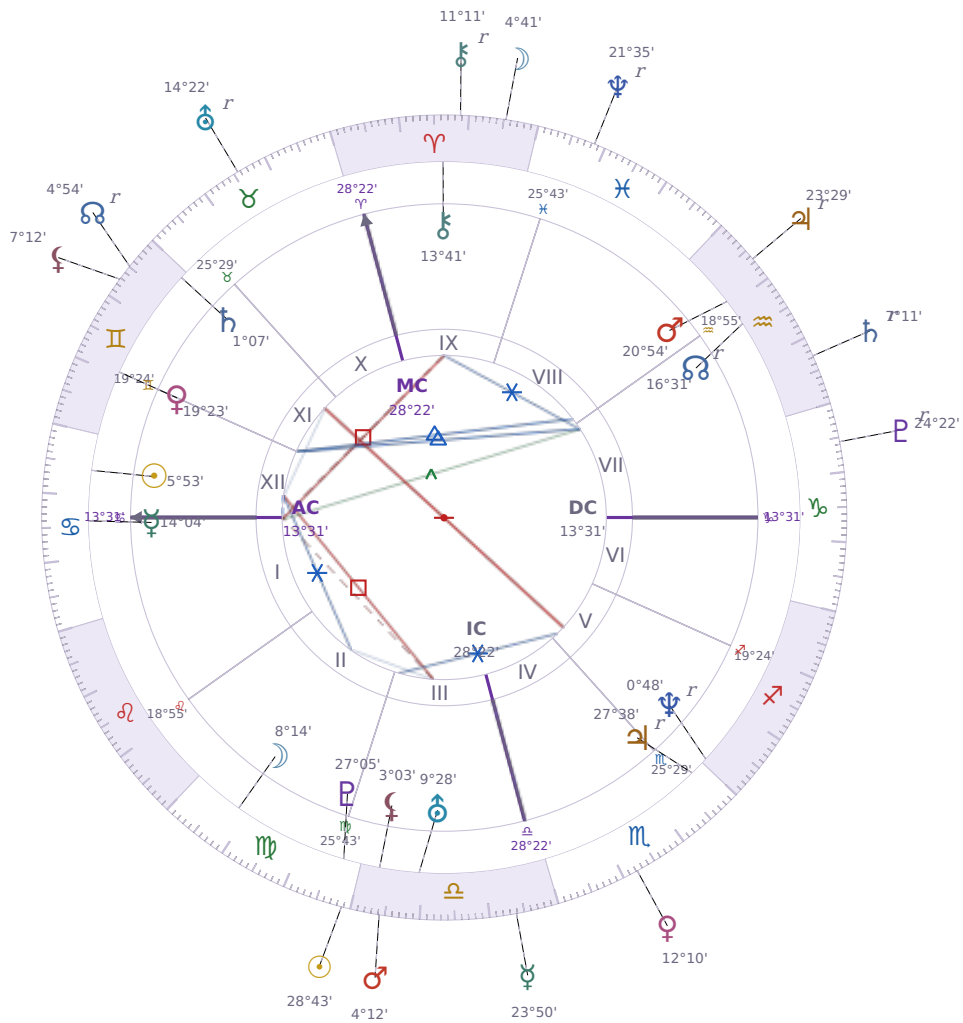

DAILY PERSONAL HOROSCOPE

Elon Reeve Musk

Businessman, entrepreneur, and political figure (born 1971)

♋ Cancer June 28, 1971 07:30 Pretoria

Tuesday, 21 September 2021

TRANSITS FOR TODAY

☉ Sun	in ♍ Virgo	28°43'22"
☾ Moon	in ♈ Aries	4°41'12"
☿ Mercury	in ♎ Libra	23°50'36"
♀ Venus	in ♏ Scorpio	12°10'06"
♂ Mars	in ♎ Libra	4°12'12"
♃ Jupiter	in ♒ Aquarius Rx	23°29'36"
♄ Saturn	in ♒ Aquarius Rx	7°11'45"

♅ Uranus	in ♉ Taurus Rx	14°22'19"
♆ Neptune	in ♋ Pisces Rx	21°35'25"
♇ Pluto	in ♏ Capricorn Rx	24°22'11"
♁ Chiron	in ♈ Aries Rx	11°11'47"
♊ NNode	in ♊ Gemini Rx	4°54'18"
♁ Lilith	in ♊ Gemini	7°12'53"

NATAL PLANETS