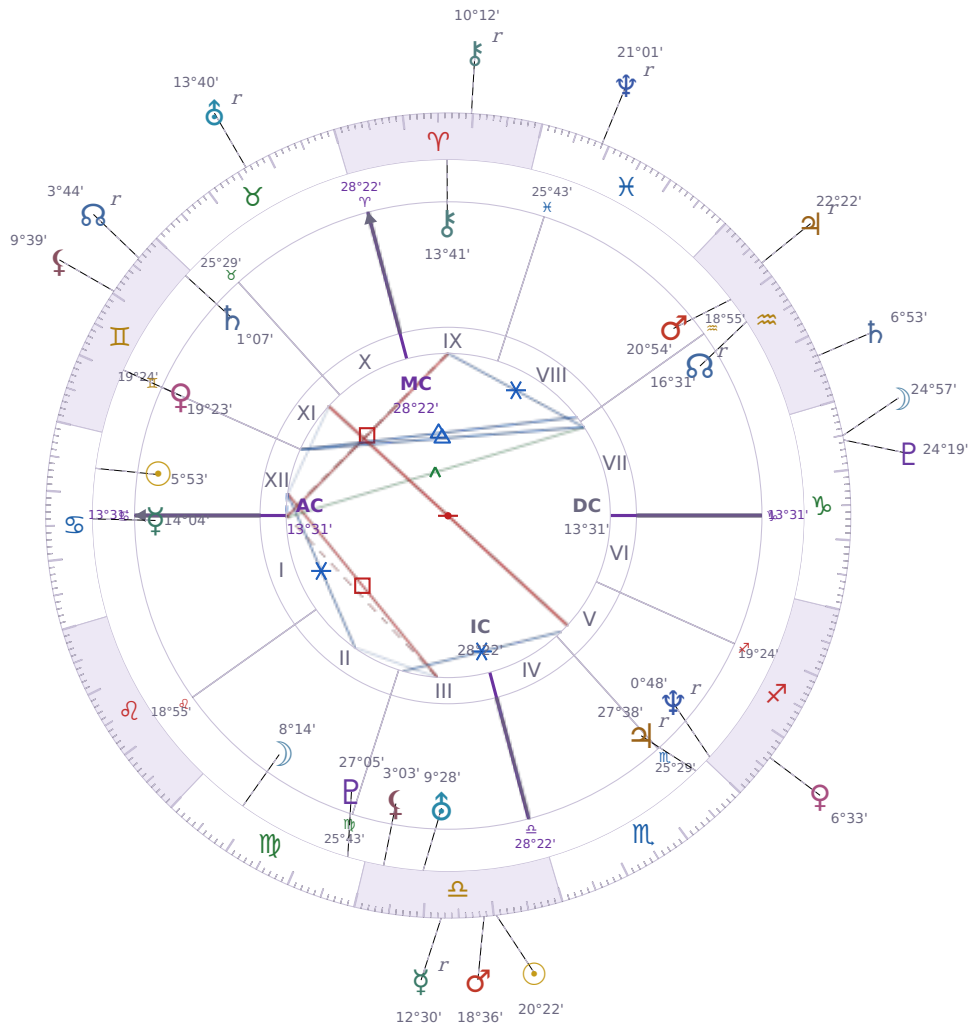

DAILY PERSONAL HOROSCOPE

Elon Reeve Musk

Businessman, entrepreneur, and political figure (born 1971)

♋ Cancer June 28, 1971 07:30 Pretoria

Wednesday, 13 October 2021

TRANSITS FOR TODAY

☉ Sun	in ♎ Libra	20°22'13"
☾ Moon	in ♑ Capricorn	24°57'53"
☿ Mercury	in ♎ Libra Rx	12°30'16"
♀ Venus	in ♐ Sagittarius	6°33'04"
♂ Mars	in ♎ Libra	18°36'54"
♃ Jupiter	in ♒ Aquarius Rx	22°22'00"
♄ Saturn	in ♒ Aquarius	6°53'01"

♅ Uranus	in ♉ Taurus Rx	13°40'46"
♆ Neptune	in ♓ Pisces Rx	21°01'33"
♇ Pluto	in ♑ Capricorn	24°19'32"
♁ Chiron	in ♈ Aries Rx	10°12'39"
♊ NNode	in ♊ Gemini Rx	3°44'24"
♁ Lilith	in ♊ Gemini	9°39'04"

NATAL PLANETS