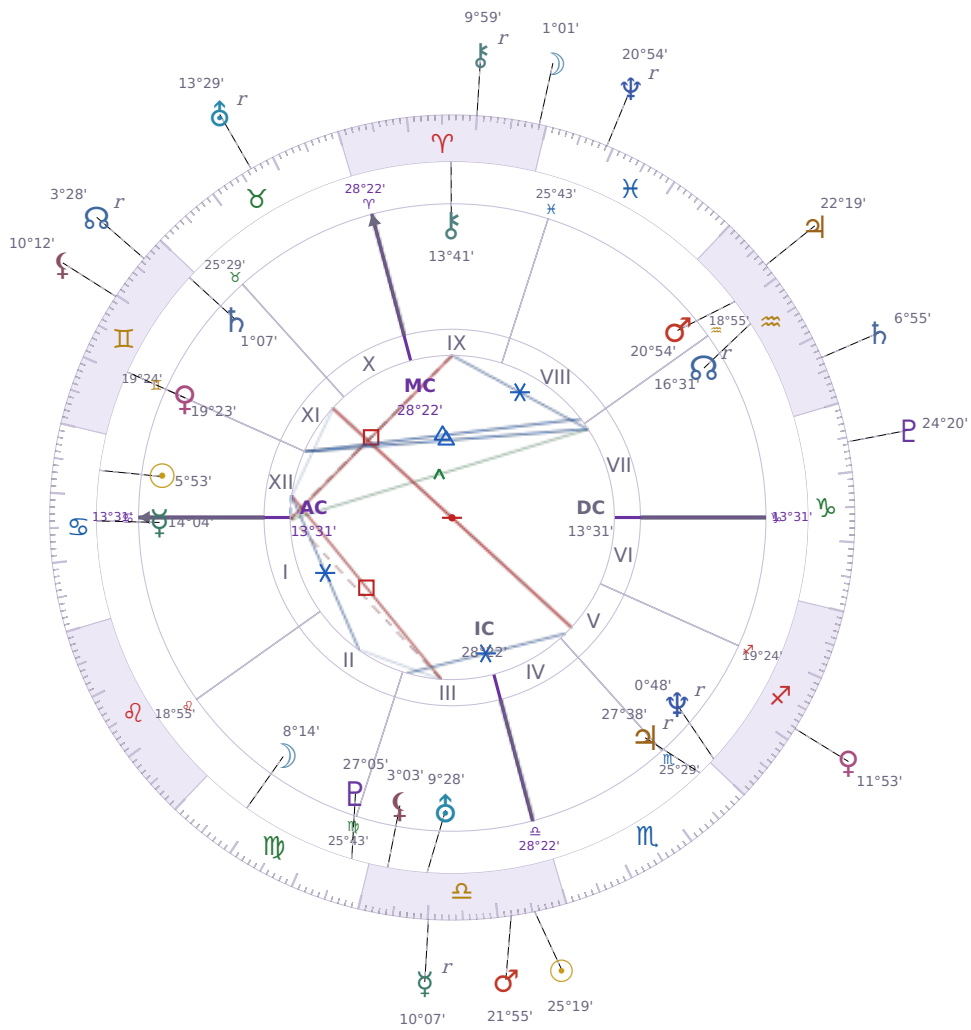

DAILY PERSONAL HOROSCOPE

Elon Reeve Musk

Businessman, entrepreneur, and political figure (born 1971)

♋ Cancer June 28, 1971 07:30 Pretoria

Monday, 18 October 2021

TRANSITS FOR TODAY

☉ Sun	in ♎ Libra	25°19'36"
☾ Moon	in ♈ Aries	1°01'14"
☿ Mercury	in ♎ Libra Rx	10°07'41"
♀ Venus	in ♐ Sagittarius	11°53'10"
♂ Mars	in ♎ Libra	21°55'36"
♃ Jupiter	in ♒ Aquarius	22°19'46"
♄ Saturn	in ♒ Aquarius	6°55'29"

♅ Uranus	in ♉ Taurus Rx	13°29'26"
♆ Neptune	in ♓ Pisces Rx	20°54'50"
♇ Pluto	in ♏ Capricorn	24°20'54"
♁ Chiron	in ♈ Aries Rx	9°59'32"
♊ NNode	in ♊ Gemini Rx	3°28'31"
♁ Lilith	in ♊ Gemini	10°12'17"

NATAL PLANETS

KEY DATE

♃ Jupiter stations Direct

Jupiter turning **direct again** means opportunities and decisions that felt stuck or unclear over the past months can finally move ahead with real momentum. What becomes **clearer now** is whether plans, applications, or deals are actually going to work — delays lift and you get actual answers instead of waiting. **Growth starts moving** in the areas where *Jupiter* sits in your chart, so watch for openings in money, work, relationships, or learning that were on pause during the retrograde.