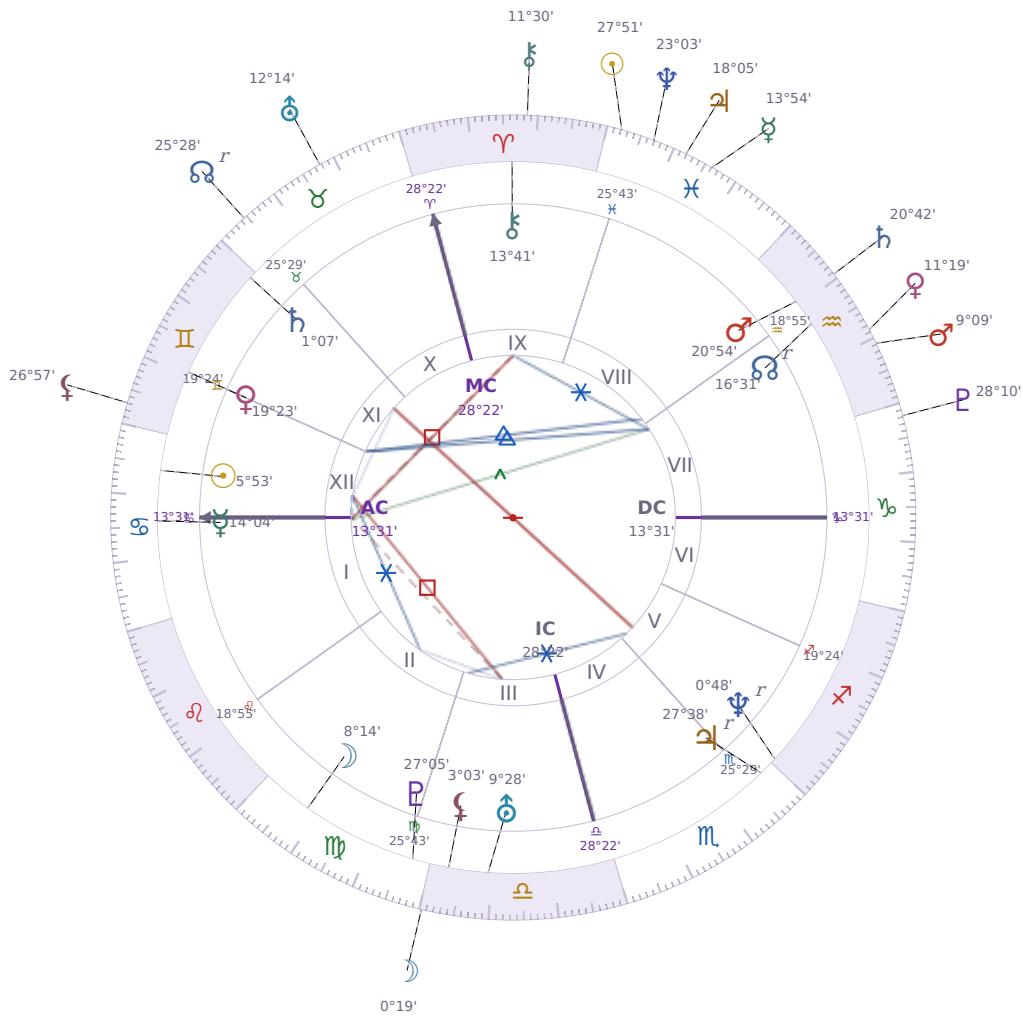

DAILY PERSONAL HOROSCOPE

Elon Reeve Musk

Businessman, entrepreneur, and political figure (born 1971)

♋ Cancer June 28, 1971 07:30 Pretoria

Friday, 18 March 2022

TRANSITS FOR TODAY

☉ Sun	in ♋ Pisces	27°51'53"
☾ Moon	in ♌ Libra	0°19'14"
☿ Mercury	in ♋ Pisces	13°54'05"
♀ Venus	in ♋ Aquarius	11°19'58"
♂ Mars	in ♋ Aquarius	9°09'36"
♃ Jupiter	in ♋ Pisces	18°05'25"
♄ Saturn	in ♋ Aquarius	20°42'56"

♅ Uranus	in ♉ Taurus	12°14'23"
♆ Neptune	in ♋ Pisces	23°03'48"
♇ Pluto	in ♏ Capricorn	28°10'28"
♁ Chiron	in ♈ Aries	11°30'06"
♁ NNode	in ♉ Taurus Rx	25°28'47"
♁ Lilith	in ♊ Gemini	26°57'04"

NATAL PLANETS

☉ Sun	in ♋ Cancer	5°53'26"	XII
☾ Moon	in ♍ Virgo	8°14'52"	II
☿ Mercury	in ♋ Cancer	14°04'03"	I
♀ Venus	in ♊ Gemini	19°23'48"	XI
♂ Mars	in ♒ Aquarius	20°54'21"	VIII
♃ Jupiter	in ♏ Scorpio	27°38'52"	V Rx
♄ Saturn	in ♊ Gemini	1°07'22"	XI
♅ Uranus	in ♎ Libra	9°28'55"	III
♆ Neptune	in ♐ Sagittarius	0°48'48"	V Rx
♇ Pluto	in ♍ Virgo	27°05'36"	III
♁ Chiron	in ♈ Aries	13°41'50"	IX
♁ North Node	in ♒ Aquarius	16°31'23"	VII Rx
♁ Lilith	in ♎ Libra	3°03'14"	III