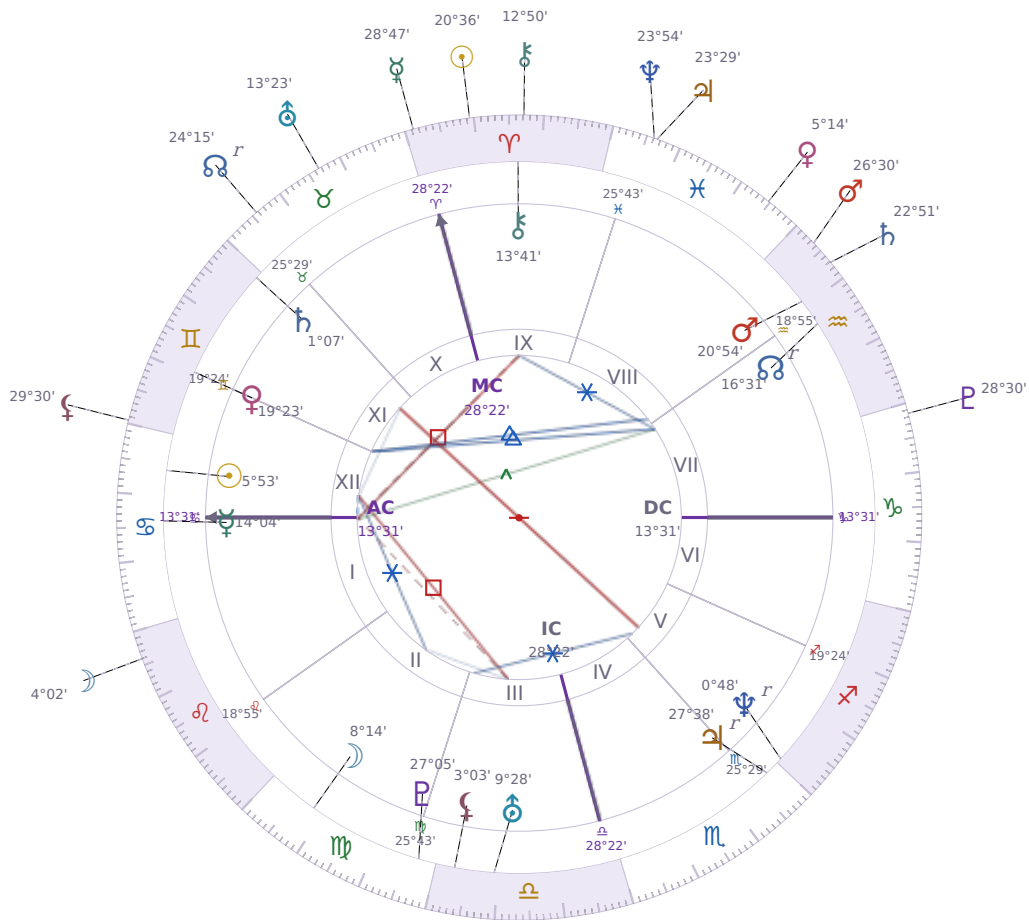

## DAILY PERSONAL HOROSCOPE

### Elon Reeve Musk

Businessman, entrepreneur, and political figure (born 1971)

♋ Cancer June 28, 1971 07:30 Pretoria

**Sunday, 10 April 2022**

#### TRANSITS FOR TODAY

☉ Sun	in ♈ Aries	20°36'05"
☾ Moon	in ♌ Leo	4°02'18"
☿ Mercury	in ♈ Aries	28°47'11"
♀ Venus	in ♋ Pisces	5°14'54"
♂ Mars	in ♒ Aquarius	26°30'05"
♃ Jupiter	in ♋ Pisces	23°29'56"
♄ Saturn	in ♒ Aquarius	22°51'47"