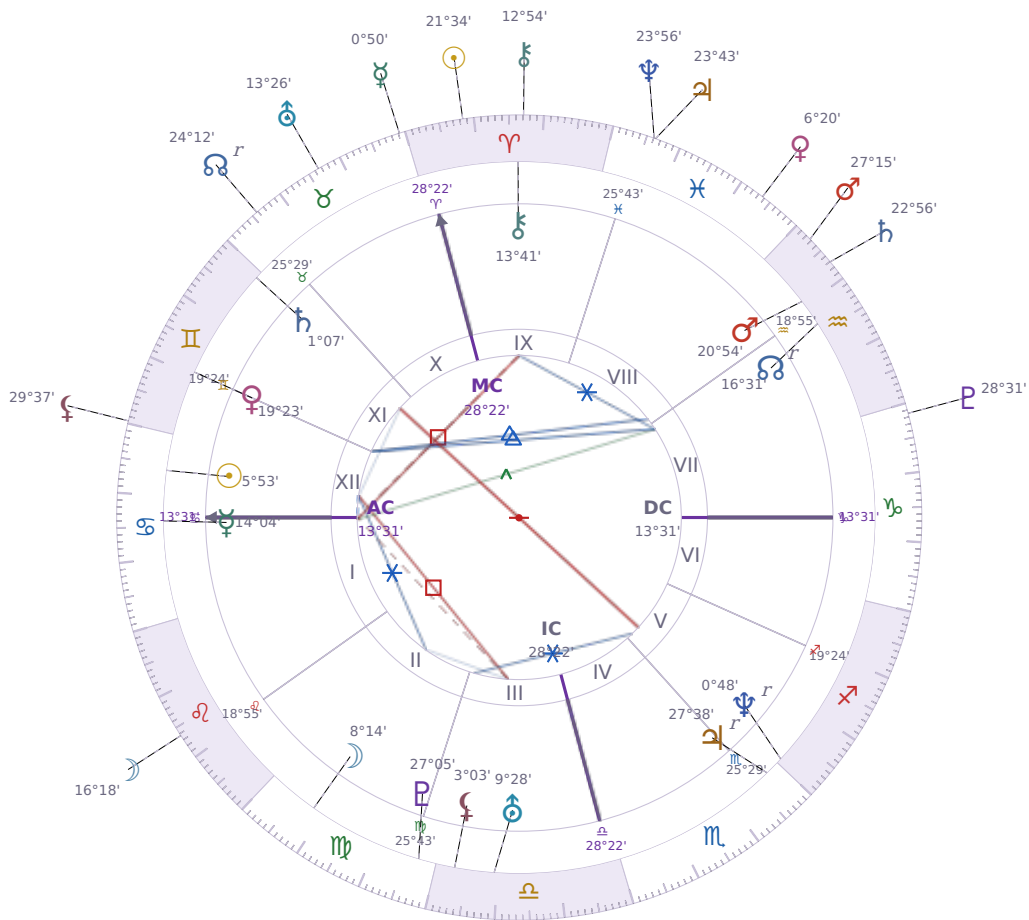

DAILY PERSONAL HOROSCOPE

Elon Reeve Musk

Businessman, entrepreneur, and political figure (born 1971)

♋ Cancer June 28, 1971 07:30 Pretoria

Monday, 11 April 2022

TRANSITS FOR TODAY

☉ Sun	in ♈ Aries	21°34'59"
☾ Moon	in ♌ Leo	16°18'29"
☿ Mercury	in ♉ Taurus	0°50'24"
♀ Venus	in ♋ Pisces	6°20'14"
♂ Mars	in ♒ Aquarius	27°15'25"
♃ Jupiter	in ♋ Pisces	23°43'36"
♄ Saturn	in ♒ Aquarius	22°56'38"

♅ Uranus	in ♉ Taurus	13°26'42"
♆ Neptune	in ♋ Pisces	23°56'28"
♇ Pluto	in ♏ Capricorn	28°31'05"
♁ Chiron	in ♈ Aries	12°54'09"
♁ NNode	in ♉ Taurus Rx	24°12'32"
♁ Lilith	in ♊ Gemini	29°37'07"

NATAL PLANETS

☉ Sun	in ♋ Cancer	5°53'26"	XII
☾ Moon	in ♍ Virgo	8°14'52"	II
☿ Mercury	in ♋ Cancer	14°04'03"	I
♀ Venus	in ♊ Gemini	19°23'48"	XI
♂ Mars	in ♒ Aquarius	20°54'21"	VIII
♃ Jupiter	in ♏ Scorpio	27°38'52"	V Rx
♄ Saturn	in ♊ Gemini	1°07'22"	XI
♅ Uranus	in ♎ Libra	9°28'55"	III
♆ Neptune	in ♐ Sagittarius	0°48'48"	V Rx
♇ Pluto	in ♍ Virgo	27°05'36"	III
♁ Chiron	in ♈ Aries	13°41'50"	IX
♁ North Node	in ♒ Aquarius	16°31'23"	VII Rx
♁ Lilith	in ♎ Libra	3°03'14"	III

KEY DATE

☿ Mercury enters ♉ Taurus

Mercury moving into *Taurus* shifts how you **communicate and think** — you'll notice yourself speaking more slowly, choosing words with care instead of rushing through sentences. At work and in conversations, people tend to **focus on practical details** and want concrete facts rather than abstract ideas, which means discussions about money, plans, or decisions take longer but reach clearer agreements. This transit makes most people **stick to their positions** once they've decided something, so expect less back-and-forth and more people digging in on what they actually believe.