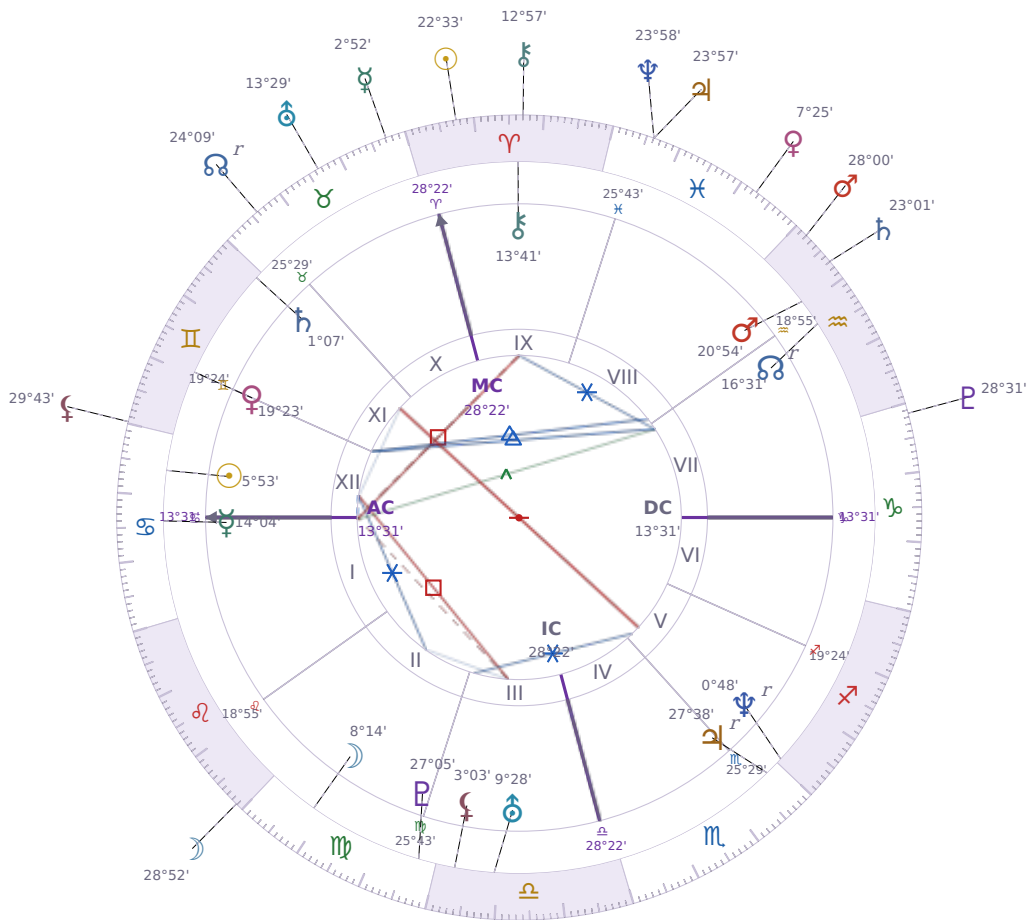

DAILY PERSONAL HOROSCOPE

Elon Reeve Musk

Businessman, entrepreneur, and political figure (born 1971)

♋ Cancer June 28, 1971 07:30 Pretoria

Tuesday, 12 April 2022

TRANSITS FOR TODAY

☉ Sun	in ♈ Aries	22°33'50"
☾ Moon	in ♌ Leo	28°52'20"
☿ Mercury	in ♉ Taurus	2°52'27"
♀ Venus	in ♋ Pisces	7°25'45"
♂ Mars	in ♒ Aquarius	28°00'46"
♃ Jupiter	in ♋ Pisces	23°57'14"
♄ Saturn	in ♒ Aquarius	23°01'25"

♅ Uranus	in ♉ Taurus	13°29'59"
♆ Neptune	in ♋ Pisces	23°58'32"
♇ Pluto	in ♏ Capricorn	28°31'36"
♁ Chiron	in ♈ Aries	12°57'39"
♁ NNode	in ♉ Taurus Rx	24°09'21"
♁ Lilith	in ♊ Gemini	29°43'47"

NATAL PLANETS

☉ Sun	in ♋ Cancer	5°53'26"	XII
☾ Moon	in ♍ Virgo	8°14'52"	II
☿ Mercury	in ♋ Cancer	14°04'03"	I
♀ Venus	in ♊ Gemini	19°23'48"	XI
♂ Mars	in ♒ Aquarius	20°54'21"	VIII
♃ Jupiter	in ♏ Scorpio	27°38'52"	V Rx
♄ Saturn	in ♊ Gemini	1°07'22"	XI
♅ Uranus	in ♎ Libra	9°28'55"	III
♆ Neptune	in ♐ Sagittarius	0°48'48"	V Rx
♇ Pluto	in ♍ Virgo	27°05'36"	III
♁ Chiron	in ♈ Aries	13°41'50"	IX
♁ North Node	in ♒ Aquarius	16°31'23"	VII Rx
♁ Lilith	in ♎ Libra	3°03'14"	III