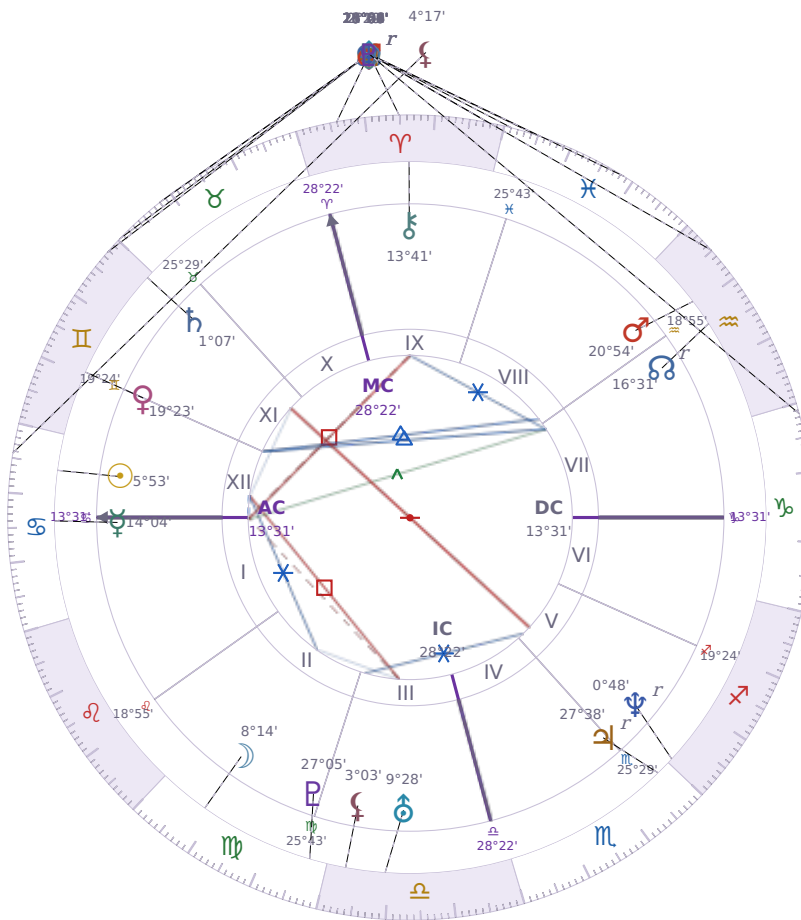

DAILY PERSONAL HOROSCOPE

Elon Reeve Musk

Businessman, entrepreneur, and political figure (born 1971)

♋ Cancer June 28, 1971 07:30 Pretoria

Monday, 23 May 2022

TRANSITS FOR TODAY

☉ Sun	in ♊ Gemini	2°20'57"
☾ Moon	in ♓ Pisces	11°26'35"
☿ Mercury	in ♉ Taurus Rx	29°44'41"
♀ Venus	in ♈ Aries	24°01'21"
♂ Mars	in ♓ Pisces	28°54'10"
♃ Jupiter	in ♎ Aries	2°19'09"
♄ Saturn	in ♒ Aquarius	25°07'35"

♅ Uranus	in ♉ Taurus	15°50'08"
♆ Neptune	in ♋ Pisces	25°05'55"
♇ Pluto	in ♑ Capricorn Rx	28°28'08"
♁ Chiron	in ♈ Aries	15°06'19"
♁ NNode	in ♉ Taurus Rx	21°59'05"
♁ Lilith	in ♋ Cancer	4°17'30"

NATAL PLANETS

☉ Sun	in ♋ Cancer	5°53'26"	XII
☾ Moon	in ♍ Virgo	8°14'52"	II
☿ Mercury	in ♋ Cancer	14°04'03"	I
♀ Venus	in ♊ Gemini	19°23'48"	XI
♂ Mars	in ♒ Aquarius	20°54'21"	VIII
♃ Jupiter	in ♏ Scorpio	27°38'52"	V Rx
♄ Saturn	in ♊ Gemini	1°07'22"	XI
♅ Uranus	in ♎ Libra	9°28'55"	III
♆ Neptune	in ♐ Sagittarius	0°48'48"	V Rx
♇ Pluto	in ♍ Virgo	27°05'36"	III
♁ Chiron	in ♈ Aries	13°41'50"	IX
♁ North Node	in ♒ Aquarius	16°31'23"	VII Rx
♁ Lilith	in ♎ Libra	3°03'14"	III

KEY DATE

☿ Mercury enters ♉ Taurus

Mercury moving into *Taurus* shifts how you **communicate and think** — you'll notice yourself speaking more slowly, choosing words with care instead of rushing through sentences. At work and in conversations, people tend to **focus on practical details** and want concrete facts rather than abstract ideas, which means discussions about money, plans, or decisions take longer but reach clearer agreements. This transit makes most people **stick to their positions** once they've decided something, so expect less back-and-forth and more people digging in on what they actually believe.