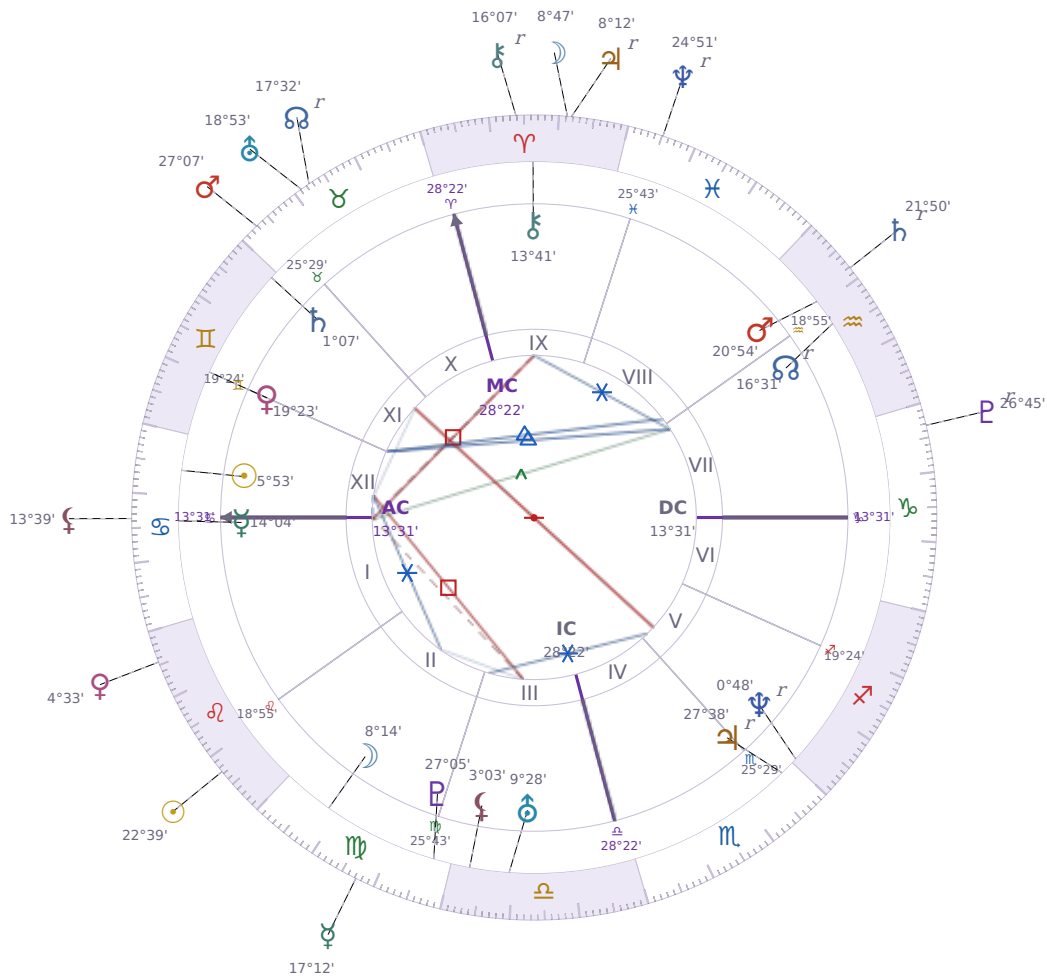

DAILY PERSONAL HOROSCOPE

Elon Reeve Musk

Businessman, entrepreneur, and political figure (born 1971)

♋ Cancer June 28, 1971 07:30 Pretoria

Monday, 15 August 2022

TRANSITS FOR TODAY

☉ Sun	in ♌ Leo	22°39'12"
☾ Moon	in ♈ Aries	8°47'20"
☿ Mercury	in ♍ Virgo	17°12'20"
♀ Venus	in ♌ Leo	4°33'40"
♂ Mars	in ♉ Taurus	27°07'43"
♃ Jupiter	in ♈ Aries Rx	8°12'33"
♄ Saturn	in ♒ Aquarius Rx	21°50'29"