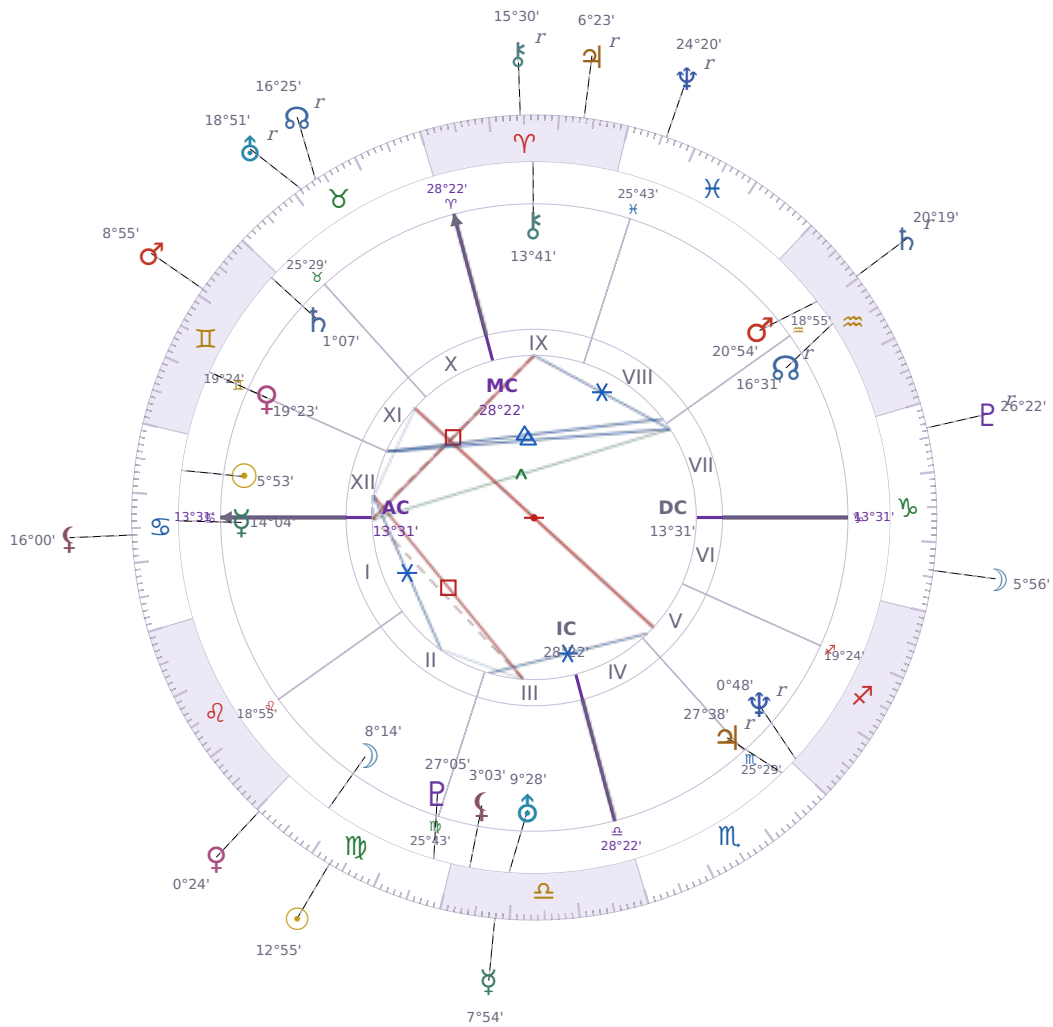

DAILY PERSONAL HOROSCOPE

Elon Reeve Musk

Businessman, entrepreneur, and political figure (born 1971)

♋ Cancer June 28, 1971 07:30 Pretoria

Monday, 5 September 2022

TRANSITS FOR TODAY

☉ Sun	in ♍ Virgo	12°55'03"
☾ Moon	in ♑ Capricorn	5°56'54"
☿ Mercury	in ♎ Libra	7°54'02"
♀ Venus	in ♍ Virgo	0°24'28"
♂ Mars	in ♊ Gemini	8°55'34"
♃ Jupiter	in ♈ Aries Rx	6°23'32"
♄ Saturn	in ♒ Aquarius Rx	20°19'54"

♅ Uranus	in ♉ Taurus Rx	18°51'42"
♆ Neptune	in ♋ Pisces Rx	24°20'27"
♇ Pluto	in ♑ Capricorn Rx	26°22'17"
♁ Chiron	in ♈ Aries Rx	15°30'12"
♁ NNode	in ♉ Taurus Rx	16°25'31"
♁ Lilith	in ♋ Cancer	16°00'14"

NATAL PLANETS

☉ Sun	in ♋ Cancer	5°53'26"	XII
☾ Moon	in ♍ Virgo	8°14'52"	II
☿ Mercury	in ♋ Cancer	14°04'03"	I
♀ Venus	in ♊ Gemini	19°23'48"	XI
♂ Mars	in ♒ Aquarius	20°54'21"	VIII
♃ Jupiter	in ♏ Scorpio	27°38'52"	V Rx
♄ Saturn	in ♊ Gemini	1°07'22"	XI
♅ Uranus	in ♎ Libra	9°28'55"	III
♆ Neptune	in ♐ Sagittarius	0°48'48"	V Rx
♇ Pluto	in ♍ Virgo	27°05'36"	III
♁ Chiron	in ♈ Aries	13°41'50"	IX
♁ North Node	in ♒ Aquarius	16°31'23"	VII Rx
♁ Lilith	in ♎ Libra	3°03'14"	III