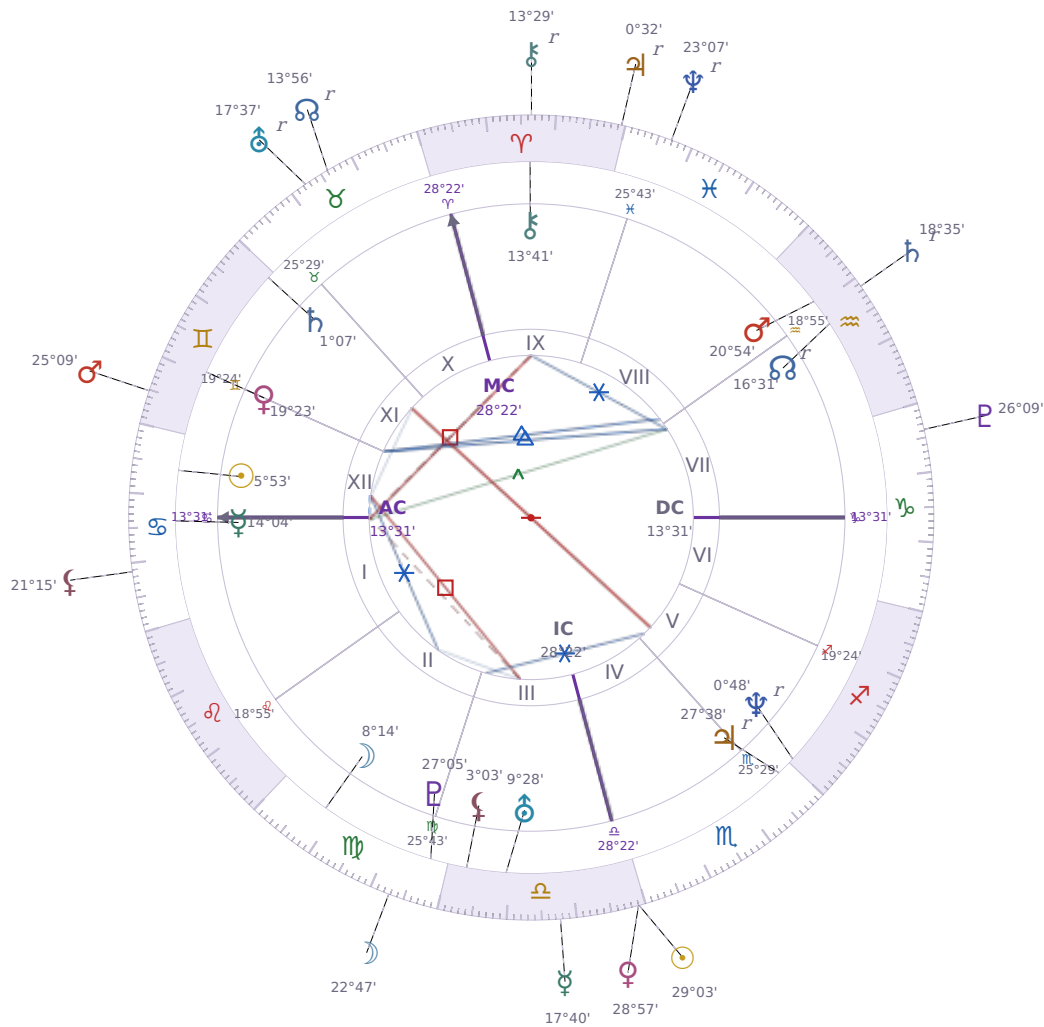

DAILY PERSONAL HOROSCOPE

Elon Reeve Musk

Businessman, entrepreneur, and political figure (born 1971)

♋ Cancer June 28, 1971 07:30 Pretoria

Saturday, 22 October 2022

TRANSITS FOR TODAY

☉ Sun	in ♎ Libra	29°03'46"
☾ Moon	in ♍ Virgo	22°47'28"
☿ Mercury	in ♎ Libra	17°40'31"
♀ Venus	in ♎ Libra	28°57'48"
♂ Mars	in ♊ Gemini	25°09'28"
♃ Jupiter	in ♈ Aries Rx	0°32'21"
♄ Saturn	in ♒ Aquarius Rx	18°35'20"

♅ Uranus	in ♉ Taurus	Rx	17°37'57"
♆ Neptune	in ♓ Pisces	Rx	23°07'28"
♇ Pluto	in ♑ Capricorn		26°09'41"
♄ Chiron	in ♈ Aries	Rx	13°29'02"
♁ NNode	in ♉ Taurus	Rx	13°56'10"
♁ Lilith	in ♋ Cancer		21°15'30"

NATAL PLANETS

☉ Sun	in ♋ Cancer		5°53'26"	XII
☾ Moon	in ♍ Virgo		8°14'52"	II
☿ Mercury	in ♋ Cancer		14°04'03"	I
♀ Venus	in ♊ Gemini		19°23'48"	XI
♂ Mars	in ♒ Aquarius		20°54'21"	VIII
♃ Jupiter	in ♏ Scorpio		27°38'52"	V Rx
♄ Saturn	in ♊ Gemini		1°07'22"	XI
♅ Uranus	in ♎ Libra		9°28'55"	III
♆ Neptune	in ♐ Sagittarius		0°48'48"	V Rx
♇ Pluto	in ♍ Virgo		27°05'36"	III
♄ Chiron	in ♈ Aries		13°41'50"	IX
♁ North Node	in ♒ Aquarius		16°31'23"	VII Rx
♁ Lilith	in ♎ Libra		3°03'14"	III

Saturday · ♄ Saturn

Colors: Violet

Stone: Obsidian

Number: 8