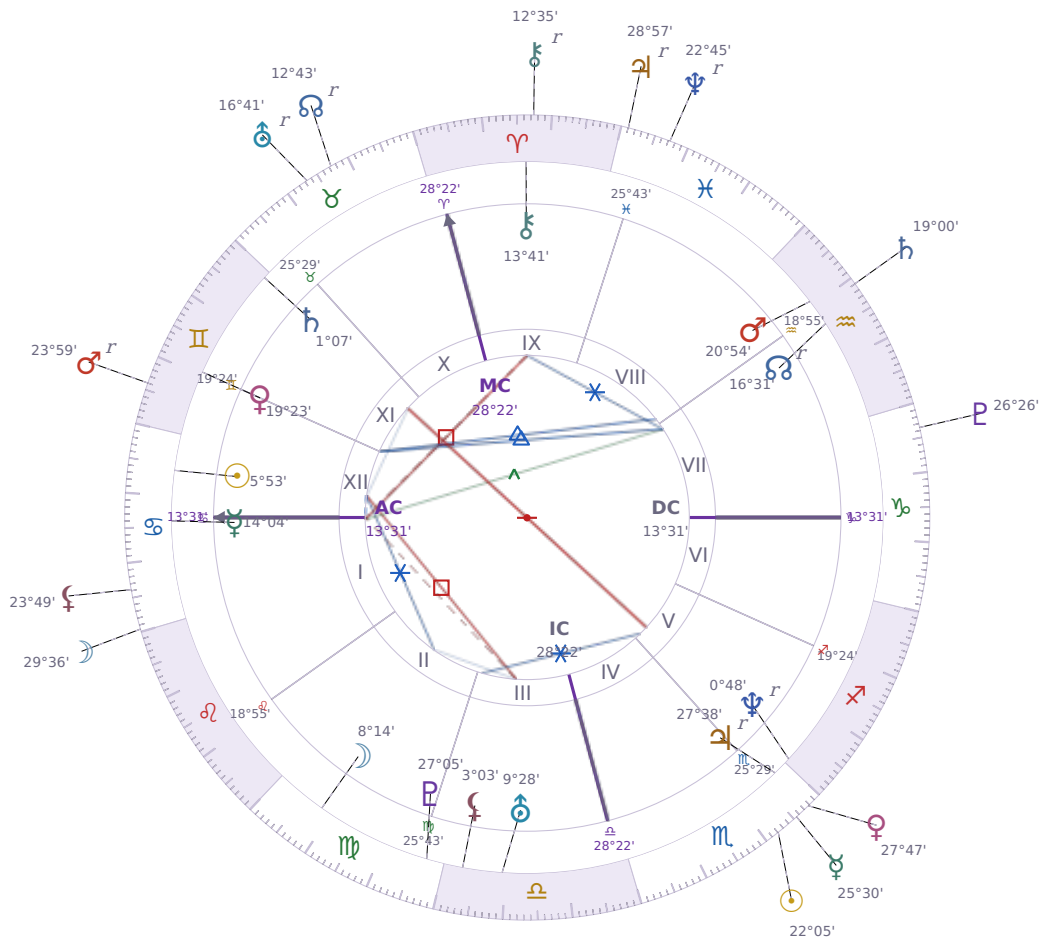

DAILY PERSONAL HOROSCOPE

Elon Reeve Musk

Businessman, entrepreneur, and political figure (born 1971)

♋ Cancer June 28, 1971 07:30 Pretoria

Monday, 14 November 2022

TRANSITS FOR TODAY

☉ Sun	in ♏ Scorpio	22°05'07"
☾ Moon	in ♋ Cancer	29°36'25"
☿ Mercury	in ♏ Scorpio	25°30'04"
♀ Venus	in ♏ Scorpio	27°47'49"
♂ Mars	in ♊ Gemini Rx	23°59'33"
♃ Jupiter	in ♓ Pisces Rx	28°57'14"
♄ Saturn	in ♏ Aquarius	19°00'52"

♅ Uranus	in ♉ Taurus Rx	16°41'50"
♆ Neptune	in ♓ Pisces Rx	22°45'07"
♇ Pluto	in ♑ Capricorn	26°26'25"
♁ Chiron	in ♈ Aries Rx	12°35'58"
♁ NNode	in ♉ Taurus Rx	12°43'06"
♁ Lilith	in ♋ Cancer	23°49'56"

NATAL PLANETS