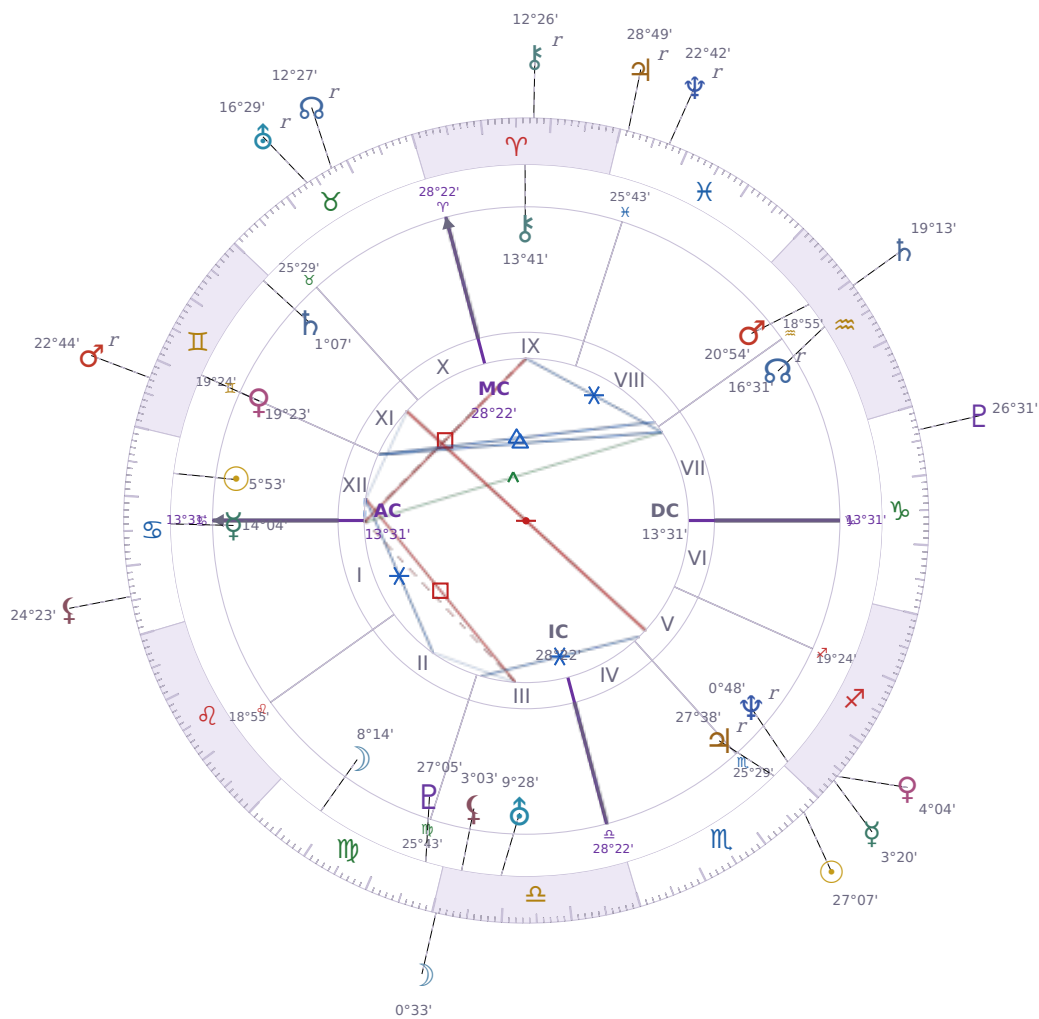

## DAILY PERSONAL HOROSCOPE

### Elon Reeve Musk

Businessman, entrepreneur, and political figure (born 1971)

♋ Cancer June 28, 1971 07:30 Pretoria

**Saturday, 19 November 2022**