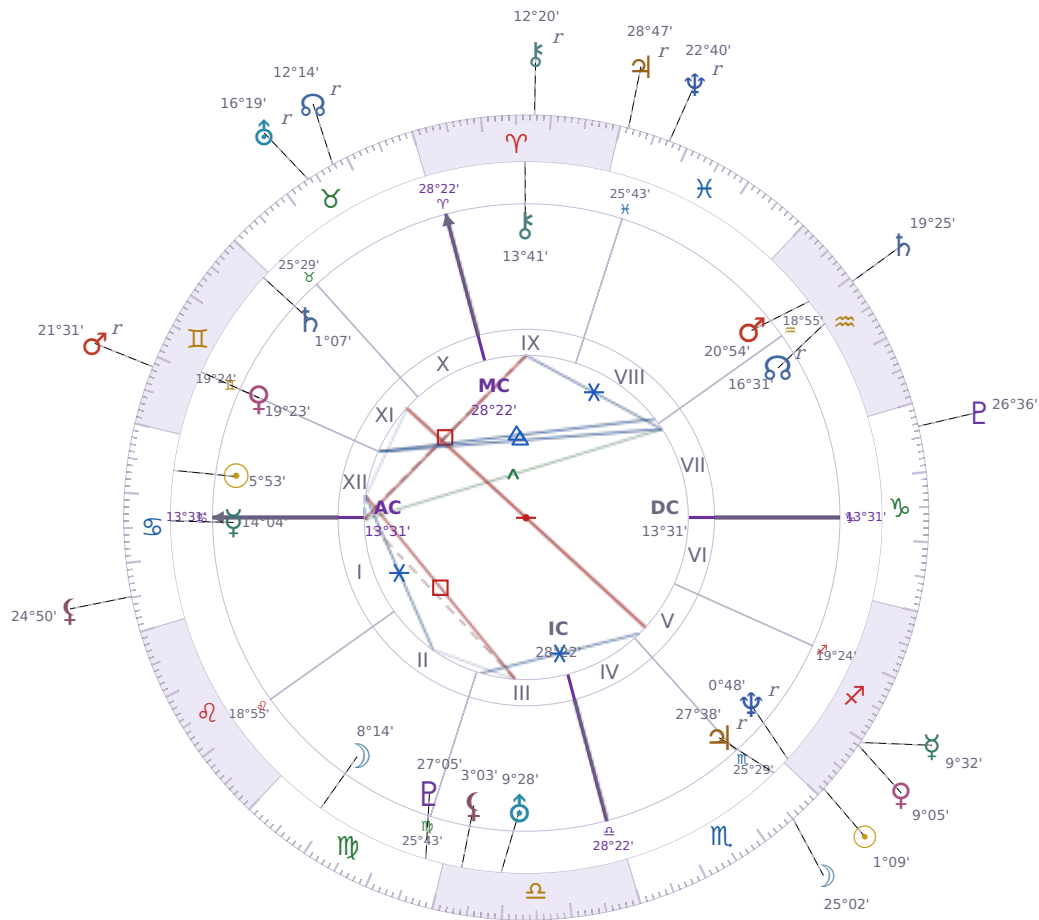

DAILY PERSONAL HOROSCOPE

Elon Reeve Musk

Businessman, entrepreneur, and political figure (born 1971)

♋ Cancer June 28, 1971 07:30 Pretoria

Wednesday, 23 November 2022

TRANSITS FOR TODAY

☉ Sun	in ♏ Sagittarius	1°09'53"
☾ Moon	in ♏ Scorpio	25°02'06"
☿ Mercury	in ♏ Sagittarius	9°32'31"
♀ Venus	in ♏ Sagittarius	9°05'26"
♂ Mars	in ♊ Gemini Rx	21°31'59"
♃ Jupiter	in ♏ Pisces Rx	28°47'56"
♄ Saturn	in ♏ Aquarius	19°25'07"

♅ Uranus	in ♉ Taurus Rx	16°19'55"
♆ Neptune	in ♓ Pisces Rx	22°40'34"
♇ Pluto	in ♏ Capricorn	26°36'47"
♁ Chiron	in ♈ Aries Rx	12°20'10"
♁ NNode	in ♉ Taurus Rx	12°14'30"
♁ Lilith	in ♋ Cancer	24°50'22"

NATAL PLANETS