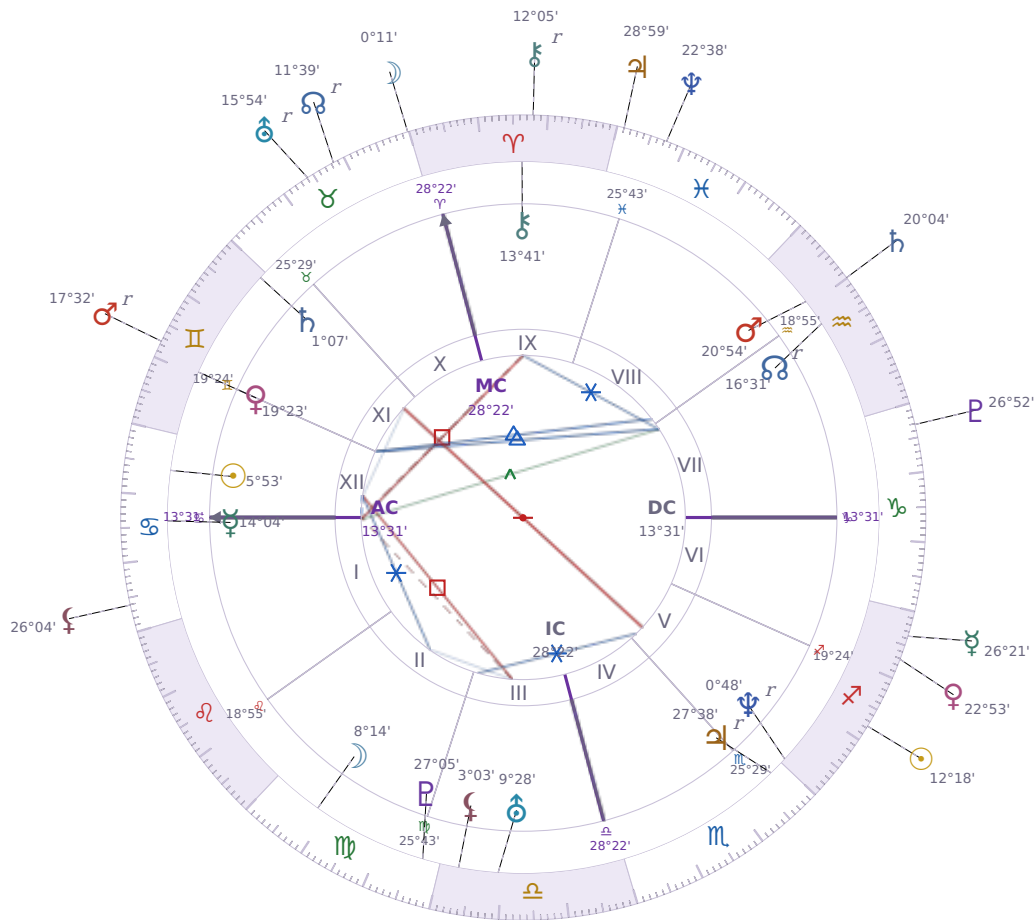

DAILY PERSONAL HOROSCOPE

Elon Reeve Musk

Businessman, entrepreneur, and political figure (born 1971)

♋ Cancer June 28, 1971 07:30 Pretoria

Sunday, 4 December 2022

TRANSITS FOR TODAY

☉ Sun	in ♏ Sagittarius	12°18'16"
☾ Moon	in ♉ Taurus	0°11'48"
☿ Mercury	in ♏ Sagittarius	26°21'42"
♀ Venus	in ♏ Sagittarius	22°53'44"
♂ Mars	in ♊ Gemini Rx	17°32'17"
♃ Jupiter	in ♏ Pisces	28°59'28"
♄ Saturn	in ♒ Aquarius	20°04'51"

♅ Uranus	in ♉ Taurus Rx	15°54'56"
♆ Neptune	in ♓ Pisces	22°38'42"
♇ Pluto	in ♑ Capricorn	26°52'02"
♁ Chiron	in ♈ Aries Rx	12°05'56"
♁ NNode	in ♉ Taurus Rx	11°39'34"
♁ Lilith	in ♋ Cancer	26°04'17"

NATAL PLANETS

☉ Sun	in ♋ Cancer	5°53'26"	XII
☾ Moon	in ♍ Virgo	8°14'52"	II
☿ Mercury	in ♋ Cancer	14°04'03"	I
♀ Venus	in ♊ Gemini	19°23'48"	XI
♂ Mars	in ♒ Aquarius	20°54'21"	VIII
♃ Jupiter	in ♏ Scorpio	27°38'52"	V Rx
♄ Saturn	in ♊ Gemini	1°07'22"	XI
♅ Uranus	in ♎ Libra	9°28'55"	III
♆ Neptune	in ♐ Sagittarius	0°48'48"	V Rx
♇ Pluto	in ♍ Virgo	27°05'36"	III
♁ Chiron	in ♈ Aries	13°41'50"	IX
♁ North Node	in ♒ Aquarius	16°31'23"	VII Rx
♁ Lilith	in ♎ Libra	3°03'14"	III

★ = natal resonance — this transit echoes your birth chart, amplifying its influence

LUNAR DAY

Moon in ♉ Taurus · Day 12 / 30 · Waxing Gibbous

The pace slows considerably during this transit as comfort and familiar surroundings take priority over efficiency. Resistance to change hardens, and any disruption to routine tends to provoke stubborn pushback.