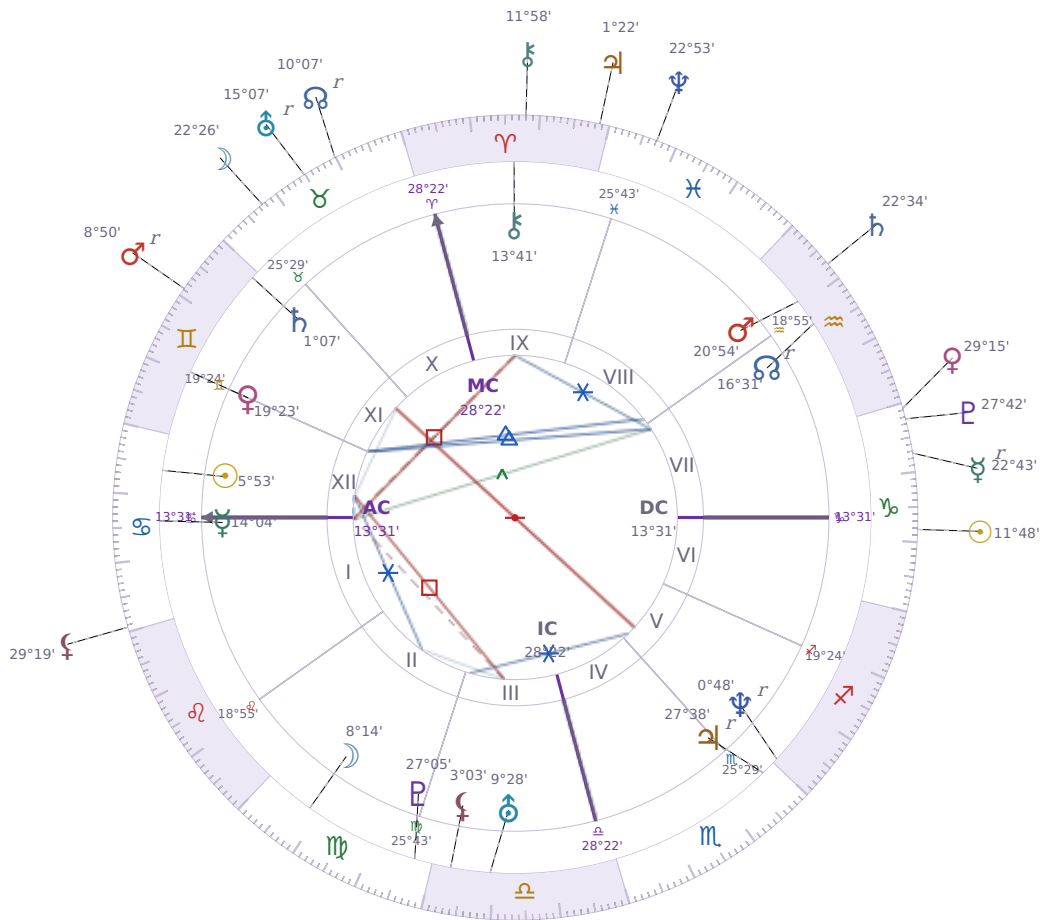

DAILY PERSONAL HOROSCOPE

Elon Reeve Musk

Businessman, entrepreneur, and political figure (born 1971)

♋ Cancer June 28, 1971 07:30 Pretoria

Monday, 2 January 2023

TRANSITS FOR TODAY

☉ Sun	in ♏ Capricorn	11°48'45"
☾ Moon	in ♈ Taurus	22°26'37"
☿ Mercury	in ♏ Capricorn Rx	22°43'17"
♀ Venus	in ♏ Capricorn	29°15'41"
♂ Mars	in ♊ Gemini Rx	8°50'30"
♃ Jupiter	in ♈ Aries	1°22'37"
♄ Saturn	in ♏ Aquarius	22°34'10"

♅ Uranus	in ♉ Taurus Rx	15°07'15"
♆ Neptune	in ♓ Pisces	22°53'42"
♇ Pluto	in ♑ Capricorn	27°42'19"
♁ Chiron	in ♈ Aries	11°58'55"
♊ NNode	in ♉ Taurus Rx	10°07'27"
♁ Lilith	in ♋ Cancer	29°19'11"

NATAL PLANETS

☉ Sun	in ♋ Cancer	5°53'26"	XII
☾ Moon	in ♍ Virgo	8°14'52"	II
☿ Mercury	in ♋ Cancer	14°04'03"	I
♀ Venus	in ♊ Gemini	19°23'48"	XI
♂ Mars	in ♒ Aquarius	20°54'21"	VIII
♃ Jupiter	in ♏ Scorpio	27°38'52"	V Rx
♄ Saturn	in ♊ Gemini	1°07'22"	XI
♅ Uranus	in ♎ Libra	9°28'55"	III
♆ Neptune	in ♐ Sagittarius	0°48'48"	V Rx
♇ Pluto	in ♍ Virgo	27°05'36"	III
♁ Chiron	in ♈ Aries	13°41'50"	IX
♊ North Node	in ♒ Aquarius	16°31'23"	VII Rx
♁ Lilith	in ♎ Libra	3°03'14"	III