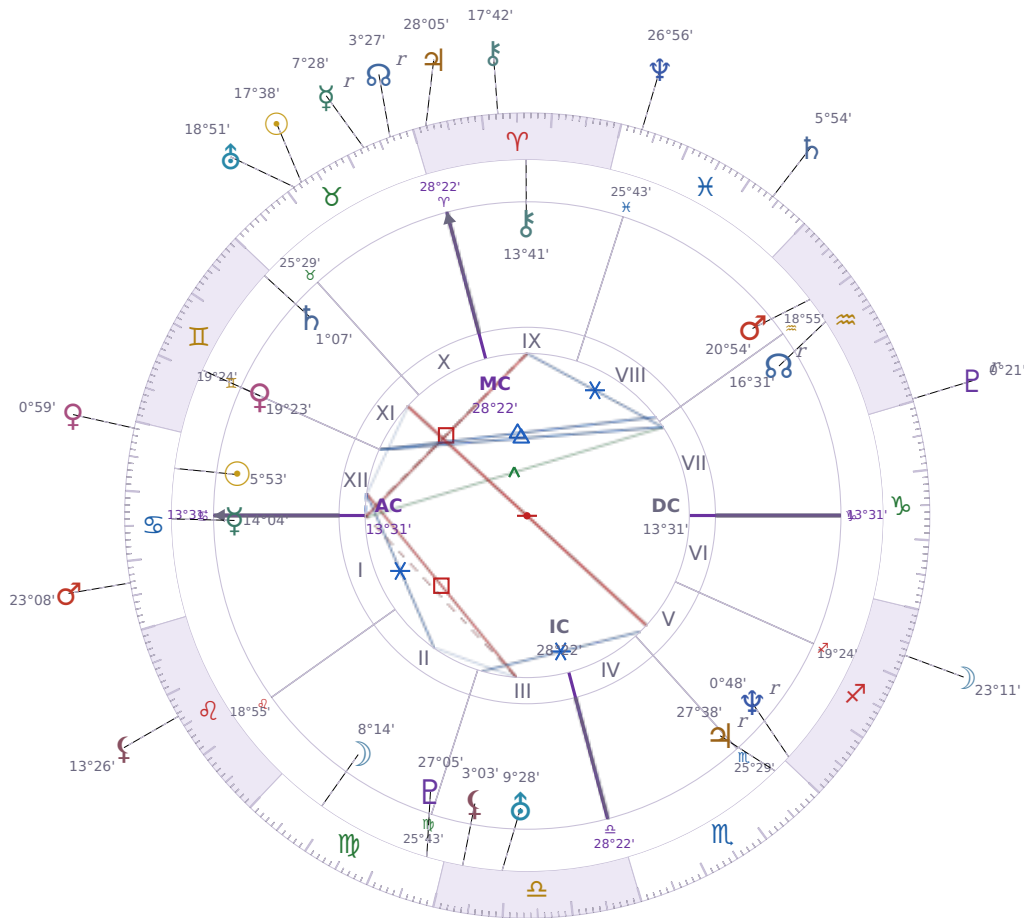

DAILY PERSONAL HOROSCOPE

Elon Reeve Musk

Businessman, entrepreneur, and political figure (born 1971)

♋ Cancer June 28, 1971 07:30 Pretoria

Monday, 8 May 2023

TRANSITS FOR TODAY

☉ Sun	in ♉ Taurus	17°38'57"
☾ Moon	in ♐ Sagittarius	23°11'59"
☿ Mercury	in ♉ Taurus Rx	7°28'23"
♀ Venus	in ♋ Cancer	0°59'15"
♂ Mars	in ♋ Cancer	23°08'55"
♃ Jupiter	in ♈ Aries	28°05'54"
♄ Saturn	in ♓ Pisces	5°54'43"

♅ Uranus	in ♉ Taurus	18°51'32"
♆ Neptune	in ♓ Pisces	26°56'28"
♇ Pluto	in ♒ Aquarius Rx	0°21'12"
♁ Chiron	in ♈ Aries	17°42'49"
♁ NNode	in ♉ Taurus Rx	3°27'07"
♁ Lilith	in ♌ Leo	13°26'19"

NATAL PLANETS

☉ Sun	in ♋ Cancer	5°53'26"	XII
☾ Moon	in ♍ Virgo	8°14'52"	II
☿ Mercury	in ♋ Cancer	14°04'03"	I
♀ Venus	in ♊ Gemini	19°23'48"	XI
♂ Mars	in ♒ Aquarius	20°54'21"	VIII
♃ Jupiter	in ♏ Scorpio	27°38'52"	V Rx
♄ Saturn	in ♊ Gemini	1°07'22"	XI
♅ Uranus	in ♎ Libra	9°28'55"	III
♆ Neptune	in ♐ Sagittarius	0°48'48"	V Rx
♇ Pluto	in ♍ Virgo	27°05'36"	III
♁ Chiron	in ♈ Aries	13°41'50"	IX
♁ North Node	in ♒ Aquarius	16°31'23"	VII Rx
♁ Lilith	in ♎ Libra	3°03'14"	III

KEY DATE

♀ Venus enters ♋ Cancer

Venus in *Cancer* makes people **more careful about who they let close**, and they often notice themselves wanting **deeper emotional connection** instead of surface-level interaction. In relationships and work, this shows up as spending more time with people who feel **safe and familiar**, while casual friendships might feel less interesting. Most people find themselves **expressing care through practical actions** — cooking, checking in, remembering details — rather than grand gestures or words.