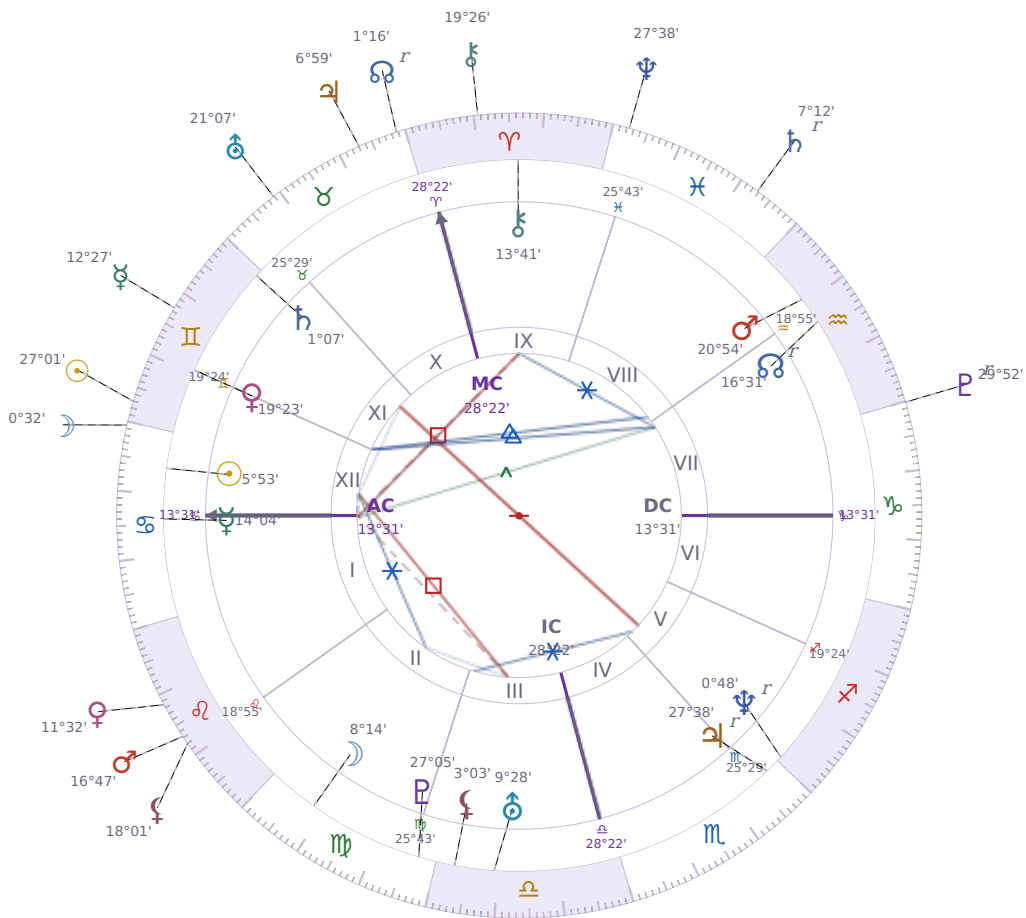

## DAILY PERSONAL HOROSCOPE

### Elon Reeve Musk

Businessman, entrepreneur, and political figure (born 1971)

♋ Cancer June 28, 1971 07:30 Pretoria

**Sunday, 18 June 2023**

#### TRANSITS FOR TODAY

☉ Sun	in ♊ Gemini	27°01'03"
☾ Moon	in ♋ Cancer	0°32'08"
☿ Mercury	in ♊ Gemini	12°27'14"
♀ Venus	in ♊ Leo	11°32'34"
♂ Mars	in ♊ Leo	16°47'41"
♃ Jupiter	in ♉ Taurus	6°59'01"
♄ Saturn	in ♋ Pisces <span style="color: red;">Rx</span>	7°12'37"