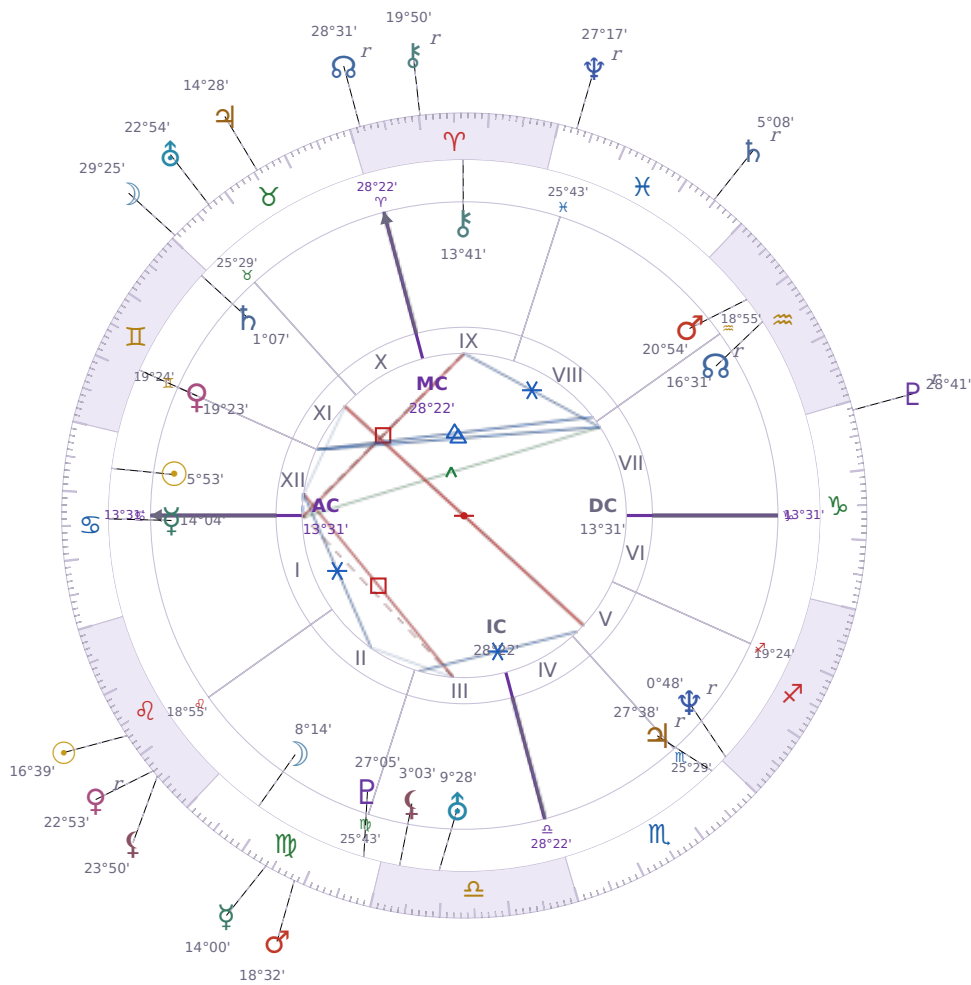

## DAILY PERSONAL HOROSCOPE

### Elon Reeve Musk

Businessman, entrepreneur, and political figure (born 1971)

♋ Cancer June 28, 1971 07:30 Pretoria

**Wednesday, 9 August 2023**

### TRANSITS FOR TODAY

☉ Sun	in ♌ Leo	16°39'43"
☾ Moon	in ♉ Taurus	29°25'24"
☿ Mercury	in ♍ Virgo	14°00'47"
♀ Venus	in ♌ Leo Rx	22°53'37"
♂ Mars	in ♍ Virgo	18°32'49"
♃ Jupiter	in ♉ Taurus	14°28'58"
♄ Saturn	in ♋ Pisces Rx	5°09'00"