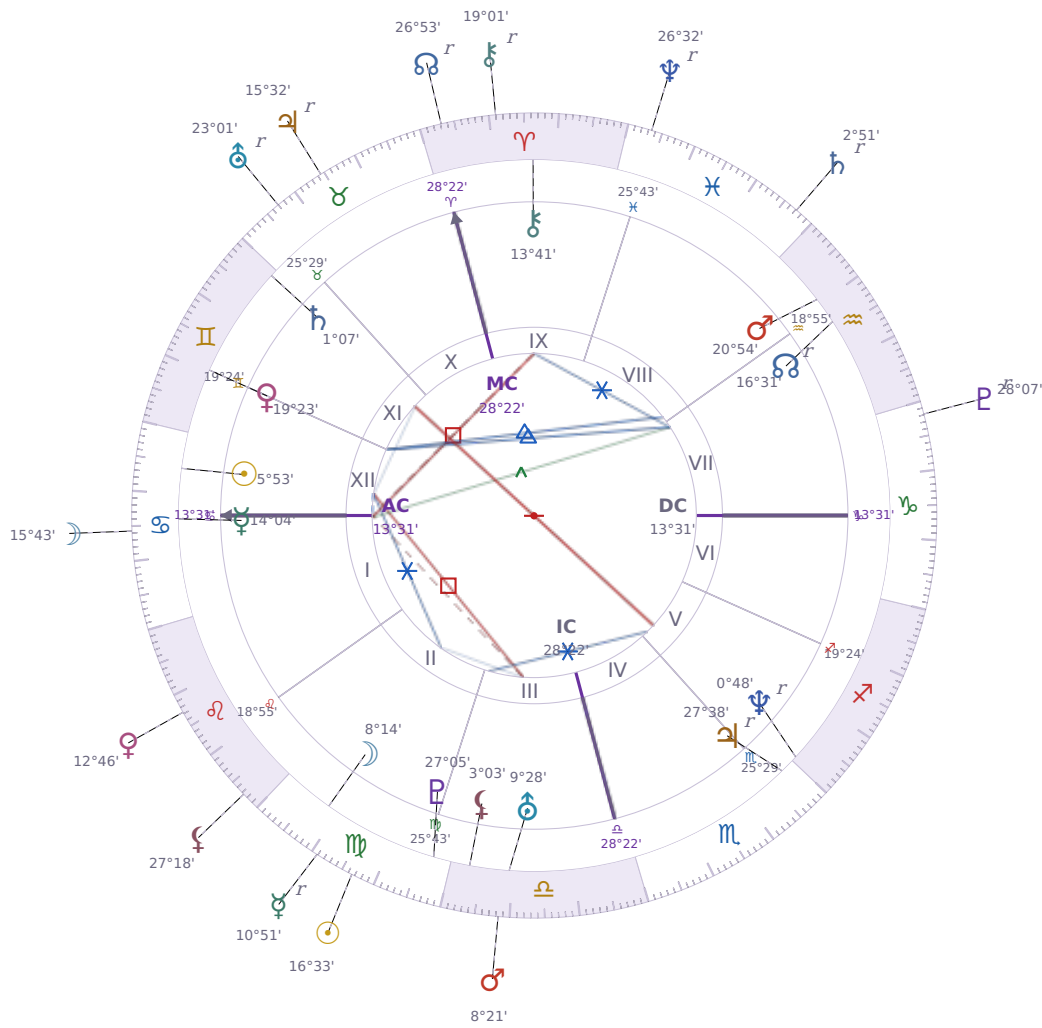

## DAILY PERSONAL HOROSCOPE

### Elon Reeve Musk

Businessman, entrepreneur, and political figure (born 1971)

♋ Cancer June 28, 1971 07:30 Pretoria

**Saturday, 9 September 2023**

### TRANSITS FOR TODAY

☉ Sun	in ♏ Virgo	16°33'35"
☾ Moon	in ♋ Cancer	15°43'26"
☿ Mercury	in ♏ Virgo <b>Rx</b>	10°51'10"
♀ Venus	in ♌ Leo	12°46'04"
♂ Mars	in ♎ Libra	8°21'06"
♃ Jupiter	in ♉ Taurus <b>Rx</b>	15°32'30"
♄ Saturn	in ♏ Pisces <b>Rx</b>	2°51'14"