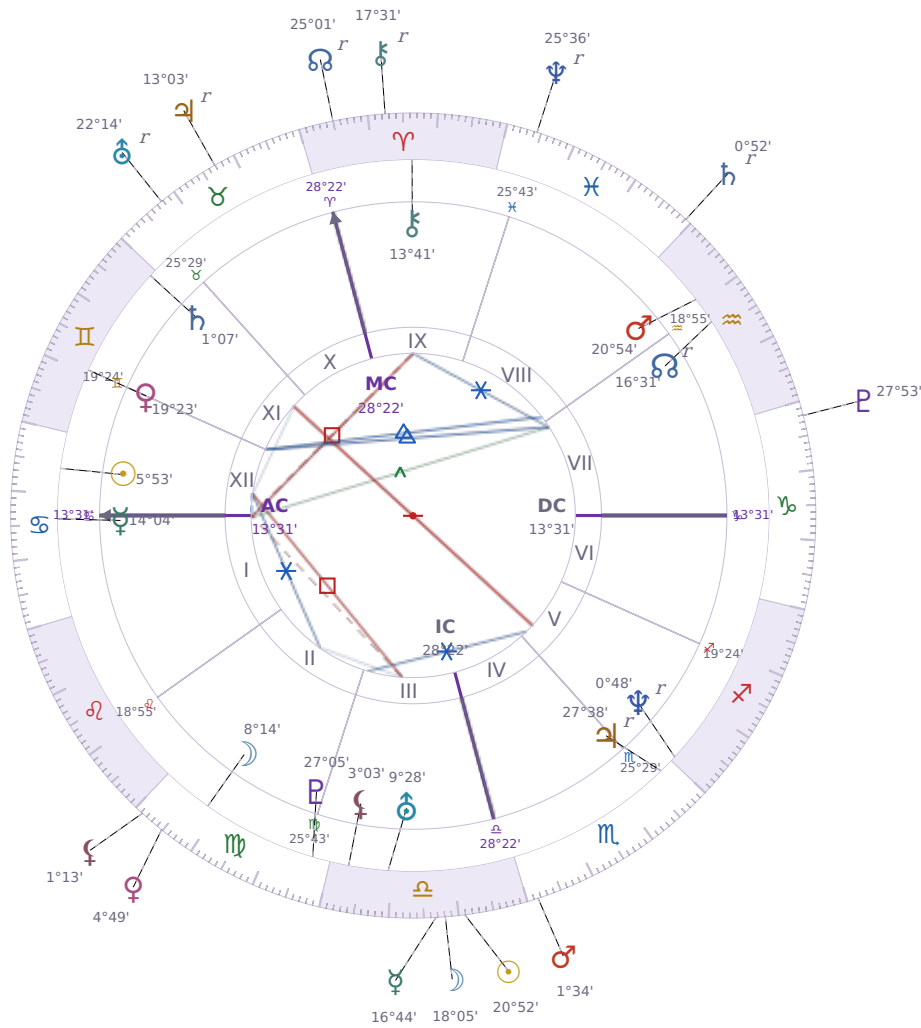

DAILY PERSONAL HOROSCOPE

Elon Reeve Musk

Businessman, entrepreneur, and political figure (born 1971)

♋ Cancer June 28, 1971 07:30 Pretoria

Saturday, 14 October 2023

TRANSITS FOR TODAY

☉ Sun	in ♎ Libra	20°52'54"
☾ Moon	in ♎ Libra	18°05'08"
☿ Mercury	in ♎ Libra	16°44'58"
♀ Venus	in ♍ Virgo	4°49'03"
♂ Mars	in ♏ Scorpio	1°34'37"
♃ Jupiter	in ♉ Taurus Rx	13°03'44"
♄ Saturn	in ♓ Pisces Rx	0°52'43"

♅ Uranus	in ♉ Taurus Rx	22°14'12"
♆ Neptune	in ♓ Pisces Rx	25°36'26"
♇ Pluto	in ♑ Capricorn	27°53'41"
♁ Chiron	in ♈ Aries Rx	17°31'55"
♁ NNode	in ♈ Aries Rx	25°01'59"
♁ Lilith	in ♍ Virgo	1°13'23"

NATAL PLANETS

☉ Sun	in ♋ Cancer	5°53'26"	XII
☾ Moon	in ♍ Virgo	8°14'52"	II
☿ Mercury	in ♋ Cancer	14°04'03"	I
♀ Venus	in ♊ Gemini	19°23'48"	XI
♂ Mars	in ♒ Aquarius	20°54'21"	VIII
♃ Jupiter	in ♏ Scorpio	27°38'52"	V Rx
♄ Saturn	in ♊ Gemini	1°07'22"	XI
♅ Uranus	in ♎ Libra	9°28'55"	III
♆ Neptune	in ♐ Sagittarius	0°48'48"	V Rx
♇ Pluto	in ♍ Virgo	27°05'36"	III
♁ Chiron	in ♈ Aries	13°41'50"	IX
♁ North Node	in ♒ Aquarius	16°31'23"	VII Rx
♁ Lilith	in ♎ Libra	3°03'14"	III

Saturday · ♄ Saturn

Colors: Violet

Stone: Obsidian

Number: 8