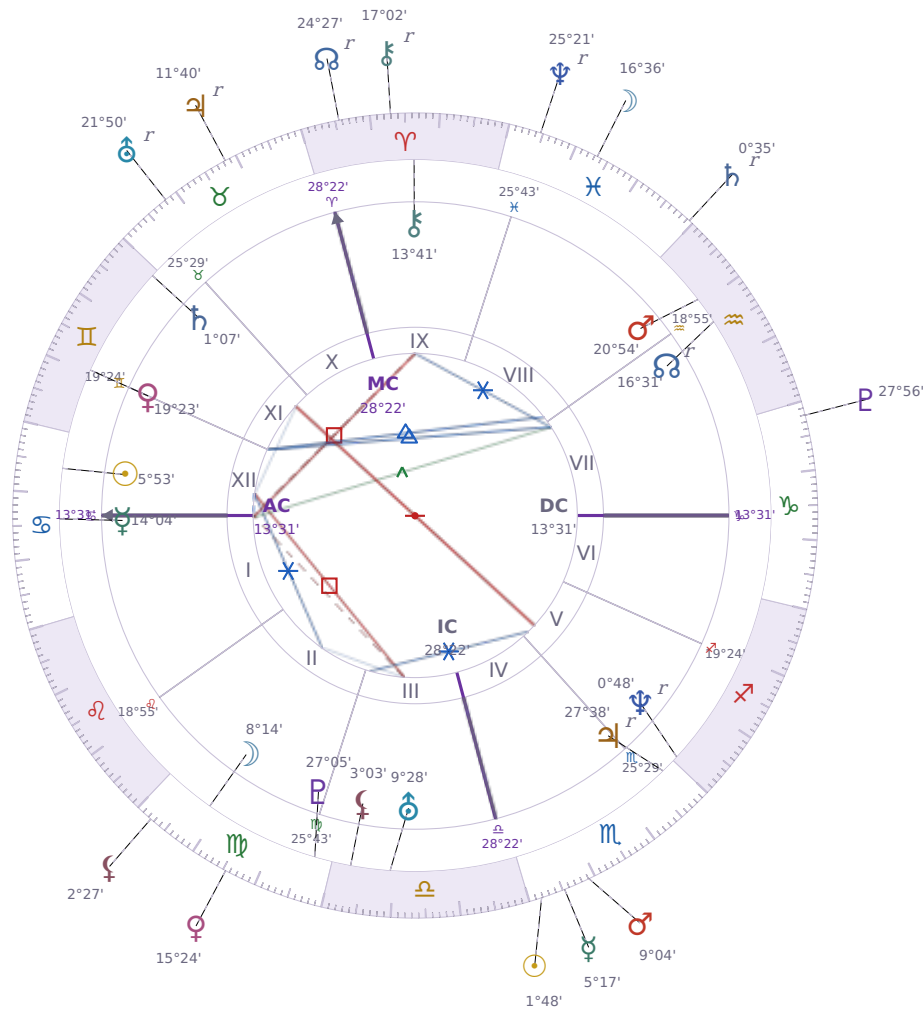

DAILY PERSONAL HOROSCOPE

Elon Reeve Musk

Businessman, entrepreneur, and political figure (born 1971)

♋ Cancer June 28, 1971 07:30 Pretoria

Wednesday, 25 October 2023

TRANSITS FOR TODAY

☉ Sun	in ♏ Scorpio	1°48'40"
☾ Moon	in ♓ Pisces	16°36'50"
☿ Mercury	in ♏ Scorpio	5°17'39"
♀ Venus	in ♍ Virgo	15°24'21"
♂ Mars	in ♏ Scorpio	9°04'47"
♃ Jupiter	in ♉ Taurus Rx	11°40'54"
♄ Saturn	in ♓ Pisces Rx	0°35'45"

♅ Uranus	in ♉ Taurus Rx	21°50'24"
♆ Neptune	in ♋ Pisces Rx	25°21'28"
♇ Pluto	in ♏ Capricorn	27°56'35"
♁ Chiron	in ♈ Aries Rx	17°02'25"
♁ NNode	in ♈ Aries Rx	24°27'02"
♁ Lilith	in ♍ Virgo	2°27'02"

NATAL PLANETS

☉ Sun	in ♋ Cancer	5°53'26"	XII
☾ Moon	in ♍ Virgo	8°14'52"	II
☿ Mercury	in ♋ Cancer	14°04'03"	I
♀ Venus	in ♊ Gemini	19°23'48"	XI
♂ Mars	in ♒ Aquarius	20°54'21"	VIII
♃ Jupiter	in ♏ Scorpio	27°38'52"	V Rx
♄ Saturn	in ♊ Gemini	1°07'22"	XI
♅ Uranus	in ♎ Libra	9°28'55"	III
♆ Neptune	in ♐ Sagittarius	0°48'48"	V Rx
♇ Pluto	in ♍ Virgo	27°05'36"	III
♁ Chiron	in ♈ Aries	13°41'50"	IX
♁ North Node	in ♒ Aquarius	16°31'23"	VII Rx
♁ Lilith	in ♎ Libra	3°03'14"	III