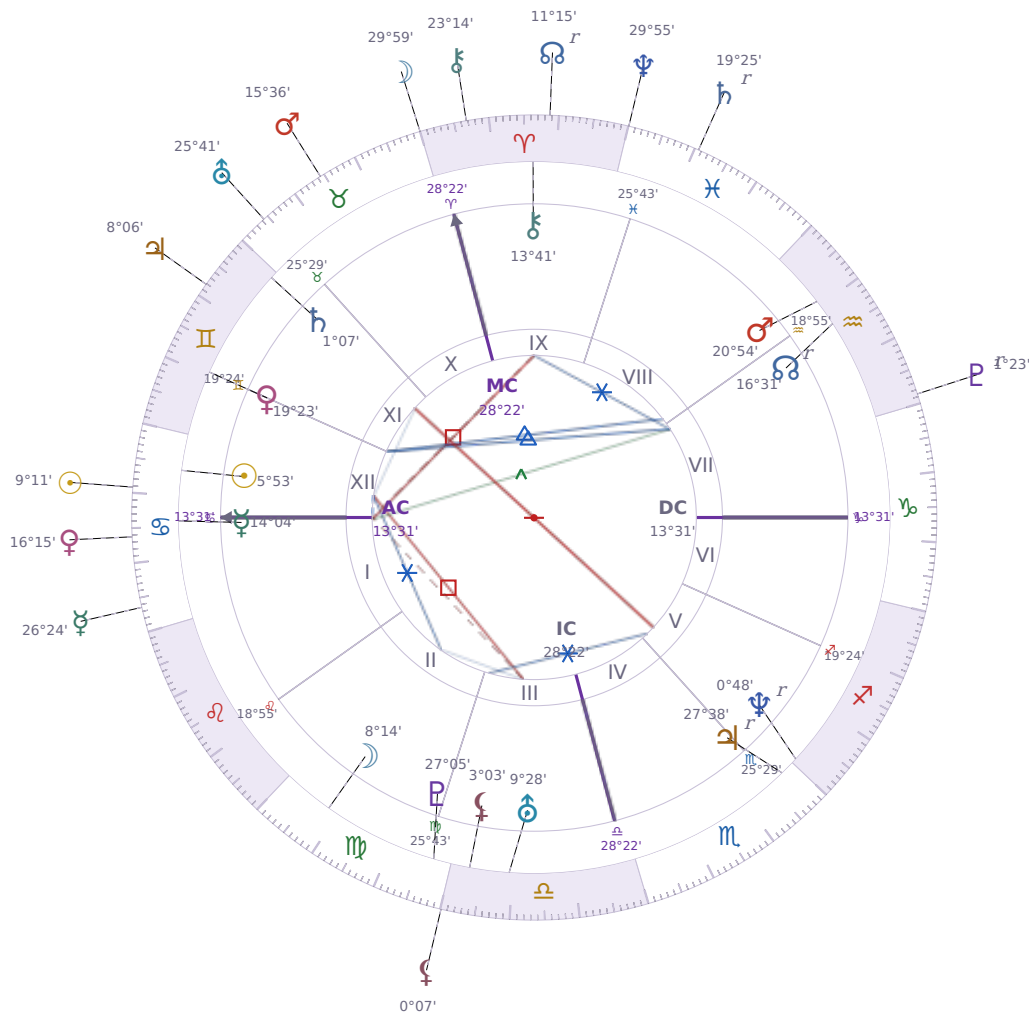

DAILY PERSONAL HOROSCOPE

Elon Reeve Musk

Businessman, entrepreneur, and political figure (born 1971)

♋ Cancer June 28, 1971 07:30 Pretoria

Sunday, 30 June 2024

TRANSITS FOR TODAY

☉ Sun	in ♋ Cancer	9°11'05"
☾ Moon	in ♈ Aries	29°59'50"
☿ Mercury	in ♋ Cancer	26°24'28"
♀ Venus	in ♋ Cancer	16°15'39"
♂ Mars	in ♉ Taurus	15°36'06"
♃ Jupiter	in ♊ Gemini	8°06'30"
♄ Saturn	in ♓ Pisces Rx	19°25'40"

♅ Uranus	in ♉ Taurus	25°41'51"
♆ Neptune	in ♋ Pisces	29°55'51"
♇ Pluto	in ♒ Aquarius Rx	1°23'29"
♁ Chiron	in ♈ Aries	23°14'24"
♊ NNode	in ♈ Aries Rx	11°15'59"
♁ Lilith	in ♎ Libra	0°07'23"

NATAL PLANETS