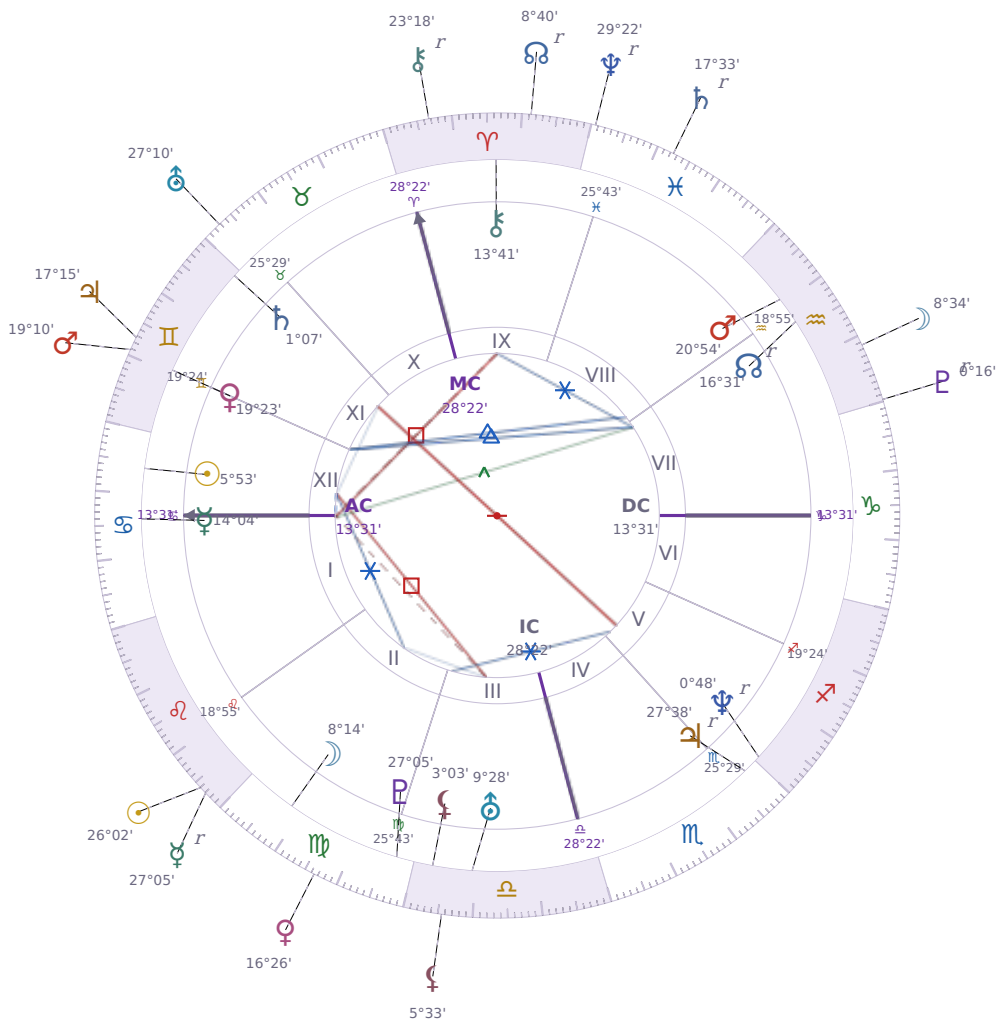

DAILY PERSONAL HOROSCOPE

Elon Reeve Musk

Businessman, entrepreneur, and political figure (born 1971)

♋ Cancer June 28, 1971 07:30 Pretoria

Sunday, 18 August 2024

TRANSITS FOR TODAY

☉ Sun	in ♌ Leo	26°02'01"
☾ Moon	in ♒ Aquarius	8°34'51"
☿ Mercury	in ♌ Leo Rx	27°05'30"
♀ Venus	in ♍ Virgo	16°26'55"
♂ Mars	in ♊ Gemini	19°10'22"
♃ Jupiter	in ♊ Gemini	17°15'15"
♄ Saturn	in ♓ Pisces Rx	17°33'15"