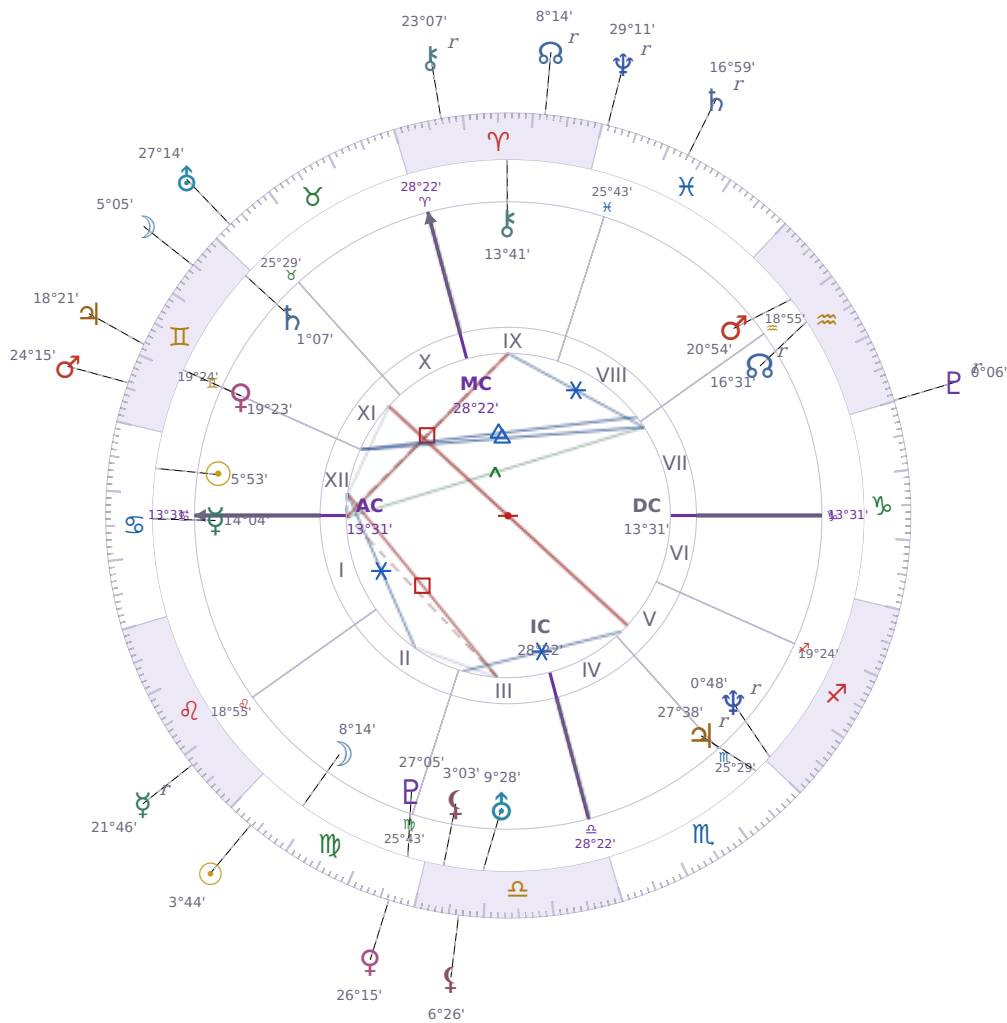

DAILY PERSONAL HOROSCOPE

Elon Reeve Musk

Businessman, entrepreneur, and political figure (born 1971)

♋ Cancer June 28, 1971 07:30 Pretoria

Monday, 26 August 2024

TRANSITS FOR TODAY

☉ Sun	in ♍ Virgo	3°44'22"
☾ Moon	in ♊ Gemini	5°05'51"
☿ Mercury	in ♌ Leo Rx	21°47'00"
♀ Venus	in ♍ Virgo	26°15'16"
♂ Mars	in ♊ Gemini	24°15'19"
♃ Jupiter	in ♊ Gemini	18°21'13"
♄ Saturn	in ♋ Pisces Rx	16°59'12"

♅ Uranus	in ♉ Taurus	27°14'26"
♆ Neptune	in ♋ Pisces Rx	29°11'30"
♇ Pluto	in ♒ Aquarius Rx	0°06'56"
♁ Chiron	in ♈ Aries Rx	23°07'35"
♊ NNode	in ♈ Aries Rx	8°14'54"
♁ Lilith	in ♎ Libra	6°26'13"

NATAL PLANETS

☉ Sun	in ♋ Cancer	5°53'26"	XII
☾ Moon	in ♍ Virgo	8°14'52"	II
☿ Mercury	in ♋ Cancer	14°04'03"	I
♀ Venus	in ♊ Gemini	19°23'48"	XI
♂ Mars	in ♒ Aquarius	20°54'21"	VIII
♃ Jupiter	in ♏ Scorpio	27°38'52"	V Rx
♄ Saturn	in ♊ Gemini	1°07'22"	XI
♅ Uranus	in ♎ Libra	9°28'55"	III
♆ Neptune	in ♐ Sagittarius	0°48'48"	V Rx
♇ Pluto	in ♍ Virgo	27°05'36"	III
♁ Chiron	in ♈ Aries	13°41'50"	IX
♊ North Node	in ♒ Aquarius	16°31'23"	VII Rx
♁ Lilith	in ♎ Libra	3°03'14"	III