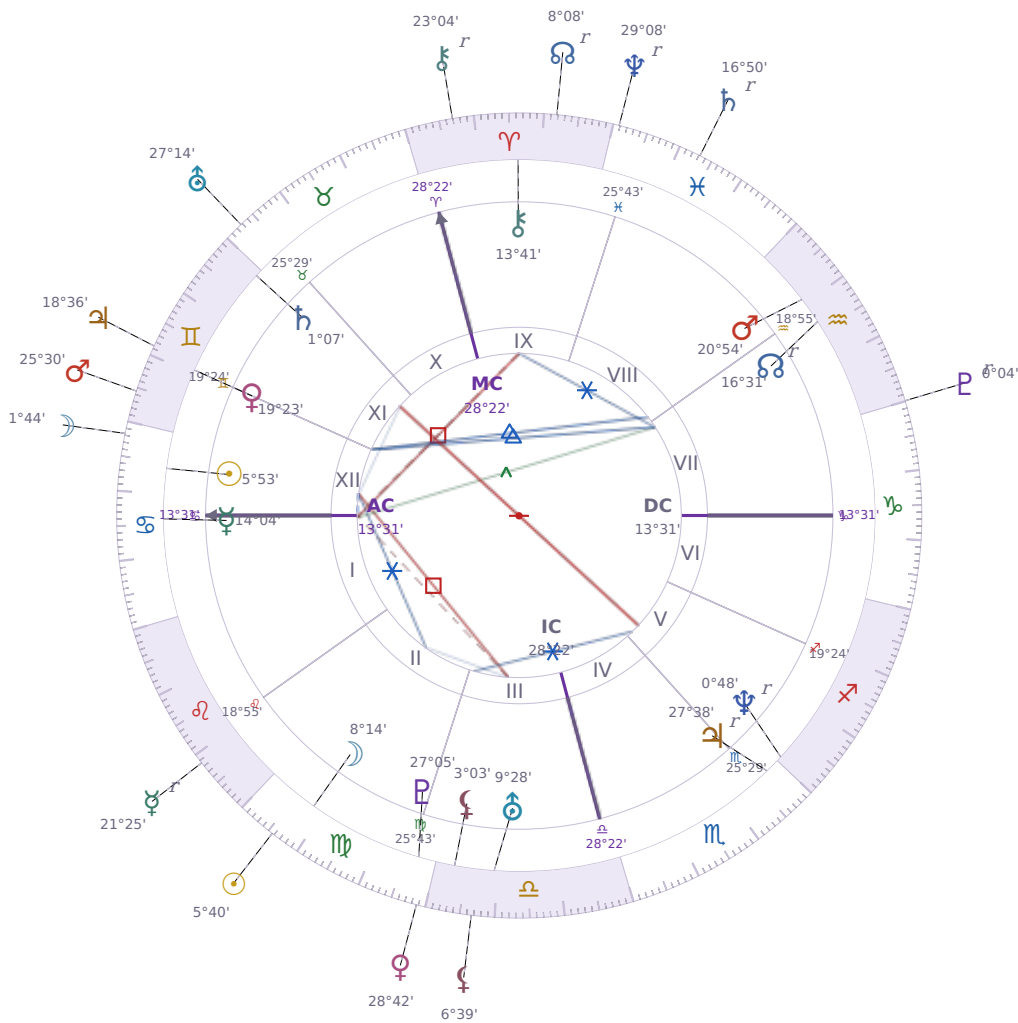

DAILY PERSONAL HOROSCOPE

Elon Reeve Musk

Businessman, entrepreneur, and political figure (born 1971)

♋ Cancer June 28, 1971 07:30 Pretoria

Wednesday, 28 August 2024

TRANSITS FOR TODAY

☉ Sun	in ♍ Virgo	5°40'15"
☾ Moon	in ♋ Cancer	1°44'43"
☿ Mercury	in ♌ Leo Rx	21°25'08"
♀ Venus	in ♍ Virgo	28°42'17"
♂ Mars	in ♊ Gemini	25°30'17"
♃ Jupiter	in ♊ Gemini	18°36'22"
♄ Saturn	in ♓ Pisces Rx	16°50'21"

♅ Uranus	in ♉ Taurus	27°14'58"
♆ Neptune	in ♓ Pisces Rx	29°08'33"
♇ Pluto	in ♒ Aquarius Rx	0°04'43"
♁ Chiron	in ♈ Aries Rx	23°04'24"
♊ NNode	in ♈ Aries Rx	8°08'33"
♁ Lilith	in ♎ Libra	6°39'30"

## NATAL PLANETS

☉ Sun	in ♋ Cancer	5°53'26"	XII
☾ Moon	in ♍ Virgo	8°14'52"	II
☿ Mercury	in ♋ Cancer	14°04'03"	I
♀ Venus	in ♊ Gemini	19°23'48"	XI
♂ Mars	in ♒ Aquarius	20°54'21"	VIII
♃ Jupiter	in ♏ Scorpio	27°38'52"	V Rx
♄ Saturn	in ♊ Gemini	1°07'22"	XI
♅ Uranus	in ♎ Libra	9°28'55"	III
♆ Neptune	in ♐ Sagittarius	0°48'48"	V Rx
♇ Pluto	in ♍ Virgo	27°05'36"	III
♁ Chiron	in ♈ Aries	13°41'50"	IX
♊ North Node	in ♒ Aquarius	16°31'23"	VII Rx
♁ Lilith	in ♎ Libra	3°03'14"	III

## KEY TRANSIT FACTORS