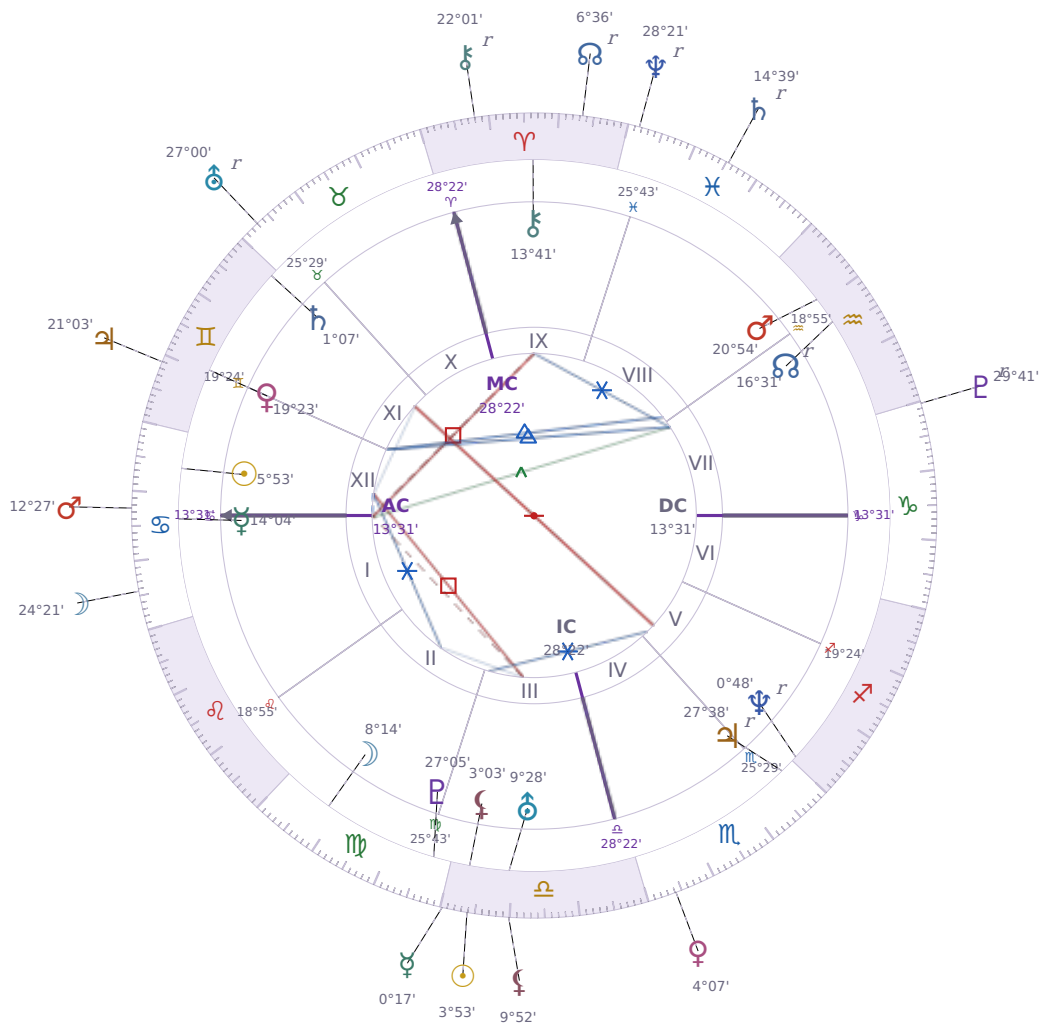

## DAILY PERSONAL HOROSCOPE

### Elon Reeve Musk

Businessman, entrepreneur, and political figure (born 1971)

♋ Cancer June 28, 1971 07:30 Pretoria

**Thursday, 26 September 2024**

### TRANSITS FOR TODAY

☉ Sun	in ♎ Libra	3°53'18"
☾ Moon	in ♋ Cancer	24°21'11"
☿ Mercury	in ♎ Libra	0°17'38"
♀ Venus	in ♏ Scorpio	4°07'52"
♂ Mars	in ♋ Cancer	12°27'07"
♃ Jupiter	in ♊ Gemini	21°03'58"
♄ Saturn	in ♏ Pisces <b>Rx</b>	14°39'56"